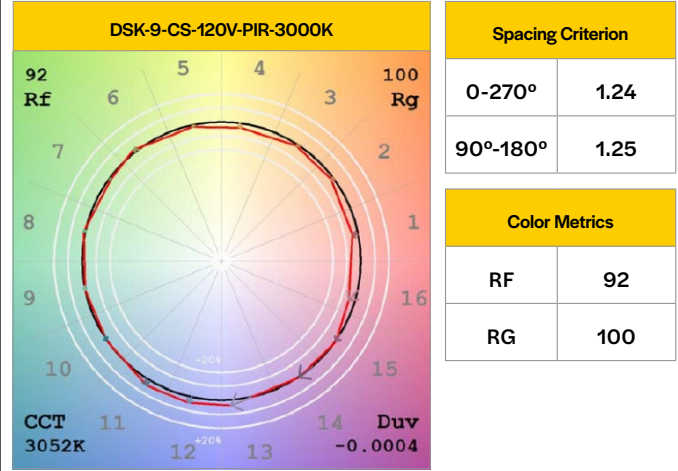

Zonal Lumen Summary		
Zonal	Lumens	% Fixture
0° - 10°	42	4%
10° - 20°	114	9%
20° - 30°	174	14%
30° - 40°	209	17%
40° - 50°	216	18%
50° - 60°	195	16%
60° - 70°	148	12%
70° - 80°	84	7%
80° - 90°	23	2%
0° - 90°	1209	100%

Surface Mount Disk Lights

Photometric Information

*The below diagrams and zonal lumen summaries represent each fixture at highest wattage selection and at 3000K. For complete photometry/IES files, please visit our website.

DSK-9-CS-120V-3000K

DSK-9-CS-120V-PIR-3000K

Zonal Lumen Summary		
Zonal	Lumens	% Fixture
0° - 10°	50	4%
10° - 20°	134	9%
20° - 30°	203	14%
30° - 40°	245	17%
40° - 50°	252	18%
50° - 60°	227	16%
60° - 70°	173	12%
70° - 80°	101	7%
80° - 90°	30	2%
0° - 90°	1417	100%

Zonal Lumen Summary		
Zonal	Lumens	% Fixture
0° - 10°	55	4%
10° - 20°	150	9%
20° - 30°	228	14%
30° - 40°	276	17%
40° - 50°	286	18%
50° - 60°	257	16%
60° - 70°	196	12%
70° - 80°	111	7%
80° - 90°	31	2%
0° - 90°	1594	100%