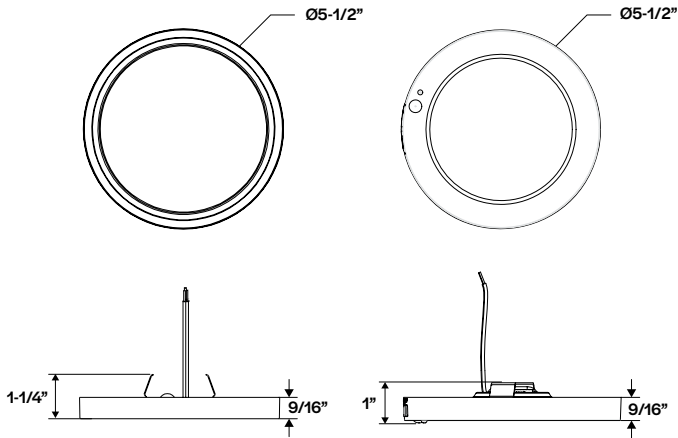

Surface Mount Disk Lights

Dimensions

5.5" Surface Mount Disk Light

DSK-5.5-CS-120V

DSK-5.5-CS-120V-PIR

7" Surface Mount Disk Light

DSK-7-CS-120V

DSK-7-CS-120V-PIR