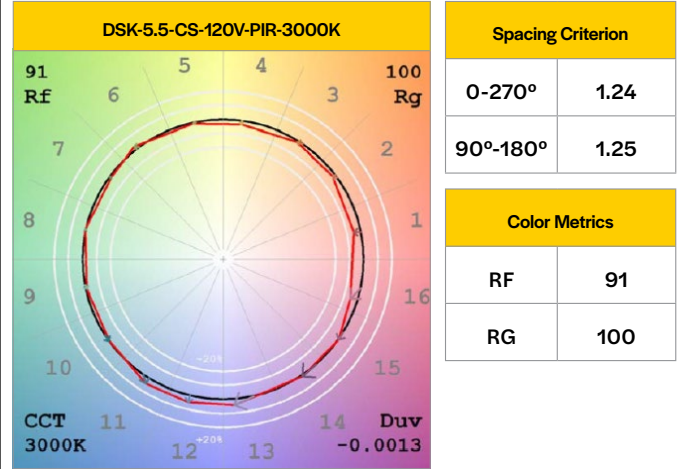

DSK-5.5-CS-120V-PIR-3000K