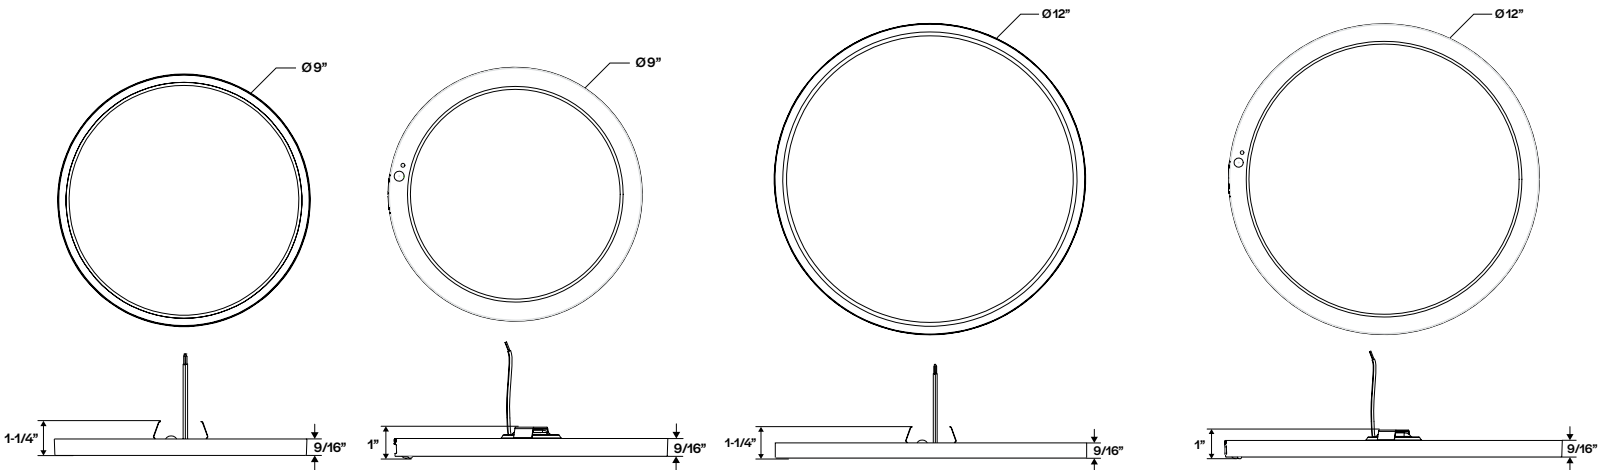

9" Surface Mount Disk Light

DSK-9-CS-120V

DSK-9-CS-120V-PIR

12" Surface Mount Disk Light

DSK-12-CS-120V

DSK-12-CS-120V-PIR

LED Luminaires

Surface Mount Disk Lights