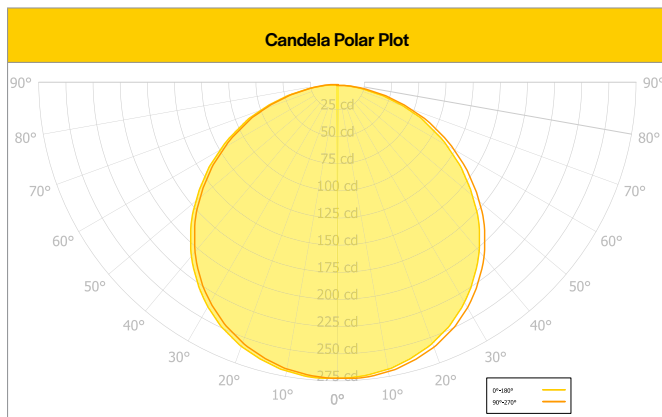

Photometric Information

*The below diagrams and zonal lumen summaries represent each fixture at highest wattage selection and at 3000K. For complete photometry/IES files, please visit our website.

DSK-5.5-CS-120V-3000K

DSK-5.5-CS-120V-PIR-3000K

Zonal Lumen Summary		
Zonal	Lumens	% Fixture
0° - 10°	27	4%
10° - 20°	74	9%
20° - 30°	114	14%
30° - 40°	138	17%
40° - 50°	143	18%
50° - 60°	129	16%
60° - 70°	99	12%
70° - 80°	58	7%
80° - 90°	17	2%
0° - 90°	801	100%

Zonal Lumen Summary		
Zonal	Lumens	% Fixture
0° - 10°	31	3%
10° - 20°	84	9%
20° - 30°	128	14%
30° - 40°	154	17%
40° - 50°	160	18%
50° - 60°	146	16%
60° - 70°	111	12%
70° - 80°	63	7%
80° - 90°	17	2%
0° - 90°	896	100%