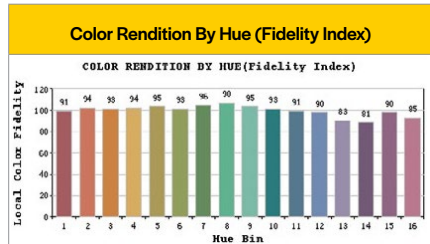

Zonal Lumen Summary		
Zonal	Lumens	% Fixture
0° - 10°	40	4%
10° - 20°	109	10%
20° - 30°	165	14%
30° - 40°	197	17%
40° - 50°	203	18%
50° - 60°	183	16%
60° - 70°	139	12%
70° - 80°	80	7%
80° - 90°	23	2%
0° - 90°	1141	100%