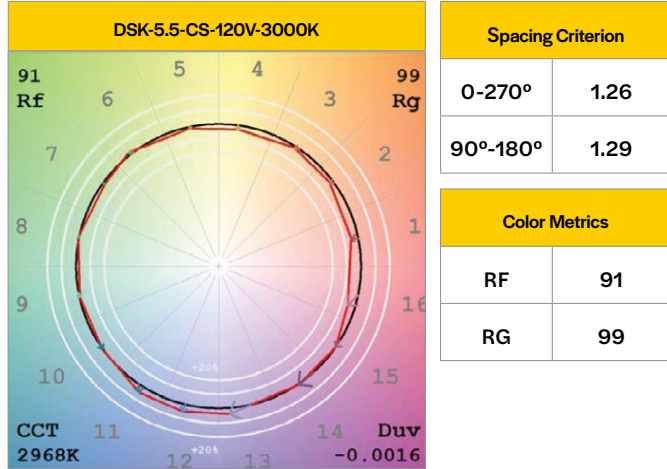

Photometric Information

*The below diagrams and zonal lumen summaries represent each fixture at highest wattage selection and at 3000K. For complete photometry/IES files, please visit our website.

DSK-5.5-CS-120V-3000K