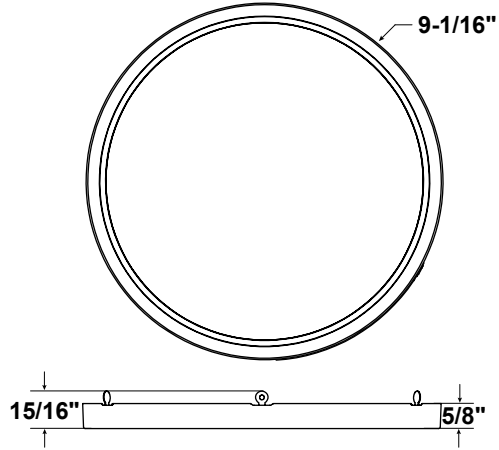

LED Luminaires

Surface Mount Disk Lights

Options & Accessories

* Color trim accessories are compatible with standard models only and are not compatible with PIR sensor versions.

9" Trim