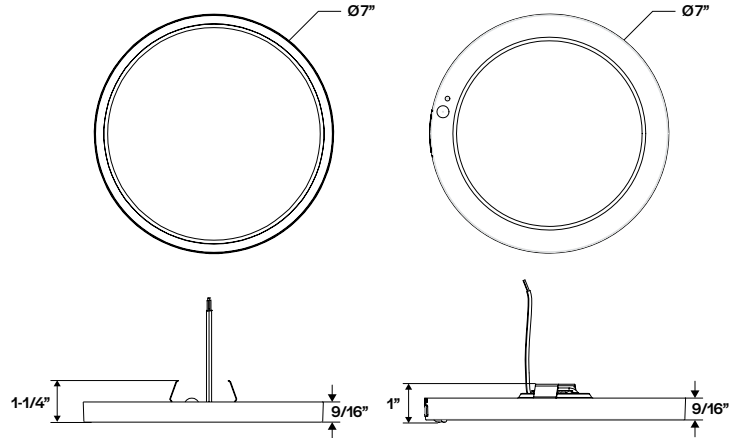

Surface Mount Disk Lights

Dimensions

5.5" Surface Mount Disk Light

DSK-5.5-CS-120V

DSK-5.5-CS-120V-PIR

7" Surface Mount Disk Light

DSK-7-CS-120V

DSK-7-CS-120V-PIR