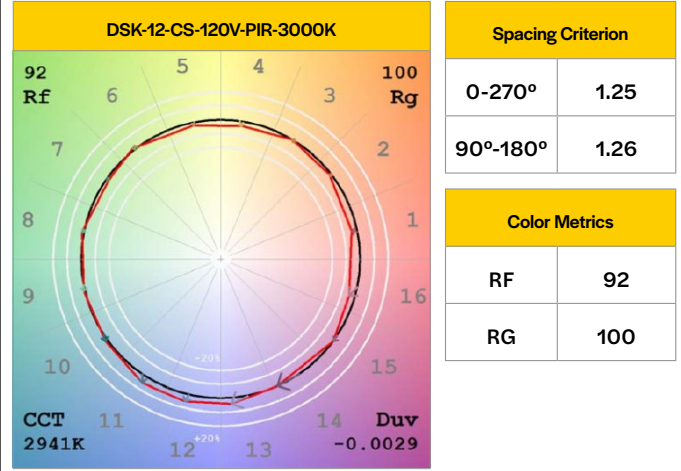

Zonal Lumen Summary		
Zonal	Lumens	% Fixture
0° - 10°	55	4%
10° - 20°	150	9%
20° - 30°	228	14%
30° - 40°	276	17%
40° - 50°	286	18%
50° - 60°	257	16%
60° - 70°	196	12%
70° - 80°	111	7%
80° - 90°	31	2%
0° - 90°	1594	100%

Surface Mount Disk Lights

Photometric Information

*The below diagrams and zonal lumen summaries represent each fixture at highest wattage selection and at 3000K. For complete photometry/IES files, please visit our website.

DSK-12-CS-120V-3000K

DSK-12-CS-120V-PIR-3000K

Zonal Lumen Summary		
Zonal	Lumens	% Fixture
0° - 10°	59	4%
10° - 20°	159	9%
20° - 30°	242	14%
30° - 40°	292	17%
40° - 50°	303	18%
50° - 60°	273	16%
60° - 70°	211	12%
70° - 80°	127	7%
80° - 90°	40	2%
0° - 90°	1709	100%

Zonal Lumen Summary		
Zonal	Lumens	% Fixture
0° - 10°	61	3%
10° - 20°	166	9%
20° - 30°	252	14%
30° - 40°	305	17%
40° - 50°	317	18%
50° - 60°	285	16%
60° - 70°	217	12%
70° - 80°	124	7%
80° - 90°	36	2%
0° - 90°	1767	100%