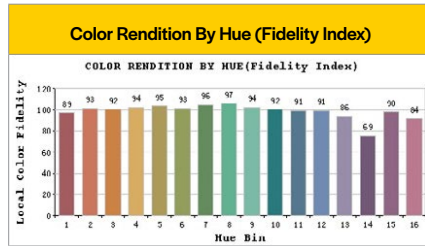

Zonal Lumen Summary		
Zonal	Lumens	% Fixture
0° - 10°	50	4%
10° - 20°	134	9%
20° - 30°	203	14%
30° - 40°	245	17%
40° - 50°	252	18%
50° - 60°	227	16%
60° - 70°	173	12%
70° - 80°	101	7%
80° - 90°	30	2%
0° - 90°	1417	100%