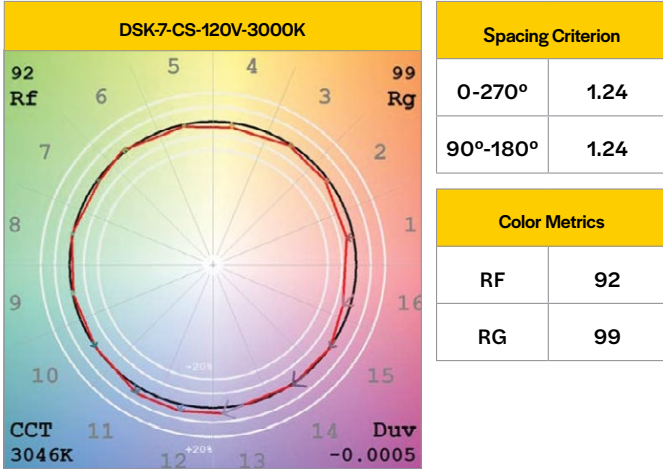

LED Luminaires

Surface Mount Disk Lights

Photometric Information

*The below diagrams and zonal lumen summaries represent each fixture at highest wattage selection and at 3000K. For complete photometry/IES files, please visit our website.

DSK-7-CS-120V-3000K