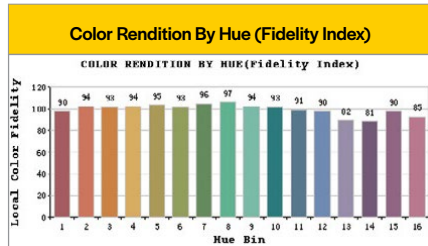

Zonal Lumen Summary		
Zonal	Lumens	% Fixture
0° - 10°	27	4%
10° - 20°	74	9%
20° - 30°	114	14%
30° - 40°	138	17%
40° - 50°	143	18%
50° - 60°	129	16%
60° - 70°	99	12%
70° - 80°	58	7%
80° - 90°	17	2%
0° - 90°	801	100%