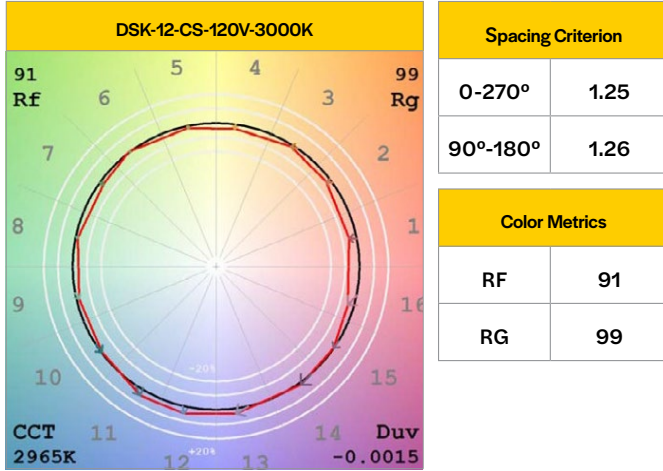

Surface Mount Disk Lights

Photometric Information

*The below diagrams and zonal lumen summaries represent each fixture at highest wattage selection and at 3000K. For complete photometry/IES files, please visit our website.

DSK-12-CS-120V-3000K