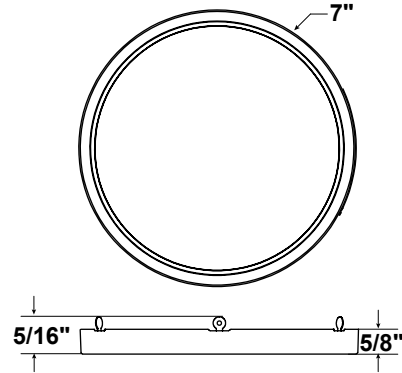

Surface Mount Disk Lights Options & Accessories

* Color trim accessories are compatible with standard models only and are not compatible with PIR sensor versions.

5.5" Trim

7" Trim

Black

Brushed Nickel

Black

Brushed Nickel

Brushed Copper

Dark Bronze

Brushed Copper

Dark Bronze