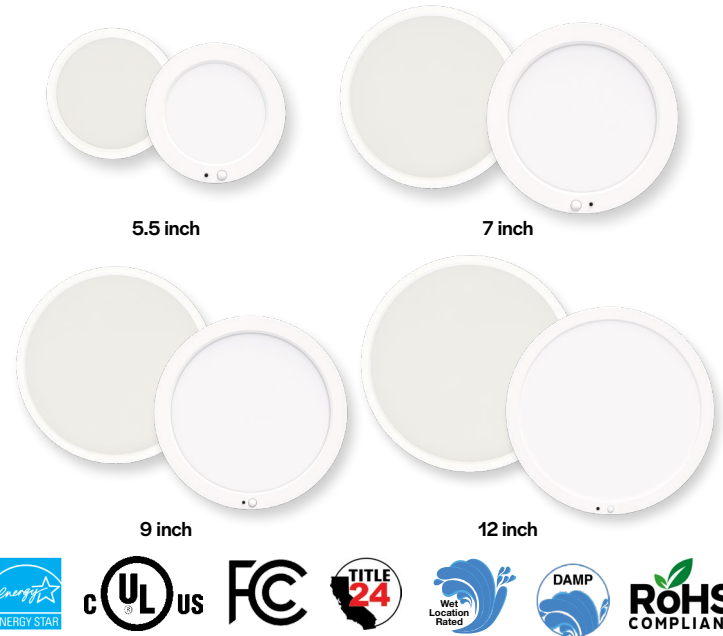

LED Luminaires

Surface Mount Disk Lights

- Low Profile Surface Mount Design
- Selectable Color Temperature
- Edge Lit Design Reduces Glare
- Optional PIR sensor for energy efficiency
- PIR Hold Times: 30 Sec. / 5 Min. / 10 Min.

Specifications

Description

The Surface Mount Disk Series utilizes edge lit lighting technology with plastic housing for a low profile, sharp appearance. Available in four sizes from 5.5" to 12", the round edge lit fixtures offer a large, even light surface, avoiding the hot spot of traditional backlit products. Perfect for residential applications that desire a higher end, architectural appearance.