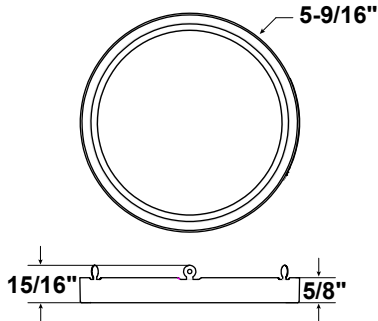

Surface Mount Disk Lights Options & Accessories

* Color trim accessories are compatible with standard models only and are not compatible with PIR sensor versions.

5.5" Trim