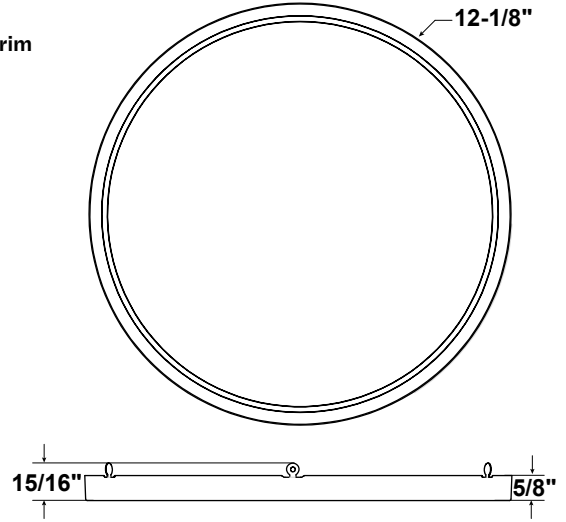

LED Luminaires

Surface Mount Disk Lights

Options & Accessories

* Color trim accessories are compatible with standard models only and are not compatible with PIR sensor versions.

12" Trim