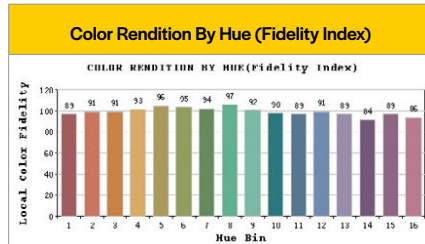

Zonal Lumen Summary		
Zonal	Lumens	% Fixture
0° - 10°	59	4%
10° - 20°	159	9%
20° - 30°	242	14%
30° - 40°	292	17%
40° - 50°	303	18%
50° - 60°	273	16%
60° - 70°	211	12%
70° - 80°	127	7%
80° - 90°	40	2%
0° - 90°	1709	100%