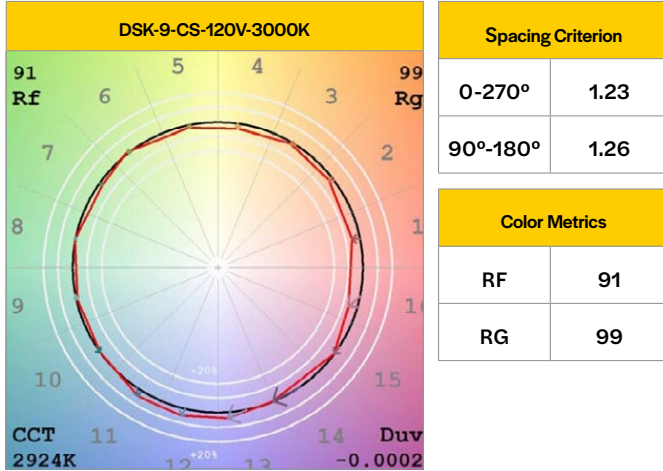

Surface Mount Disk Lights

Photometric Information

*The below diagrams and zonal lumen summaries represent each fixture at highest wattage selection and at 3000K. For complete photometry/IES files, please visit our website.

DSK-9-CS-120V-3000K