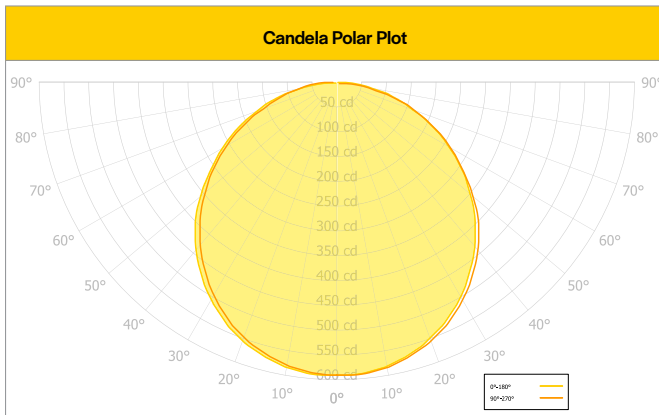

Zonal Lumen Summary		
Zonal	Lumens	% Fixture
0° - 10°	55	4%
10° - 20°	150	9%
20° - 30°	228	14%
30° - 40°	276	17%
40° - 50°	286	18%
50° - 60°	257	16%
60° - 70°	196	12%
70° - 80°	111	7%
80° - 90°	31	2%
0° - 90°	1594	100%

Surface Mount Disk Lights

Photometric Information

*The below diagrams and zonal lumen summaries represent each fixture at highest wattage selection and at 3000K. For complete photometry/IES files, please visit our website.

DSK-12-CS-120V-3000K

DSK-12-CS-120V-PIR-3000K

Zonal Lumen Summary		
Zonal	Lumens	% Fixture
0° - 10°	59	4%
10° - 20°	159	9%
20° - 30°	242	14%
30° - 40°	292	17%
40° - 50°	303	18%
50° - 60°	273	16%
60° - 70°	211	12%
70° - 80°	127	7%
80° - 90°	40	2%
0° - 90°	1709	100%

Zonal Lumen Summary		
Zonal	Lumens	% Fixture
0° - 10°	61	3%
10° - 20°	166	9%
20° - 30°	252	14%
30° - 40°	305	17%
40° - 50°	317	18%
50° - 60°	285	16%
60° - 70°	217	12%
70° - 80°	124	7%
80° - 90°	36	2%
0° - 90°	1767	100%