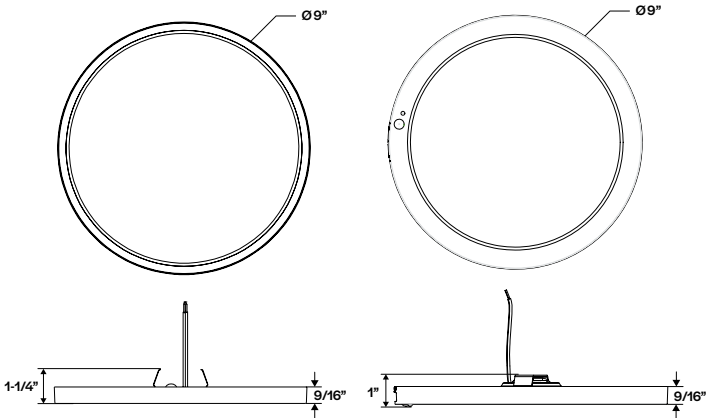

9" Surface Mount Disk Light