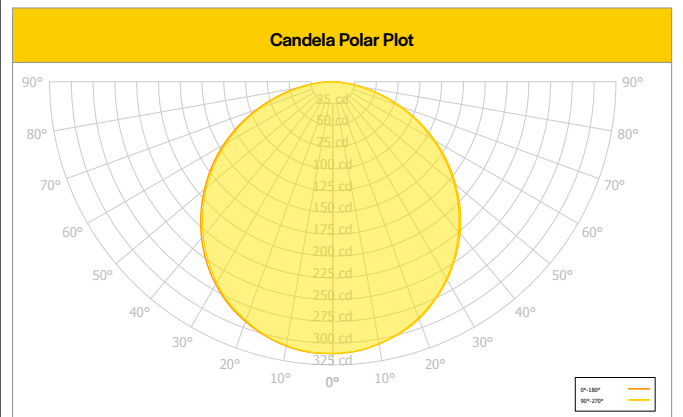

Zonal Lumen Summary		
Zonal	Lumens	% Fixture
0° - 10°	31	3%
10° - 20°	84	9%
20° - 30°	128	14%
30° - 40°	154	17%
40° - 50°	160	18%
50° - 60°	146	16%
60° - 70°	111	12%
70° - 80°	63	7%
80° - 90°	17	2%
0° - 90°	896	100%