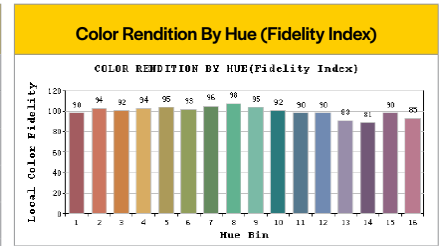

Zonal Lumen Summary		
Zonal	Lumens	% Fixture
0° - 10°	31	3%
10° - 20°	84	9%
20° - 30°	128	14%
30° - 40°	154	17%
40° - 50°	160	18%
50° - 60°	146	16%
60° - 70°	111	12%
70° - 80°	63	7%
80° - 90°	17	2%
0° - 90°	896	100%