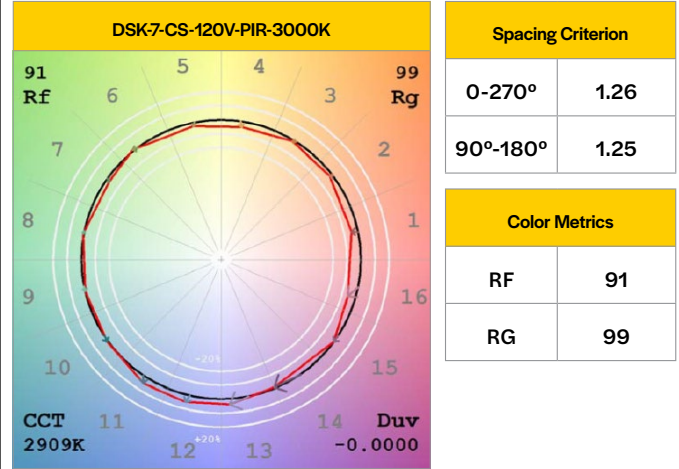

Zonal Lumen Summary		
Zonal	Lumens	% Fixture
0° - 10°	31	3%
10° - 20°	84	9%
20° - 30°	128	14%
30° - 40°	154	17%
40° - 50°	160	18%
50° - 60°	146	16%
60° - 70°	111	12%
70° - 80°	63	7%
80° - 90°	17	2%
0° - 90°	896	100%

LED Luminaires

Surface Mount Disk Lights

Photometric Information

*The below diagrams and zonal lumen summaries represent each fixture at highest wattage selection and at 3000K. For complete photometry/IES files, please visit our website.

DSK-7-CS-120V-3000K

DSK-7-CS-120V-PIR-3000K

Zonal Lumen Summary		
Zonal	Lumens	% Fixture
0° - 10°	40	4%
10° - 20°	109	10%
20° - 30°	165	14%
30° - 40°	197	17%
40° - 50°	203	18%
50° - 60°	183	16%
60° - 70°	139	12%
70° - 80°	80	7%
80° - 90°	23	2%
0° - 90°	1141	100%

Zonal Lumen Summary		
Zonal	Lumens	% Fixture
0° - 10°	42	4%
10° - 20°	114	9%
20° - 30°	174	14%
30° - 40°	209	17%
40° - 50°	216	18%
50° - 60°	195	16%
60° - 70°	148	12%
70° - 80°	84	7%
80° - 90°	23	2%
0° - 90°	1209	100%