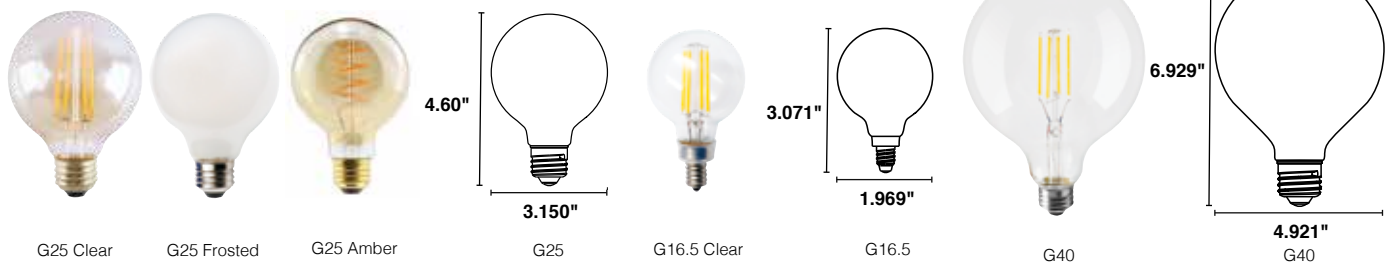

ProLED®

Filament LED Series

Product #: _____ Type: _____

Project: _____ Date: _____

Comments: _____ Initials: _____

Specifications

CA10

- 25W, 40W, 60W Equivalent options
- Clear 2700K and 3000K options
- Frosted 2700K finish options recreate the look of incandescent
- Amber 2200K creates a nostalgic look and feel
- E26 and E12 base options
- Dimmable to 5%

Tubulars

- T6, T9, T10, and T14 shape options
- 25W and 40W equivalent
- Clear 2700K and Amber 2200K available
- Dimmable to 5%

Globes

- G25 available in 40W, 60W, and 100W equivalent
- Clear and frosted 2700K, Amber 2200K options available
- Curved filament option offers stylish and unique design alternative
- G16.5 available in clear 2700K
- Dimmable to 5%
- E26 and E12 options

Ordering Information