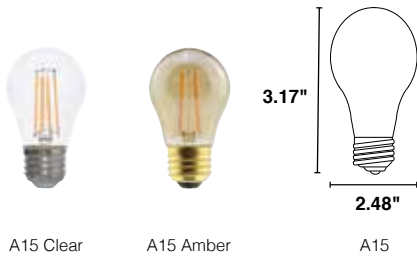

A15 Clear   A15 Amber   A15