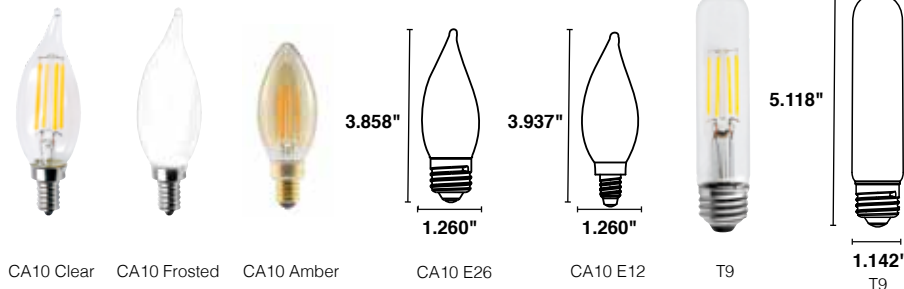

ProLED®

Filament LED Series

Product #: _____ Type: _____

Project: _____ Date: _____

Comments: _____ Initials: _____

Specifications

CA10

- 25W, 40W, 60W Equivalent options
- Clear 2700K and 3000K options
- Frosted 2700K finish options recreate the look of incandescent
- Amber 2200K creates a nostalgic look and feel
- E26 and E12 base options
- Dimmable to 5%

Tubulars

- T6, T9, T10, and T14 shape options
- 25W and 40W equivalent
- Clear 2700K and Amber 2200K available
- Dimmable to 5%

Globes

- G25 available in 40W, 60W, and 100W equivalent
- Clear and frosted 2700K, Amber 2200K options available
- Curved filament option offers stylish and unique design alternative
- G16.5 available in clear 2700K
- Dimmable to 5%
- E26 and E12 options

Ordering Information