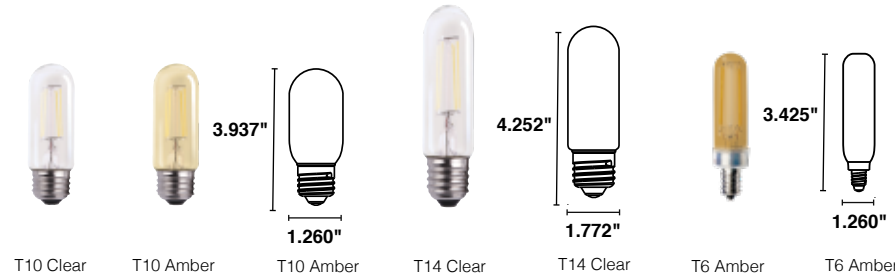

ProLED®

Filament LED Series

Product #: _____ Type: _____

Project: _____ Date: _____

Comments: _____ Initials: _____

Specifications

CA10

- 25W, 40W, 60W Equivalent options
- Clear 2700K and 3000K options
- Frosted 2700K finish options recreate the look of incandescent
- Amber 2200K creates a nostalgic look and feel
- E26 and E12 base options
- Dimmable to 5%

Tubulars

- T6, T9, T10, and T14 shape options
- 25W and 40W equivalent
- Clear 2700K and Amber 2200K available
- Dimmable to 5%

Globes

- G25 available in 40W, 60W, and 100W equivalent
- Clear and frosted 2700K, Amber 2200K options available
- Curved filament option offers stylish and unique design alternative
- G16.5 available in clear 2700K
- Dimmable to 5%
- E26 and E12 options

Ordering Information