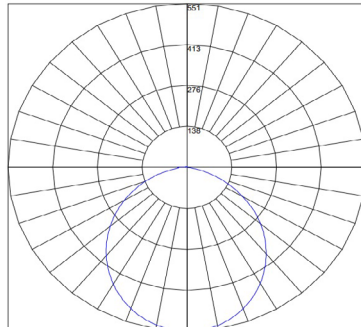

DFDSL8-18-CS-BT

Settings: 18W at 3500K