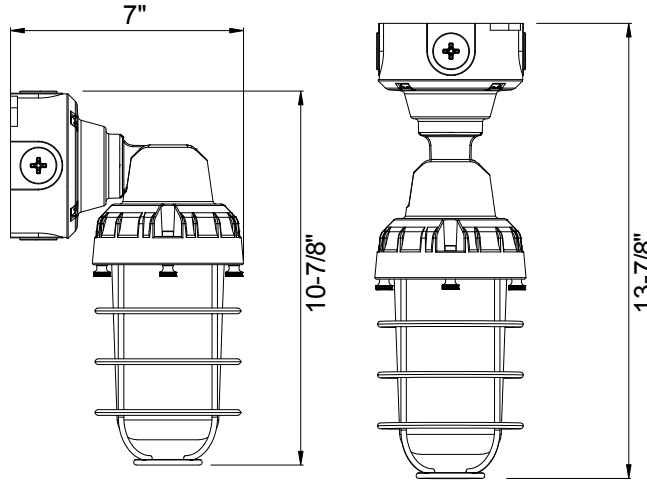

LED Luminaires

Vaportight Jelly Jar Series

Dimensions

VPTAJR-E26-U-GR

Specifications Table

	VPTAJR-E26-U-GR
Nominal Wattage	Max 60W
Delivered Lumens	n/a
Efficacy (lm/W)	n/a
CCT	n/a
CRI	n/a
L70 Lifetime (hrs)	n/a
Voltage	120
Power Factor	n/a
Dimming	n/a
Housing Material	Aluminum
Lens	Frosted Polycarbonate
Operating Temperature	-30° - 45° C
BUG	B4 U3 G2
Listings	UL Wet Locations
Environment	IP65
Warranty	5 years Standard

Halco Compatible Lamps										
Bulb	Base	Equiv Watts	Dimmable	Pack	STD or CEC	2700K	3000K	4000K	5000K	
A15	Medium (E26)	40W	Dimmable	1pk	STD	85132	85133	85134	85135	
					CEC	85136	85137	85138	85139	
A19	Medium (E26)	40W	Dimmable	1pk	STD	85090	85091	85092	85093	
					CEC	85115	85116	85117	85118	
		60W	Dimmable	1pk	STD	85094	85095	85096	85097	
				1pk	CEC	85119	85120	85121	85122	
			Non-Dimmable	6pk	CEC		85123			
				1pk	STD	85098	85099	85100	85101	
		6pk	STD		85102					
			75W	Dimmable	1pk	STD	85103	85104	85105	85106
		CEC				85124	85125	85126	85127	
		100W	Dimmable	1pk	Dimmable	STD	85107	85108	85109	85110
CEC	85128					85129	85130	85131		
Non-Dimmable	1pk				STD	85111	85112	85113	85114	
					CEC					
A21	Medium (E26)	100W	Dimmable	1pk	STD	85107 (A19)	85108 (A19)	85109 (A19)	85110 (A19)	
		150W	Dimmable	1pk	CEC		88052		88053