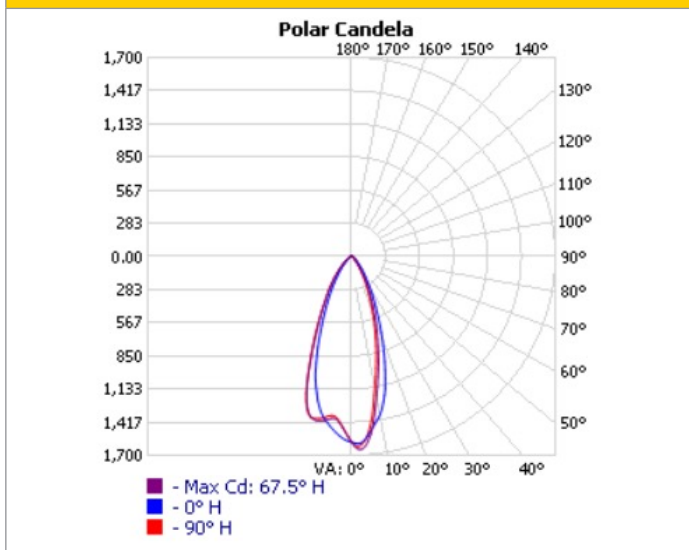

Zone	Lumens	% Lamp	% Luminaire
0-30	353.5	69.2%	69.2%
0-40	431.4	84.5%	84.5%
0-60	493.7	96.6%	96.7%
60-90	16.9	3.3%	3.3%
70-100	5.4	1.1%	1.1%
90-120	0.000	0%	0%
0-90	510.6	100%	100%
90-180	0.000	0%	0%
0-180	510.6	100%	100%

DFDLG4-12-CS Set to 2700K

Zonal Lumen Summary