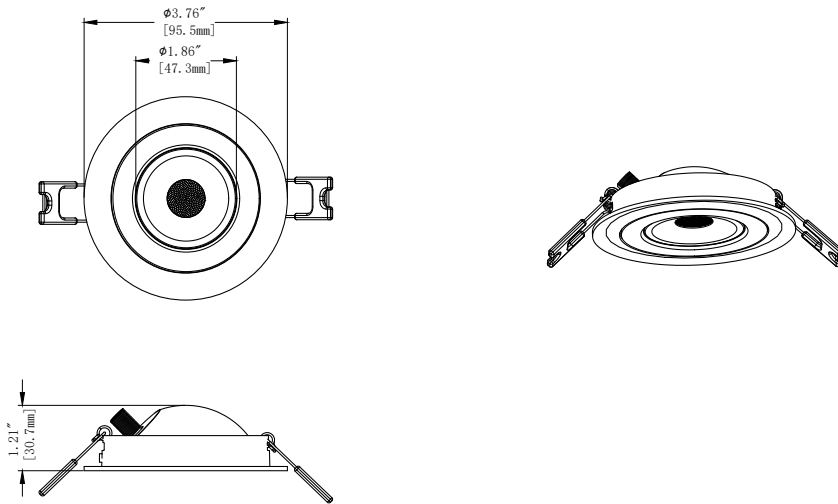

ProLED Select Direct Fit Gimbal Downlight Series

Dimensions

DFDLG3-8-CS