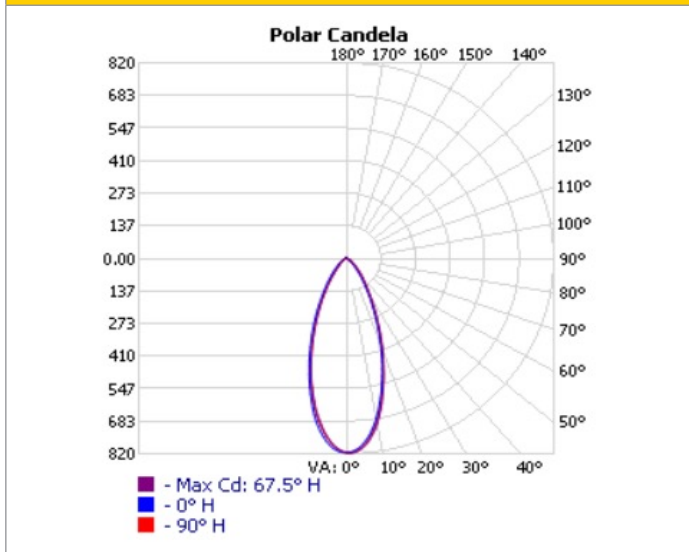

ProLED Select Direct Fit Gimbal Downlight Series

Dimensions

DFDLG3-8-CS

DFDLG4-12-CS

ProLED Select Direct Fit Gimbal Downlight Series

Photometrics*

*The below diagrams and zonal lumen summaries represent each fixture at highest wattage selection and at 2700K. For complete photometry/IES files, please contact Halco.

DFDLG3-8-CS Set to 2700K

Zonal Lumen Summary

Zone	Lumens	% Lamp	% Luminaire
0-30	353.5	69.2%	69.2%
0-40	431.4	84.5%	84.5%
0-60	493.7	96.6%	96.7%
60-90	16.9	3.3%	3.3%
70-100	5.4	1.1%	1.1%
90-120	0.000	0%	0%
0-90	510.6	100%	100%
90-180	0.000	0%	0%
0-180	510.6	100%	100%