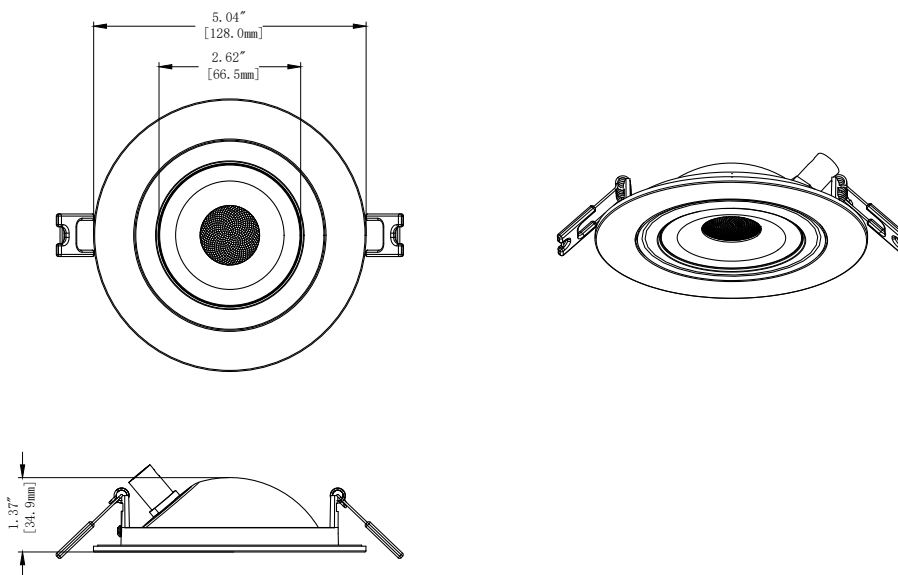

ProLED Select Direct Fit Gimbal Downlight Series

Dimensions

DFDLG3-8-CS

DFDLG4-12-CS

ProLED Select Direct Fit Gimbal Downlight Series

Photometrics*

*The below diagrams and zonal lumen summaries represent each fixture at highest wattage selection and at 2700K. For complete photometry/IES files, please contact Halco.