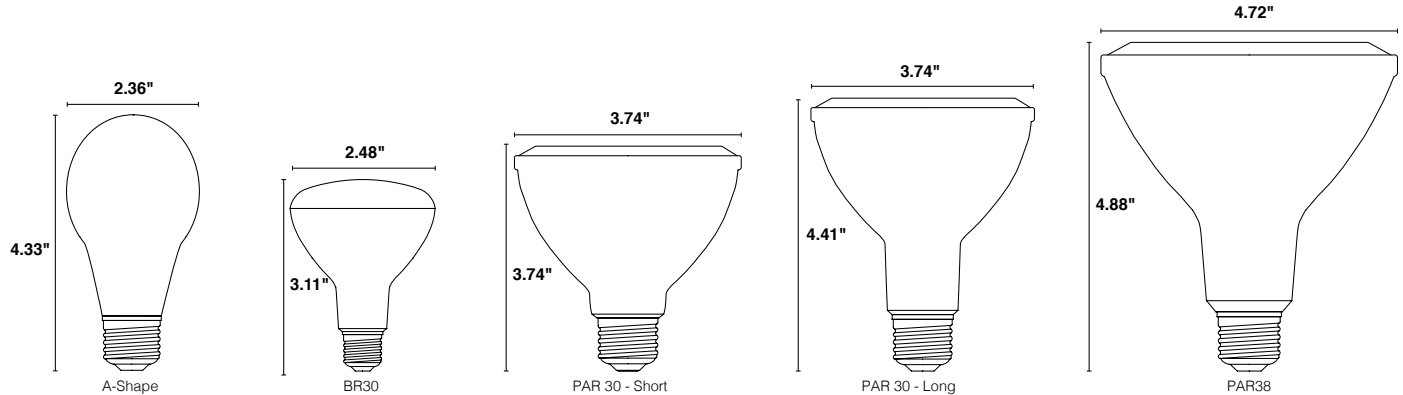

Project: _____ Date: _____

Comments: _____ Initials: _____

Dimensions

Ordering Information

Lamp Wattage	Base	Product #	Product Code	Color Temp.	CRI	Lumens	Useful Life*	Beam Spread	Pkg. Qty.	Volts	Equivalent Wattage
A-Shape											
6	E26	84977	A19FR6/927/T20/LED	2700	>90	450	15,000	230°	1/60	120	40W
6	E26	84978	A19FR6/930/T20/LED	3000	>90	450	15,000	230°	1/60	120	40W
9	E26	84980	A19FR9/927/T20/LED	2700	>90	800	15,000	230°	1/60	120	60W
9	E26	84981	A19FR9/930/T20/LED	3000	>91	800	15,000	230°	1/60	120	60W
9	E26	84982	A19FR9/950/T20/LED	5000	>92	800	15,000	230°	1/60	120	60W
12	E26	84983	A19FR12/927/T20/LED	2700	>90	1100	15,000	230°	1/60	120	75W
12	E26	84984	A19FR12/930/T20/LED	3000	>90	1100	15,000	230°	1/60	120	75W
Reflector Lamps Coming February 2020											
8	E26	84985	BR30FL8/927/T20/LED	2700	90	720	25,000	120°	1/48	120	65W
8	E26	84986	BR30FL8/930/T20/LED	3000	90	720	25,000	120°	1/48	120	65W
PAR Lamps Coming February 2020											
12	E26	84987	PAR30FL12S/927/T20/LED	2700	94	975	25,000	40°	1/48	120	75W
12	E26	84988	PAR30FL12S/930/T20/LED	3000	94	975	25,000	40°	1/48	120	75W
12	E26	84989	PAR30FL12S/940/T20/LED	4000	94	975	25,000	40°	1/48	120	75W
12	E26	84990	PAR30FL12S/950/T20/LED	5000	94	975	25,000	40°	1/48	120	75W
12	E26	84991	PAR30FL12L/927/T20/LED	2700	94	975	25,000	40°	1/48	120	75W
12	E26	84992	PAR30FL12L/930/T20/LED	3000	94	975	25,000	40°	1/48	120	75W
12	E26	84993	PAR30FL12L/940/T20/LED	4000	94	975	25,000	40°	1/48	120	75W
12	E26	84994	PAR30FL12L/950/T20/LED	5000	94	975	25,000	40°	1/48	120	75W
15	E26	84995	PAR38FL15/927/T20/LED	2700	94	1250	25,000	40°	1/30	120	90W
15	E26	84996	PAR38FL15/930/T20/LED	3000	94	1250	25,000	40°	1/30	120	90W
15	E26	84997	PAR38FL15/940/T20/LED	4000	94	1250	25,000	40°	1/30	120	90W
15	E26	84998	PAR38FL15/950/T20/LED	5000	94	1250	25,000	40°	1/30	120	90W