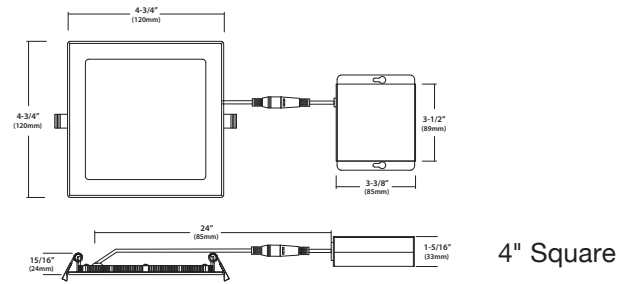

Halco LED Slim Downlight Series

Product #: _____ Type: _____

Project: _____ Date: _____

Comments: _____ Initials: _____

Ordering Information