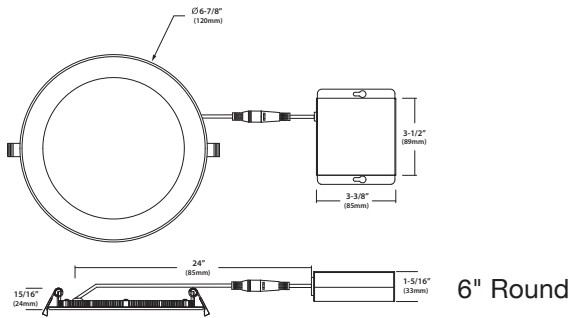

Halco LED Slim Downlight Series

Product #: _____ Type: _____

Project: _____ Date: _____

Comments: _____ Initials: _____

Ordering Information