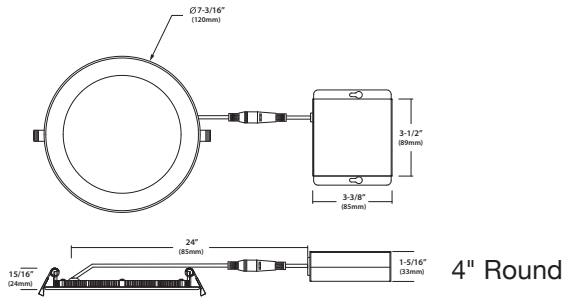

Halco LED Slim Downlight Series

Product #: _____ Type: _____

Project: _____ Date: _____

Comments: _____ Initials: _____

Ordering Information