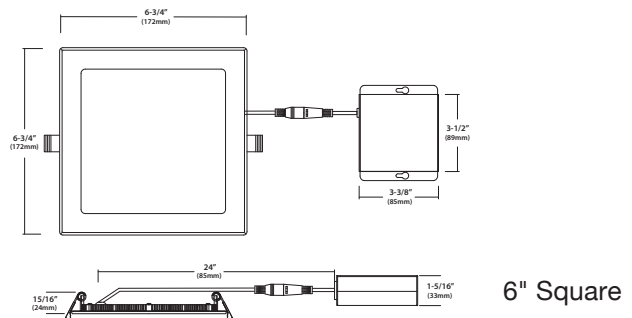

Halco LED Slim Downlight Series

Product #: _____ Type: _____

Project: _____ Date: _____

Comments: _____ Initials: _____

Ordering Information