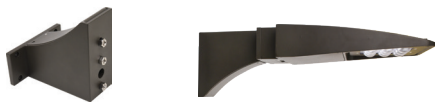

6" Extruded Arm - EA6

Code	Model	Description
P10105	MT-SAL/EA6/DB	6" Extruded Arm for D. Bronze
P10106	MT-SAL/EA6/WH	6" Extruded Arm for White