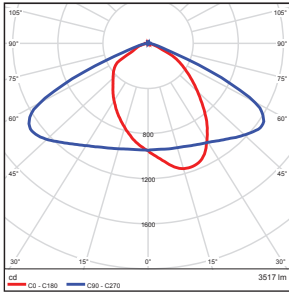

Photometric Data

29Watt- Type 3