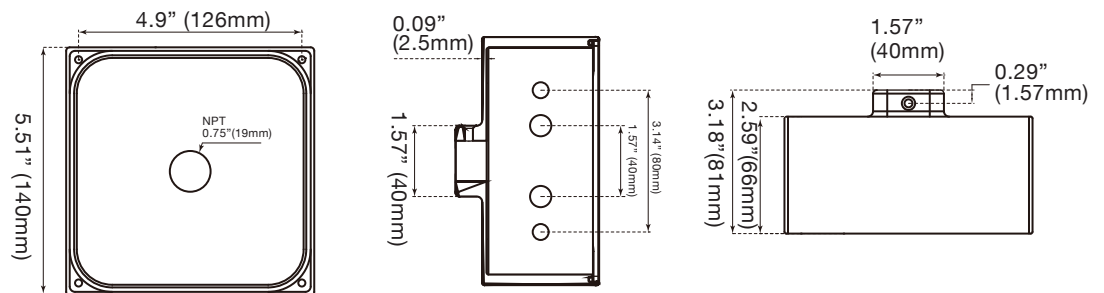

Total Luminaire Efficiency = 100.00%

Mounting Dimensions

Slip Fitter -SF

Swivel Bracket -SB

6" Extruded Arm

Dual Pendant Box

Mounting Dimensions

Yoke - 9"

Yoke - 15"

Product Dimensions

29W~100W

29W: 6.75-lbs
 50W: 7.07-lbs
 75W: 7.40-lbs
 100W: 7.76-lbs

180W

Weight: 21.56-lbs

240W

Weight: 22-lbs