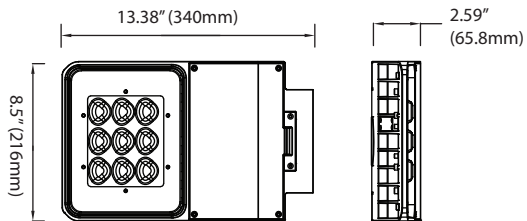

Product Dimensions

29W~100W

29W: 6.75-lbs
50W: 7.07-lbs
75W: 7.40-lbs
100W: 7.76-lbs