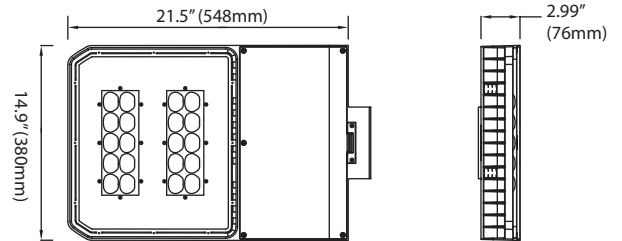

Yoke - 15"

Product Dimensions

29W~100W

29W: 6.75-lbs
 50W: 7.07-lbs
 75W: 7.40-lbs
 100W: 7.76-lbs

180W

Weight: 21.56-lbs

240W

Weight: 22-lbs