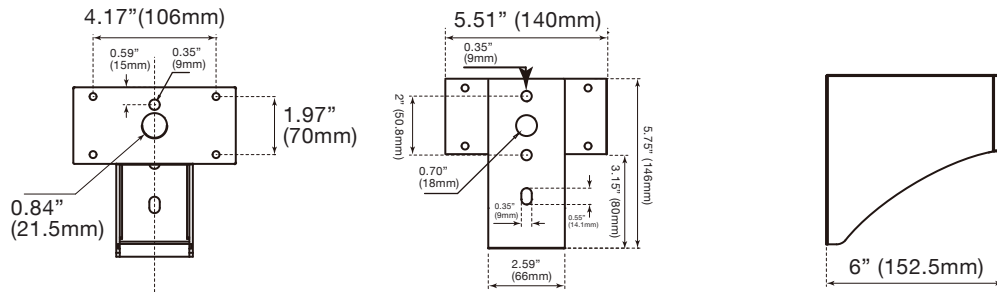

Total Luminaire Efficiency = 100.00%

Mounting Dimensions

Slip Fitter -SF

Swivel Bracket -SB

6" Extruded Arm

Dual Pendant Box

Mounting Dimensions

Yoke - 9"