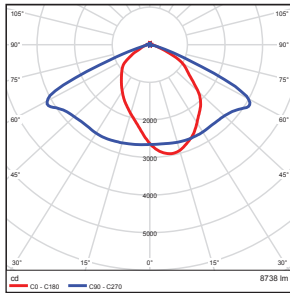

Total Luminaire Efficiency = 100.00%

Illuminance at a Distance

| | Center Beam fc | Beam Width |
|--------|----------------|-----------------|
| 5.0ft | 50.5 fc | 15.1 ft 14.9 ft |
| 10.0ft | 12.6 fc | 30.2 ft 29.9 ft |
| 15.0ft | 5.62 fc | 45.4 ft 44.8 ft |
| 20.0ft | 3.16 fc | 60.5 ft 59.8 ft |
| 25.0ft | 2.02 fc | 75.6 ft 74.7 ft |
| 30.0ft | 1.40 fc | 90.7 ft 89.7 ft |

Total Luminaire Efficiency = 100.00%

Illuminance at a Distance

| | Center Beam fc | Beam Width |
|--------|----------------|-----------------|
| 5.0ft | 67.3 fc | 9.8 ft 4.7 ft |
| 10.0ft | 16.8 fc | 19.6 ft 9.4 ft |
| 15.0ft | 7.48 fc | 29.3 ft 14.1 ft |
| 20.0ft | 4.21 fc | 39.1 ft 18.8 ft |
| 25.0ft | 2.69 fc | 48.9 ft 23.5 ft |
| 30.0ft | 1.87 fc | 58.7 ft 28.2 ft |

Total Luminaire Efficiency = 100.00%

Illuminance at a Distance

| | Center Beam fc | Beam Width |
|--------|----------------|-----------------|
| 5.0ft | 88.0 fc | 15.0 ft 15.1 ft |
| 10.0ft | 22.0 fc | 30.0 ft 30.1 ft |
| 15.0ft | 9.77 fc | 44.9 ft 45.2 ft |
| 20.0ft | 5.50 fc | 59.9 ft 60.2 ft |
| 25.0ft | 3.52 fc | 74.9 ft 75.3 ft |
| 30.0ft | 2.44 fc | 89.9 ft 90.3 ft |

Vert. Spread: 112.6°
Horiz. Spread: 112.8°

Photometric Data

75Watt- Type 3

Zonal Lumen Summary

| Zone | Lumens | % Luminaire |
|--------|---------|-------------|
| 0-30 | 2063.73 | 23.60 |
| 0-40 | 3428.37 | 39.20 |
| 0-60 | 6762.27 | 77.40 |
| 60-80 | 1900.34 | 21.70 |
| 70-80 | 521.62 | 6.00 |
| 90-120 | 4.12 | 0.00 |
| 90-180 | 9.14 | 0.10 |
| 0-180 | 8738.13 | 100.00 |