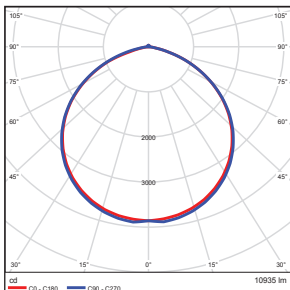

Total Luminaire Efficiency = 100.00%

Illuminance at a Distance

| | Center Beam fc | Beam Width |
|--------|----------------|-----------------|
| 5.0ft | 88.0 fc | 15.0 ft 15.1 ft |
| 10.0ft | 22.0 fc | 30.0 ft 30.1 ft |
| 15.0ft | 9.77 fc | 44.9 ft 45.2 ft |
| 20.0ft | 5.50 fc | 59.9 ft 60.2 ft |
| 25.0ft | 3.52 fc | 74.9 ft 75.3 ft |
| 30.0ft | 2.44 fc | 89.9 ft 90.3 ft |

Total Luminaire Efficiency = 100.00%

75Watt- Type 5

Zonal Lumen Summary

| Zone | Lumens | % Luminaire |
|--------|---------|-------------|
| 0-30 | 2381.12 | 27.50 |
| 0-40 | 3929.47 | 45.40 |
| 0-60 | 6997.31 | 80.80 |
| 60-80 | 1499.67 | 17.30 |
| 70-80 | 462.55 | 5.30 |
| 90-120 | 38.92 | 0.40 |
| 90-130 | 53.67 | 0.60 |
| 90-180 | 101.05 | 1.20 |
| 0-180 | 8657.41 | 100.20 |

Total Luminaire Efficiency = 100.00%

100Watt- Type 3

Zonal Lumen Summary

| Zone | Lumens | % Luminaire |
|--------|----------|-------------|
| 0-30 | 2578.11 | 22.30 |
| 0-40 | 4497.16 | 38.90 |
| 0-60 | 9183.28 | 79.50 |
| 60-80 | 2270.09 | 19.70 |
| 70-80 | 540.29 | 4.70 |
| 90-120 | 5.17 | 0.00 |
| 90-130 | 6.81 | 0.10 |
| 90-180 | 11.90 | 0.10 |
| 0-180 | 11547.83 | 100.00 |

Total Luminaire Efficiency = 100.00%

100Watt- Type 5

Zonal Lumen Summary

| Zone | Lumens | % Luminaire |
|--------|----------|-------------|
| 0-30 | 3035.57 | 27.70 |
| 0-40 | 5004.85 | 45.70 |
| 0-60 | 8883.69 | 81.10 |
| 60-80 | 1863.68 | 17.00 |
| 70-80 | 568.50 | 5.20 |
| 90-120 | 49.07 | 0.40 |
| 90-130 | 67.71 | 0.60 |
| 90-180 | 127.76 | 1.20 |
| 0-180 | 10949.69 | 100.00 |