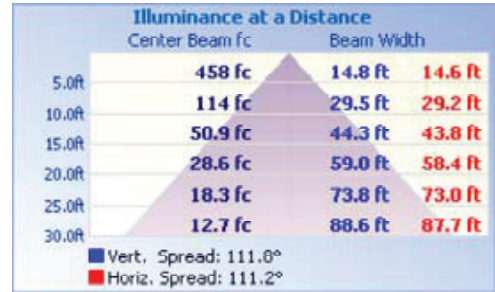

Zonal Lumen Summary

Zone	Lumens	% Luminaire
0-30	8905.68	28.40
0-40	14645.84	46.80
0-60	25848.36	82.50
60-80	5354.7	17.10
70-80	1639.24	5.20
90-120	0.00	0.00
90-130	0.00	0.00
90-180	0.00	0.00
0-180	31325.59	100.00

Total Luminaire Efficiency = 100.00%