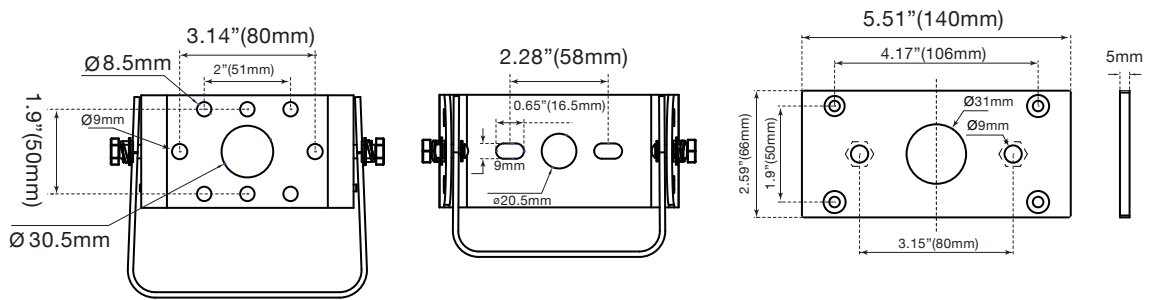

Total Luminaire Efficiency = 100.00%

Mounting Dimensions

Slip Fitter -SF

Swivel Bracket -SB

6" Extruded Arm

Dual Pendant Box

Mounting Dimensions

Yoke - 9"