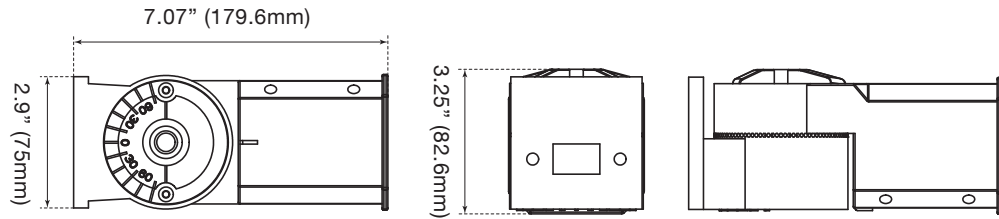

Total Luminaire Efficiency = 100.00%

Mounting Dimensions

Slip Fitter -SF

Swivel Bracket -SB

6" Extruded Arm

Dual Pendant Box

Mounting Dimensions

Yoke - 9"