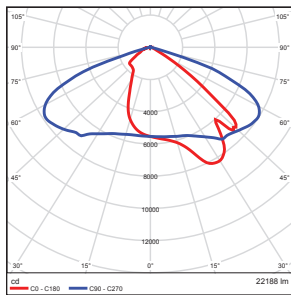

Photometric Data

180 Watt- Type 3