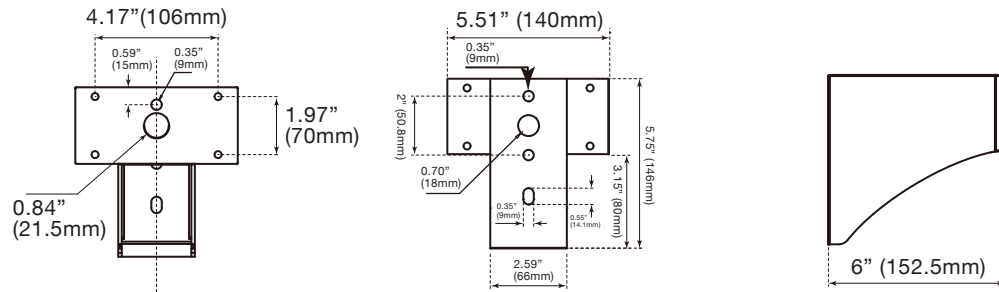

Total Luminaire Efficiency = 100.00%

Mounting Dimensions

Slip Fitter -SF

Swivel Bracket -SB

6" Extruded Arm

Dual Pendant Box

Mounting Dimensions

Yoke - 9"