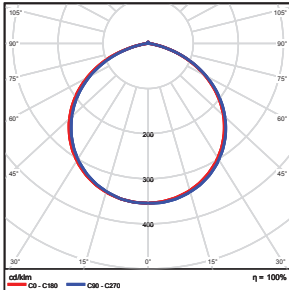

29Watt- Type 5

Zonal Lumen Summary

Zone	Lumens	% Luminaire
0-30	991.92	27.80
0-40	1633.2	45.80
0-60	2893.88	81.10
60-80	612.77	17.20
70-80	190.06	5.30
90-120	16.13	0.50
90-180	41.88	1.20
0-180	3573.19	100.20

Total Luminaire Efficiency = 100.00%

Illuminance at a Distance

	Center Beam fc	Beam Width
5.0ft	50.5 fc	15.1 ft 14.9 ft
10.0ft	12.6 fc	30.2 ft 29.9 ft
15.0ft	5.62 fc	45.4 ft 44.8 ft
20.0ft	3.16 fc	60.5 ft 59.8 ft
25.0ft	2.02 fc	75.6 ft 74.7 ft
30.0ft	1.40 fc	90.7 ft 89.7 ft

Vert. Spread: 113.0°
Horiz. Spread: 112.4°