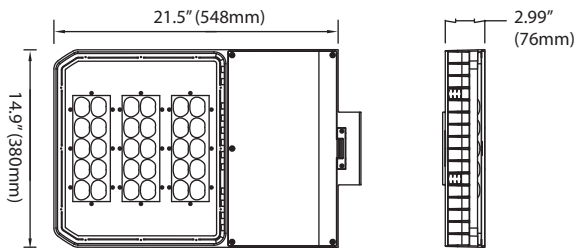

Yoke - 15"

Product Dimensions

29W~100W

29W: 6.75-lbs
 50W: 7.07-lbs
 75W: 7.40-lbs
 100W: 7.76-lbs

180W

Weight: 21.56-lbs

240W

Weight: 22-lbs