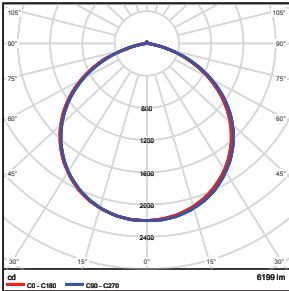

50Watt- Type 5

Zonal Lumen Summary

Zone	Lumens	% Luminaire
0-30	1727.63	27.80
0-40	2844.27	45.80
0-60	5038.66	81.20
60-80	1054.29	17.00
70-80	322.59	5.20
90-120	27.86	0.40
90-180	72.57	1.20
0-180	6207.47	100.00

Total Luminaire Efficiency = 100.00%

Illuminance at a Distance

	Center Beam fc	Beam Width
5.0ft	88.0 fc	15.0 ft 15.1 ft
10.0ft	22.0 fc	30.0 ft 30.1 ft
15.0ft	9.77 fc	44.9 ft 45.2 ft
20.0ft	5.50 fc	59.9 ft 60.2 ft
25.0ft	3.52 fc	74.9 ft 75.3 ft
30.0ft	2.44 fc	89.9 ft 90.3 ft

Vert. Spread: 112.6°
Horiz. Spread: 112.8°