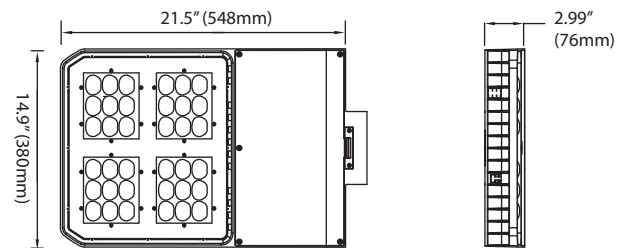

360W

Weight: 25.44-lbs