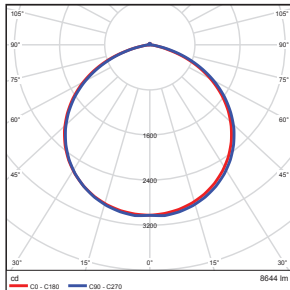

75Watt- Type 5