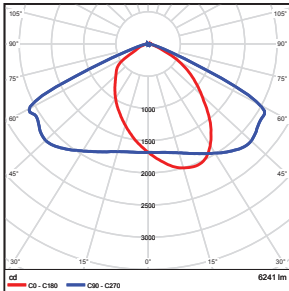

50Watt- Type 3

Zonal Lumen Summary

Zone	Lumens	% Luminaire
0-30	1426.12	22.90
0-40	2457.64	39.40
0-60	4955.73	79.40
60-80	1236.3	19.80
70-80	281.74	4.50
90-120	2.74	0.00
90-180	6.39	0.10
0-180	6240.69	100.00

Total Luminaire Efficiency = 100.00%

Illuminance at a Distance

	Center Beam fc	Beam Width
5.0ft	67.3 fc	9.8 ft 4.7 ft
10.0ft	16.8 fc	19.6 ft 9.4 ft
15.0ft	7.48 fc	29.3 ft 14.1 ft
20.0ft	4.21 fc	39.1 ft 18.8 ft
25.0ft	2.69 fc	48.9 ft 23.5 ft
30.0ft	1.87 fc	58.7 ft 28.2 ft

Vert. Spread: 80.7°
Horiz. Spread: 50.3°