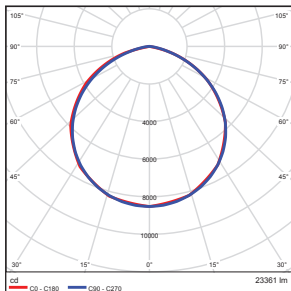

Total Luminaire Efficiency = 100.00%

100Watt- Type 5

Zonal Lumen Summary

| Zone | Lumens | % Luminaire |
|--------|----------|-------------|
| 0-30 | 3035.57 | 27.70 |
| 0-40 | 5004.85 | 45.70 |
| 0-60 | 8883.69 | 81.10 |
| 60-80 | 1863.68 | 17.00 |
| 70-80 | 568.50 | 5.20 |
| 90-120 | 49.07 | 0.40 |
| 90-130 | 67.71 | 0.60 |
| 90-180 | 127.76 | 1.20 |
| 0-180 | 10949.69 | 100.00 |

Total Luminaire Efficiency = 100.00%

Photometric Data

180 Watt- Type 3

Zonal Lumen Summary

| Zone | Lumens | % Luminaire |
|--------|----------|-------------|
| 0-30 | 4767.93 | 21.50 |
| 0-40 | 8532.86 | 38.50 |
| 0-60 | 17764.15 | 80.10 |
| 60-80 | 4310.05 | 19.40 |
| 70-80 | 922.31 | 4.20 |
| 90-120 | 14.29 | 0.10 |
| 90-130 | 22.73 | 0.10 |
| 90-180 | 43.44 | 0.20 |
| 0-180 | 22188.46 | 100.00 |

Total Luminaire Efficiency = 100.00%

180 Watt- Type 5

Zonal Lumen Summary

| Zone | Lumens | % Luminaire |
|--------|----------|-------------|
| 0-30 | 6625.12 | 28.40 |
| 0-40 | 10895.7 | 6.70 |
| 0-60 | 19240.86 | 82.40 |
| 60-80 | 4019.51 | 17.20 |
| 70-80 | 1238.83 | 5.30 |
| 90-120 | 0.00 | 0.00 |
| 90-130 | 0.00 | 0.00 |
| 90-180 | 0.00 | 0.00 |
| 0-180 | 23353.2 | 100.00 |