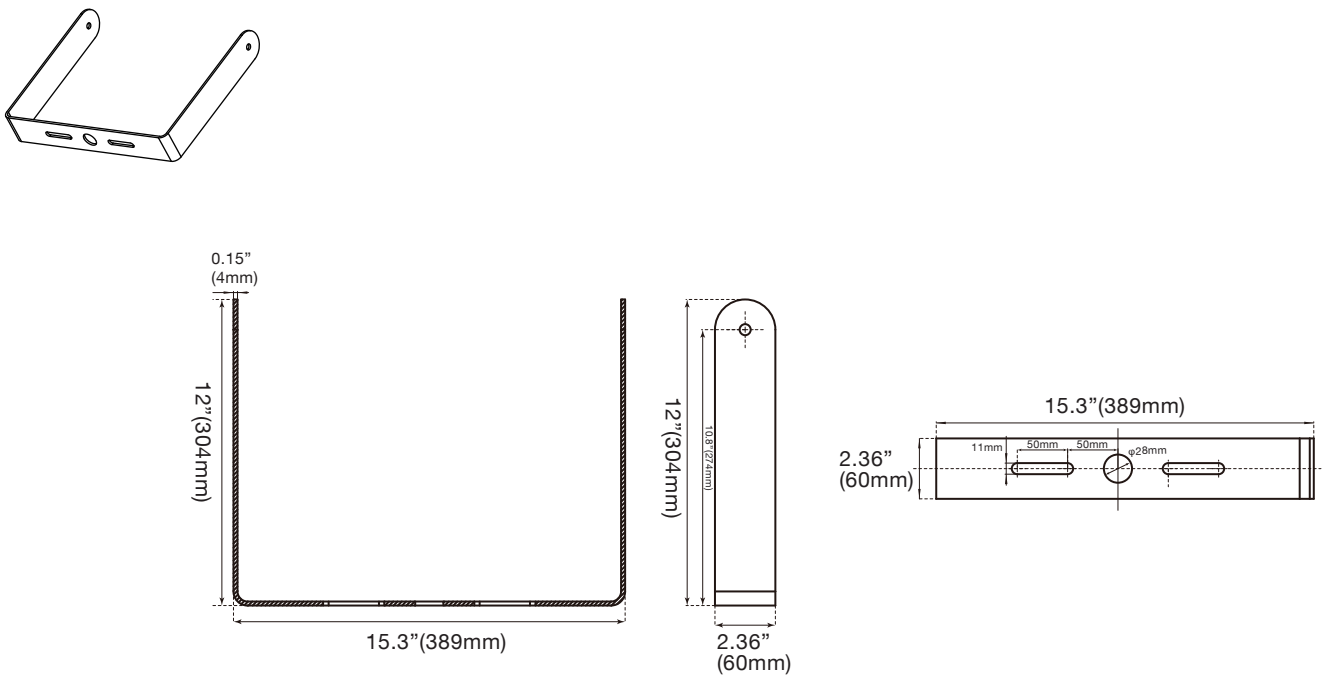

Total Luminaire Efficiency = 100.00%

Mounting Dimensions

Slip Fitter -SF

Swivel Bracket -SB

6" Extruded Arm

Dual Pendant Box

Mounting Dimensions

Yoke - 9"

Yoke - 15"

Product Dimensions

29W~100W

29W: 6.75-lbs
 50W: 7.07-lbs
 75W: 7.40-lbs
 100W: 7.76-lbs

180W

Weight: 21.56-lbs

240W

Weight: 22-lbs