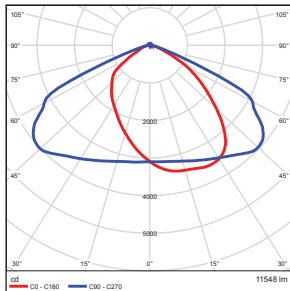

100Watt- Type 3