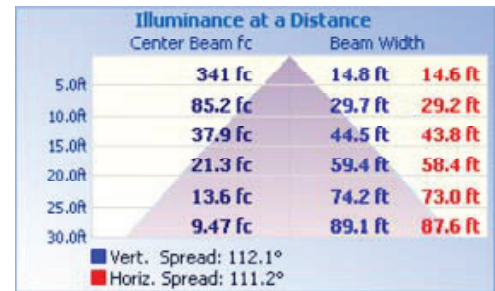

Zonal Lumen Summary

Zone	Lumens	% Luminaire
0-30	6625.12	28.40
0-40	10895.7	6.70
0-60	19240.86	82.40
60-80	4019.51	17.20
70-80	1238.83	5.30
90-120	0.00	0.00
90-130	0.00	0.00
90-180	0.00	0.00
0-180	23353.2	100.00

Total Luminaire Efficiency = 100.00%