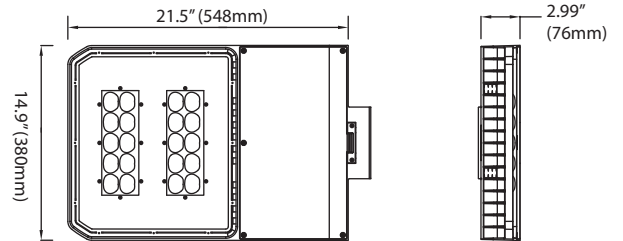

Yoke - 15"

Product Dimensions

29W~100W

29W: 6.75-lbs
 50W: 7.07-lbs
 75W: 7.40-lbs
 100W: 7.76-lbs

180W

Weight: 21.56-lbs

240W

Weight: 22-lbs