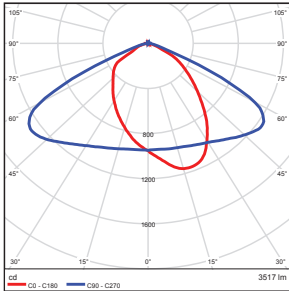

Photometric Data

29Watt- Type 3

Zonal Lumen Summary

Zone	Lumens	% Luminaire
0-30	808.02	23.00
0-40	1380.33	39.20
0-60	2748.99	78.20
60-80	736.38	20.90
70-80	172.54	4.90
90-120	1.71	0.00
90-180	3.73	0.10
0-180	3517.00	100.00

Total Luminaire Efficiency = 100.00%

Illuminance at a Distance

	Center Beam fc	Beam Width
5.0ft	38.0 fc	8.5 ft 3.0 ft
10.0ft	9.50 fc	16.9 ft 6.1 ft
15.0ft	4.22 fc	25.4 ft 9.1 ft
20.0ft	2.37 fc	33.9 ft 12.2 ft
25.0ft	1.52 fc	42.3 ft 15.2 ft
30.0ft	1.06 fc	50.8 ft 18.2 ft

Vert. Spread: 80.5°
Horiz. Spread: 33.6°