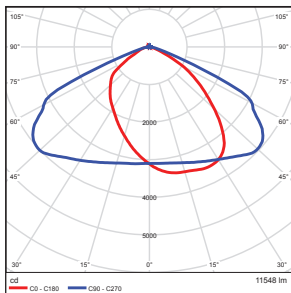

240 Watt- Type 3