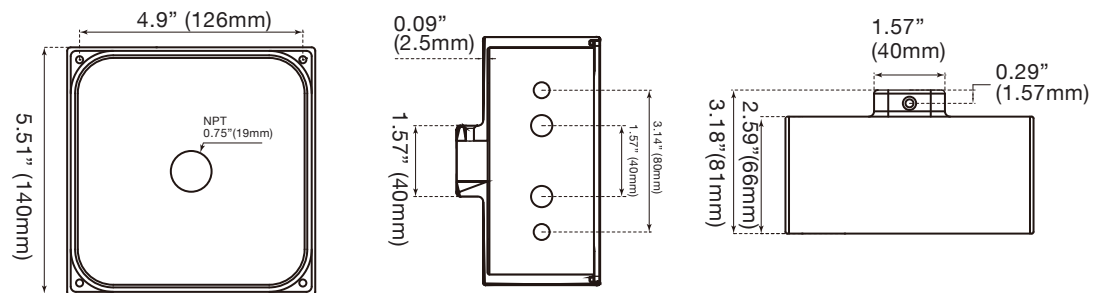

Total Luminaire Efficiency = 100.00%

Mounting Dimensions

Slip Fitter -SF

Swivel Bracket -SB

6" Extruded Arm

Dual Pendant Box

Mounting Dimensions

Yoke - 9"

Yoke - 15"

Product Dimensions

29W~100W

29W: 6.75-lbs
 50W: 7.07-lbs
 75W: 7.40-lbs
 100W: 7.76-lbs

180W

Weight: 21.56-lbs

240W

Weight: 22-lbs