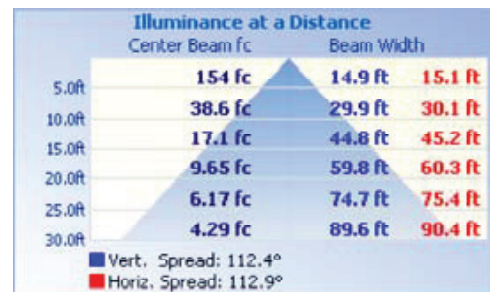

Zonal Lumen Summary

Zone	Lumens	% Luminaire
0-30	3035.57	27.70
0-40	5004.85	45.70
0-60	8883.69	81.10
60-80	1863.68	17.00
70-80	568.50	5.20
90-120	49.07	0.40
90-130	67.71	0.60
90-180	127.76	1.20
0-180	10949.69	100.00

Total Luminaire Efficiency = 100.00%