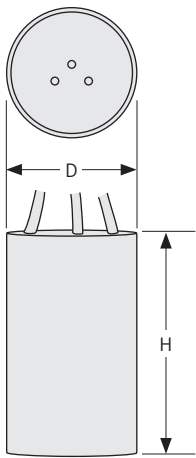

IGN-XG-XX

HID BALLAST IGNITORS

ELECTRICAL SPECIFICATIONS

Catalog Number	Lamp Type	Wattage	Circuit Type	Case Style
IGN-XG-01	High Pressure Sodium	35-150W	Reactor, HX	IGN1
IGN-XG-02	High Pressure Sodium	250-400W	CWA	IGN1
IGN-XG-03	High Pressure Sodium	1000W	CWA	IGN1
IGN-XG-03A	Pulse Start Metal Halide	750W	CWA	IGN1
IGN-XG-04	Probe and Pulse Start Metal Halide	50-450W	HX, CWA	IGN1
IGN-XG-06	High Pressure Sodium	600W	CWA	IGN1

CASE STYLE

CASE IGN

Case Style	Diameter	Height
IGN1	1.38"	2.33"

CATALOG NUMBER BREAKDOWN

IGN-XG-XX

1

2

- 1 Ignitor
- 2 Wattage Compatibility Designator