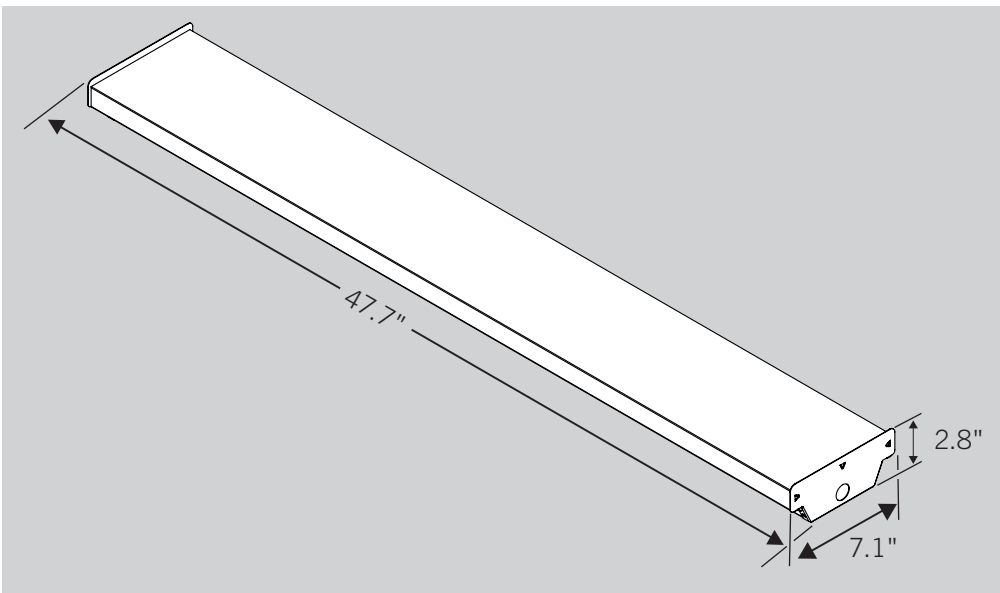

PHYSICAL SPECIFICATIONS

ORDERING INFORMATION

Order Code	Pack Quantity	UPC	Easy Code
W-LED-4-44PS-8CSA	1	843654137391	PKX-68