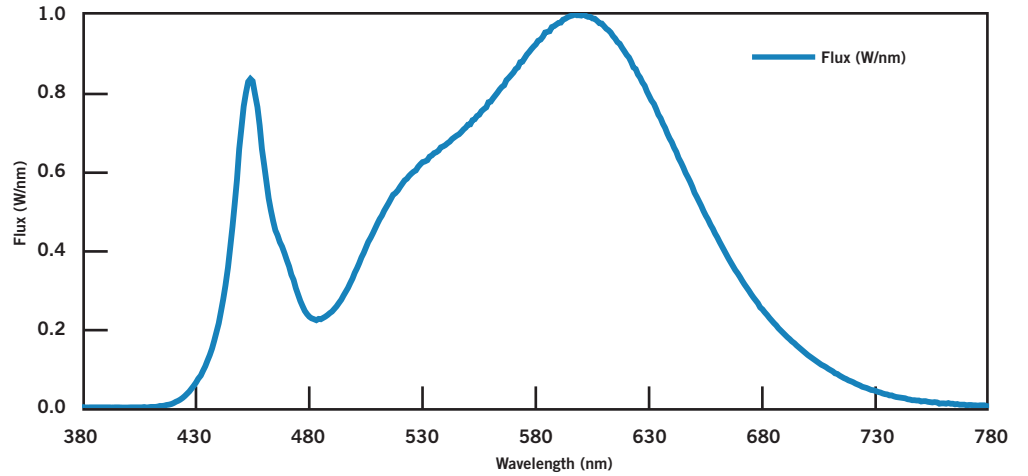

RELATIVE SPECTRAL POWER DISTRIBUTION