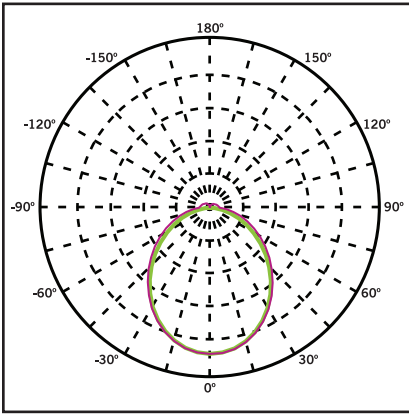

PHOTOMETRIC SPECIFICATIONS

POLAR CANDELA DISTRIBUTION

Maximum Candela = 2155.8
Located at Horizontal Angle = 0,
Vertical Angle 0

1. **Violet** Vertical Plane through Horizontal Angles (90-270)
2. **Green** Vertical Plane through Horizontal Angles (0-180)

Beam Angle: 220°

Visible Light Area: 325°