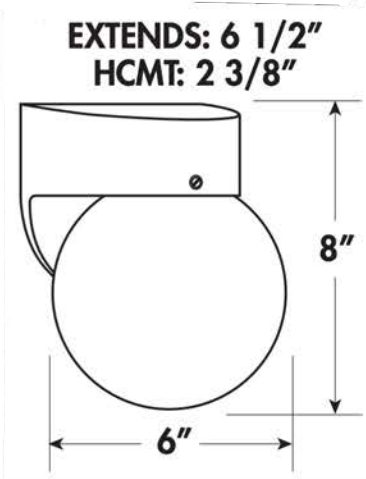

Applications

- Wall Mount
- Outdoor Use Only

Wattage/Lumens

- Medium E26 Base (60W Max) (Bulb Not Included)
- 13W Integrated LED
 - (3000K-1140lm)
 - (4000K-1280lm)

Warranty

- 5-Year LED
- 3-Year Medium Base

Options

Photocell (120V)

Dimensions

ORDERING GUIDE

Example: 30565-13LED-120

Family	Lens Color	Base Color	Wattage	CCT	Options
305	1 - White	5 - Black	E26 - Medium Base	—	PE - Photocell (120V)
	Special Color**	Special Finishes**	13LED-120 - 13 Watt 	30K - 3000K 40K - 4000K	
	9 - Clear Prismatic	1 - White			