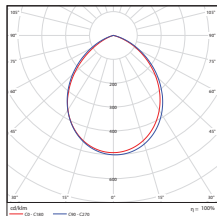

ORDERING

Watts (W)	Ordering Code	Description	CCT (K)	Lumens (Lm)	Size	Equiv. Wattage (W)	Wet/Damp Location	Energy Star
9	7688	LED4RL9-54L930	3000K	540	4"	60	D	•
9	7689	LED4RL9-54L940	4000K	540	4"	60	D	•
9	7690	LED4RL9-54L950	5000K	540	4"	60	D	•
15	7691	LED6RL15-110L930	3000K	1,100	5/6"	120	D	•

DIMENSIONS

9W (4-inch)
0.93-lbs

15W (6-inch)
1.19-lbs

PHOTOMETRICS CHART

9W (4-inch)
Energy Star

Distance	Center Beam Fc	Beam Width
2.0R	49.6 fc	5.0 R
5.0R	12.4 fc	9.9 R
7.0R	5.51 fc	14.9 R
10.0R	3.10 fc	19.8 R
12.0R	1.90 fc	24.8 R
15.0R	1.30 fc	29.8 R

Vert. Spread: 89.5°
Horiz. Spread: 90.0°

15W (6-inch)
Energy Star

Distance	Center Beam Fc	Beam Width
2.0R	80.7 fc	4.9 R
5.0R	20.2 fc	9.9 R
7.0R	8.97 fc	14.8 R
10.0R	5.05 fc	19.7 R
12.0R	3.23 fc	24.7 R
15.0R	2.24 fc	29.6 R