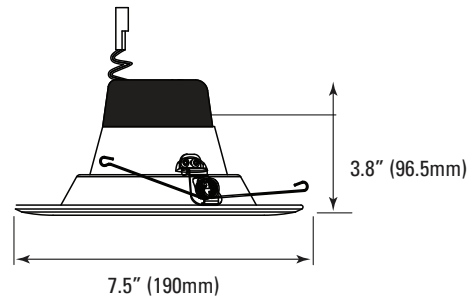

RL LED DOWNLIGHT CRI 90

PROJECT: _____

SCHEDULE: _____ DATE: _____

PREPARE BY: _____

NOTES: _____

DESCRIPTION

naturaLED® Title 24/JA8-2016 Recessed Downlight (CRI90) Retrofits are a simple LED lighting solution to replace 60W to 120W incandescent recessed lamp types. Designed as an energy efficient lighting solution for the industry's most popular 4 to 6 inch recessed downlight fixtures. Easy installation and certified Air-Tight, our retrofit recessed downlights are dimmable, CRI 90 rated and come with an E26 adapter. The 5 to 6 inch model has torsion clips that are adjustable and will easily fit in a 5 or 6 inch recessed can.

P10173 RT-6RL15-BK
(Recessed Trim 6" - Black)

P10172 RT-4RL9-CH-WH
(Recessed Trim 4" - Chrome White)

P10175 RT-6RL15-CH-WH
(Recessed Trim 6" - Chrome White)

P10171 RT-4RL9-CH
(Recessed Trim 4" - Chrome)

P10174 RT-6RL15-CH
(Recessed Trim 6" - Chrome)

DIMENSIONS

9W (4-inch)
0.93-lbs

15W (6-inch)
1.19-lbs

PHOTOMETRICS CHART

9W (4-inch)
Energy Star

Distance	Center Beam Fc	Beam Width
2.0R	49.6 fc	5.0 R
5.0R	12.4 fc	9.9 R
7.0R	5.51 fc	14.9 R
10.0R	3.10 fc	19.8 R
12.0R	1.90 fc	24.8 R
15.0R	1.30 fc	29.8 R