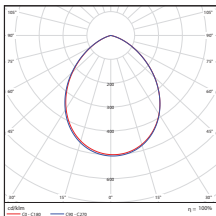

DIMENSIONS

9W (4-inch)
0.93-lbs

15W (6-inch)
1.19-lbs

PHOTOMETRICS CHART

9W (4-inch)
Energy Star

Distance	Center Beam Fc	Beam Width
2.0R	49.6 fc	5.0 R
5.0R	12.4 fc	9.9 R
7.0R	5.51 fc	14.9 R
10.0R	3.10 fc	19.8 R
12.0R	1.90 fc	24.8 R
15.0R	1.30 fc	29.8 R

Vert. Spread: 89.5°
Horiz. Spread: 90.0°

15W (6-inch)
Energy Star

Distance	Center Beam Fc	Beam Width
2.0R	80.7 fc	4.9 R
5.0R	20.2 fc	9.9 R
7.0R	8.97 fc	14.8 R
10.0R	5.05 fc	19.7 R
12.0R	3.23 fc	24.7 R
15.0R	2.24 fc	29.6 R