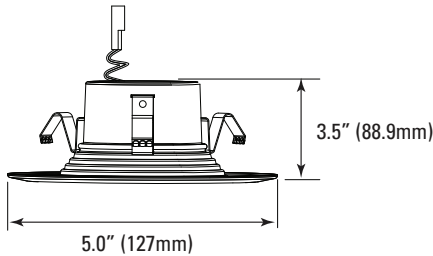

DIMENSIONS

9W (4-inch)
0.93-lbs

15W (6-inch)
1.19-lbs

PHOTOMETRICS CHART

9W (4-inch)
Energy Star

Distance	Center Beam Fc	Beam Width
2.0R	49.6 fc	5.0 R
5.0R	12.4 fc	9.9 R
7.0R	5.51 fc	14.9 R
10.0R	3.10 fc	19.8 R
12.0R	1.90 fc	24.8 R
15.0R	1.30 fc	29.8 R