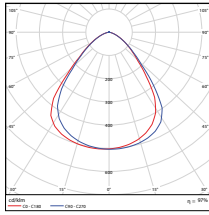

13" - 150 Watt
DLC Premium