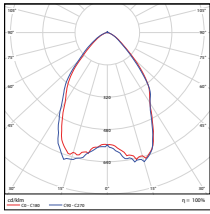

11" w/Reflector - 100 Watt
DLC Premium