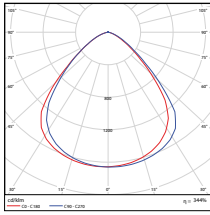

PHOTOMETRICS CHART

11" - 100 Watt
DLC Premium