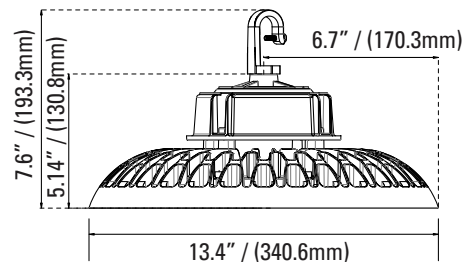

P10371 SEN-BRI619
(Recommended Height up to 40-ft)
(Remote/Dipswitch Programmable PIR Motion Sensor 0-10V Bi-Level Internal 12V-24V 2X Area Lens)

DIMENSIONS

11" -100 Watt
5.95-lbs

13" -150 Watt
7.12-lbs

15" -200 Watt
8.53-lbs

PHOTOMETRICS CHART

11" - 100 Watt
DLC Premium

Center Beam Fc	Beam Width	
5.0ft	30.4 ft	10.3 ft 10.4 ft
10.0ft	76.1 ft	20.5 ft 20.7 ft
15.0ft	119.6 ft	30.8 ft 31.1 ft
20.0ft	159.5 ft	41.0 ft 41.5 ft
25.0ft	196.8 ft	51.3 ft 51.9 ft
30.0ft	231.6 ft	61.5 ft 62.2 ft