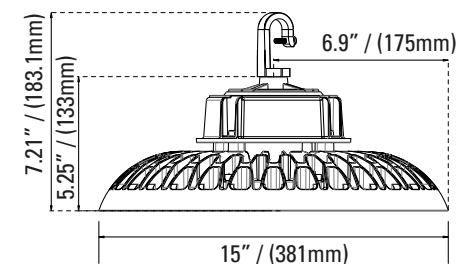

P10371 SEN-BRI619
(Recommended Height up to 40-ft)
(Remote/Dipswitch Programmable PIR Motion Sensor 0-10V Bi-Level Internal 12V-24V 2X Area Lens)

DIMENSIONS

11" -100 Watt
5.95-lbs

13" -150 Watt
7.12-lbs

15" -200 Watt
8.53-lbs

PHOTOMETRICS CHART

11" - 100 Watt
DLC Premium

Center Beam Fc	Beam Width	
5.0ft	30.4 ft	10.3 ft 10.4 ft
10.0ft	76.1 ft	20.5 ft 20.7 ft
15.0ft	119.6 ft	30.8 ft 31.1 ft
20.0ft	159.5 ft	41.0 ft 41.5 ft
25.0ft	196.8 ft	51.3 ft 51.9 ft
30.0ft	231.6 ft	61.5 ft 62.2 ft