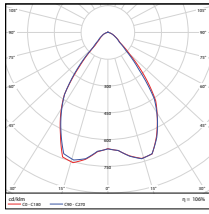

13" w/Reflector - 150 Watt
DLC Premium