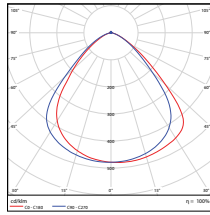

15" - 200 Watt
DLC Premium