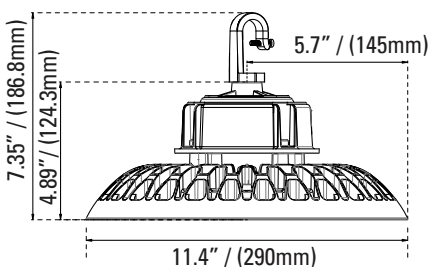

P10371 SEN-BRI619
(Recommended Height up to 40-ft)
(Remote/Dipswitch Programmable PIR Motion Sensor 0-10V Bi-Level Internal 12V-24V 2X Area Lens)

DIMENSIONS

11" -100 Watt
5.95-lbs

13" -150 Watt
7.12-lbs

15" -200 Watt
8.53-lbs

PHOTOMETRICS CHART

11" - 100 Watt
DLC Premium

Center Beam Fc	Beam Width	
5.0ft	30.4 ft	10.3 ft 10.4 ft
10.0ft	76.1 ft	20.5 ft 20.7 ft
15.0ft	119.6 ft	30.8 ft 31.1 ft
20.0ft	159.5 ft	41.0 ft 41.5 ft
25.0ft	196.8 ft	51.3 ft 51.9 ft
30.0ft	231.6 ft	61.5 ft 62.2 ft