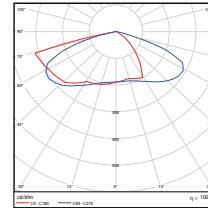

360W - Type4
DLC Premium