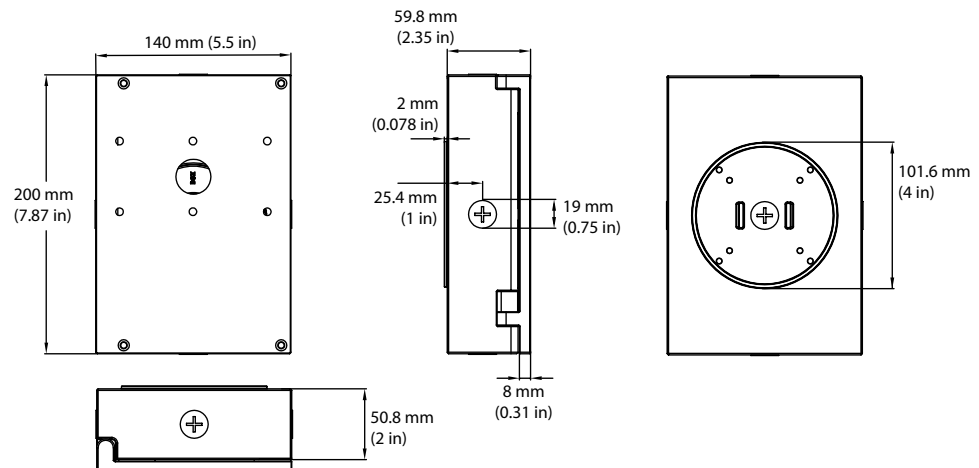

Wall Mount

- P10198 MT-SAL/WM/DB
- P10199 MT-SAL/WM/WH