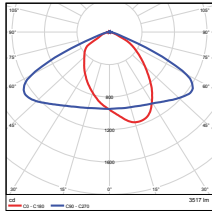

PHOTOMETRICS CHART

29W - Type3
DLC Premium