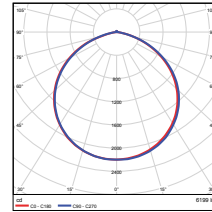

50W - Type5
DLC Premium