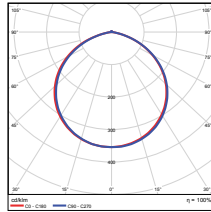

29W - Type5
DLC Premium