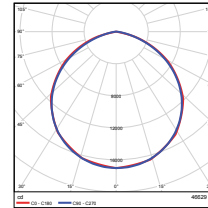

360W - Type5
DLC Premium