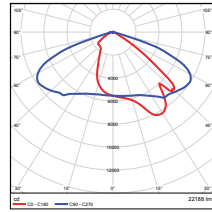

180W - Type3
DLC Premium