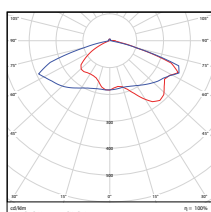

75W - Type4
DLC Premium