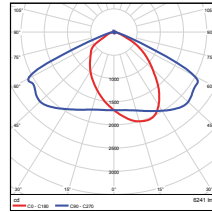

50W - Type3
DLC Premium