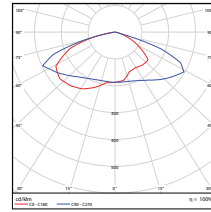

180W - Type4
DLC Premium