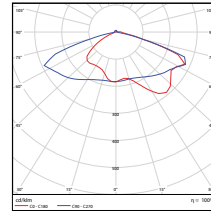

50W - Type4
DLC Premium