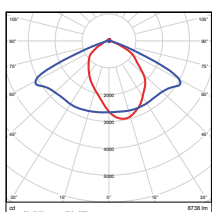

75W - Type3
DLC Premium