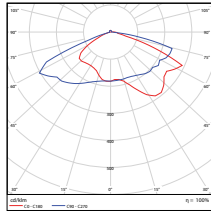

29W - Type4
DLC Premium