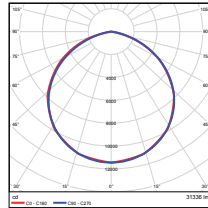

240W - Type5
DLC Premium