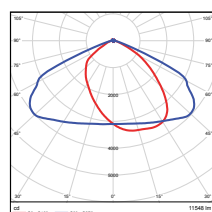

100W - Type3
DLC Premium