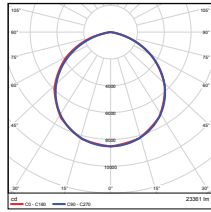

150W - Type5
DLC Premium