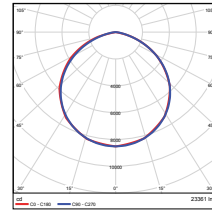

180W - Type5
DLC Premium