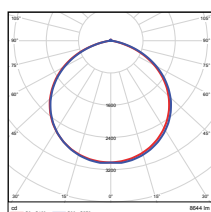

75W - Type5
DLC Premium