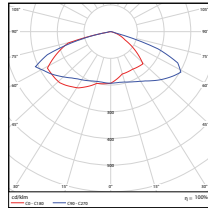

240W - Type4
DLC Premium