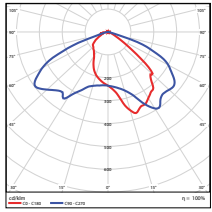

150W - Type3
DLC Premium