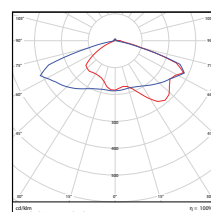

100W - Type4
DLC Premium