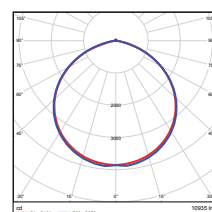

100W - Type5
DLC Premium