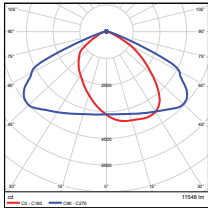

PHOTOMETRICS CHART

240W - Type3
DLC Premium