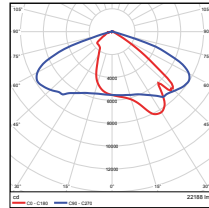

360W - Type3
DLC Premium