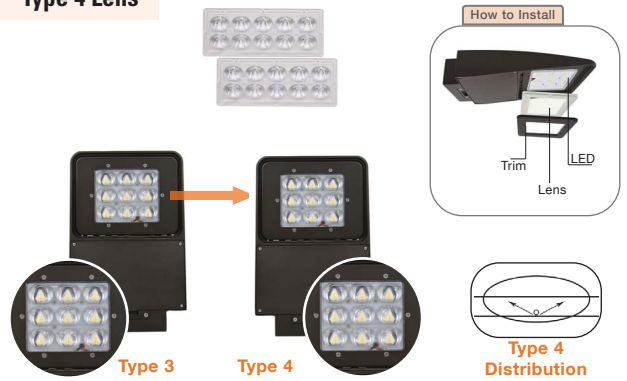

ACCESSORIES (Ordered Separately)

Remote Controlled Motion/PhotoCell Sensor

Code	Model	Description
• K134178	PLT/SDB/9SWC	Remote Controllable Sensor 0-10V 100-277V 3X C Lens (29-100W) Dark Bronze Plate
• K134179	PLT/SDB/9SWD	Remote Controllable Sensor 0-10V 100-277V 2X D Lens (29-100W) Dark Bronze Plate
• K135178	PLT/SWH/9SWC	Remote Controllable Sensor 0-10V 100-277V 3X C Lens (29-100W) White Plate
• K135179	PLT/SWH/9SWD	Remote Controllable Sensor 0-10V 100-277V 2X D Lens (29-100W) White Plate

- P10164 SEN-SRP280 Remote Control

Step Down Driver for 29W-100W

Code	Model	Description
• K134185	PLT/SDB/100BA480	347-480 to 277V Step Down Driver for SAL 100W and under Dark Bronze
• K135186	PLT/SWH/100BA480	347-480 to 277V Step Down Driver for SAL 100W and under White

Receptacle

Code	Model	Description
• P10141	REC3PLK	3 prong twist lock receptacle mount
• P10142	REC7PLK	7 prong twist lock receptacle mount

Type 4 Lens

Code	Model	Description
• P10237	LENS-SAL-3X3-IV	Type 4 Lens for SAL (29W-100W)