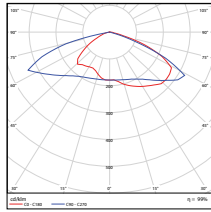

150W - Type4
DLC Premium