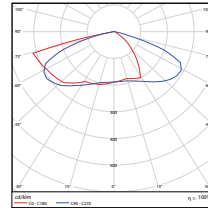

360W - Type4
DLC Premium