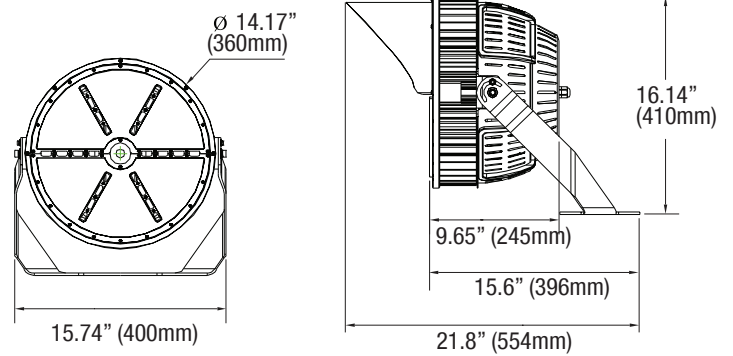

DIMENSIONS

400 Watt (5000K)

32.6-lbs

500W (5700K)

32.4-lbs

PHOTOMETRICS CHART

400 Watt (5000K)
DLC Premium

	Center Beam fc	Beam Width
8.3ft	2,273 fc	4.2 ft 4.2 ft
16.7ft	561 fc	8.6 ft 8.4 ft
25.0ft	251 fc	12.8 ft 12.6 ft
33.3ft	141 fc	17.1 ft 16.8 ft
41.7ft	90.0 fc	21.4 ft 21.0 ft
50.0ft	62.6 fc	25.6 ft 25.2 ft

■ Vert. Spread: 28.7°
■ Horiz. Spread: 28.3°

500 Watt (5700K)

	Center Beam fc	Beam Width
6.7ft	3,699 fc	3.4 ft 3.6 ft
13.3ft	939 fc	6.8 ft 7.2 ft
20.0ft	415 fc	10.2 ft 10.8 ft
26.7ft	233 fc	13.6 ft 14.4 ft
33.3ft	150 fc	17.0 ft 17.9 ft
40.0ft	104 fc	20.4 ft 21.5 ft