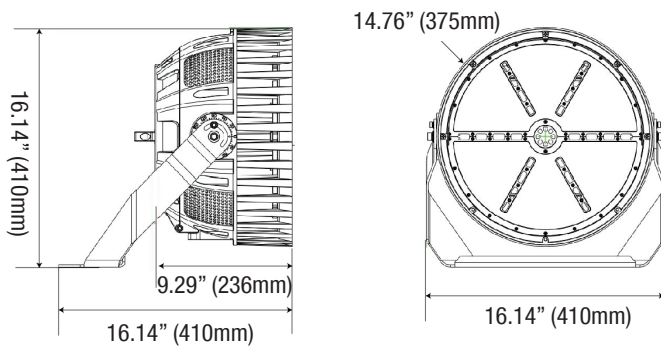

DIMENSIONS

400 Watt (5000K)

32.6-lbs

500W (5700K)

32.4-lbs

PHOTOMETRICS CHART

400 Watt (5000K)
DLC Premium

	Center Beam fc	Beam Width
8.3ft	2,273 fc	4.2 ft 4.2 ft
16.7ft	561 fc	8.6 ft 8.4 ft
25.0ft	251 fc	12.8 ft 12.6 ft
33.3ft	141 fc	17.1 ft 16.8 ft
41.7ft	90.0 fc	21.4 ft 21.0 ft
50.0ft	62.6 fc	25.6 ft 25.2 ft

■ Vert. Spread: 28.7°
■ Horiz. Spread: 28.3°

500 Watt (5700K)

	Center Beam fc	Beam Width
6.7ft	3,699 fc	3.4 ft 3.6 ft
13.3ft	939 fc	6.8 ft 7.2 ft
20.0ft	415 fc	10.2 ft 10.8 ft
26.7ft	233 fc	13.6 ft 14.4 ft
33.3ft	150 fc	17.0 ft 17.9 ft
40.0ft	104 fc	20.4 ft 21.5 ft