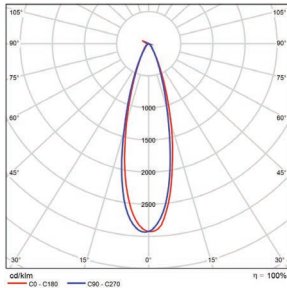

DIMENSIONS

400 Watt (5000K)

32.6-lbs

500W (5700K)

32.4-lbs

PHOTOMETRICS CHART

400 Watt (5000K)
DLC Premium

	Center Beam fc	Beam Width
8.3ft	2,273 fc	4.2 ft 4.2 ft
16.7ft	561 fc	8.6 ft 8.4 ft
25.0ft	251 fc	12.8 ft 12.6 ft
33.3ft	141 fc	17.1 ft 16.8 ft
41.7ft	90.0 fc	21.4 ft 21.0 ft
50.0ft	62.6 fc	25.6 ft 25.2 ft

■ Vert. Spread: 28.7°
■ Horiz. Spread: 28.3°

500 Watt (5700K)

	Center Beam fc	Beam Width
6.7ft	3,699 fc	3.4 ft 3.6 ft
13.3ft	939 fc	6.8 ft 7.2 ft
20.0ft	415 fc	10.2 ft 10.8 ft
26.7ft	233 fc	13.6 ft 14.4 ft
33.3ft	150 fc	17.0 ft 17.9 ft
40.0ft	104 fc	20.4 ft 21.5 ft

■ Vert. Spread: 28.6°
■ Horiz. Spread: 30.1°

BEAM ANGLE NEMA TYPE AND BEAM SPREAD

BEAM SPREAD	NEMA TYPE	BEAM SPREAD	DESCRIPTION
	4x4 Medium	46° - 70°	Setting a medium perfect for landscape and facade lighting with farther setbacks but providing a concentrated distribution.
	5x5 Medium Wide	70° - 100°	Wide distribution designed where applications required for wider pattern of lights. The medium flood is ideal for perimeter, architectural, signs, and general landscapes applications.