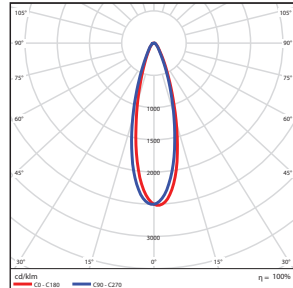

DIMENSIONS

400 Watt (5000K)

32.6-lbs

500W (5700K)

32.4-lbs

PHOTOMETRICS CHART

400 Watt (5000K)
DLC Premium

	Center Beam fc	Beam Width
8.3ft	2,273 fc	4.2 ft 4.2 ft
16.7ft	561 fc	8.6 ft 8.4 ft
25.0ft	251 fc	12.8 ft 12.6 ft
33.3ft	141 fc	17.1 ft 16.8 ft
41.7ft	90.0 fc	21.4 ft 21.0 ft
50.0ft	62.6 fc	25.6 ft 25.2 ft

■ Vert. Spread: 28.7°
■ Horiz. Spread: 28.3°

500 Watt (5700K)

	Center Beam fc	Beam Width
6.7ft	3,699 fc	3.4 ft 3.6 ft
13.3ft	939 fc	6.8 ft 7.2 ft
20.0ft	415 fc	10.2 ft 10.8 ft
26.7ft	233 fc	13.6 ft 14.4 ft
33.3ft	150 fc	17.0 ft 17.9 ft
40.0ft	104 fc	20.4 ft 21.5 ft

■ Vert. Spread: 28.6°
■ Horiz. Spread: 30.1°

BEAM ANGLE NEMA TYPE AND BEAM SPREAD

BEAM SPREAD	NEMA TYPE	BEAM SPREAD	DESCRIPTION
	4x4 Medium	46° - 70°	Setting a medium perfect for landscape and facade lighting with farther setbacks but providing a concentrated distribution.
	5x5 Medium Wide	70° - 100°	Wide distribution designed where applications required for wider pattern of lights. The medium flood is ideal for perimeter, architectural, signs, and general landscapes applications.