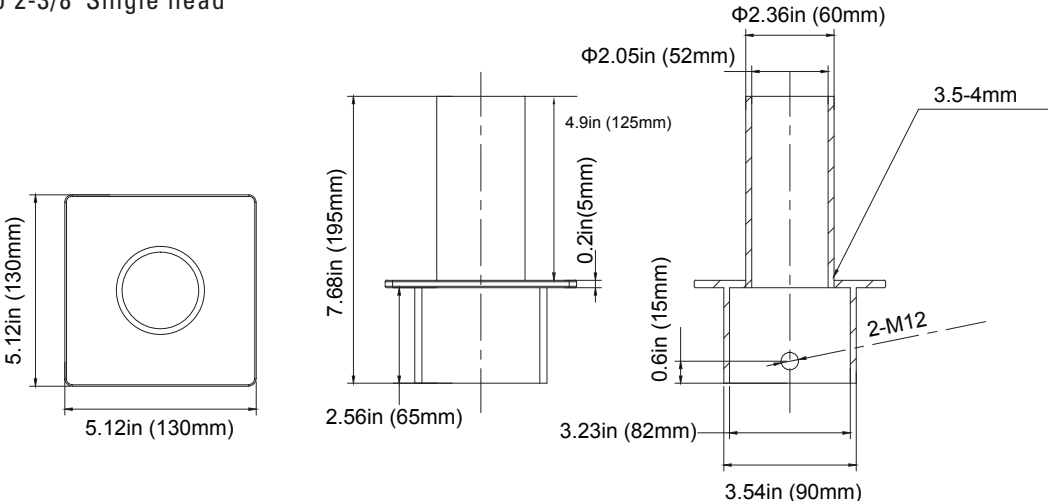

SQUARE TENON VERTICAL POLE MOUNTING BRACKET

ORDER NUMBER

P10351 MT-3STV2.5-1/BZ

3" Square Tenon Vertical to 2-3/8" Single head

ORDER NUMBER

P10352 MT-4STV2.5-1/BZ

4" Square Tenon Vertical to 2-3/8" Single head

ORDER NUMBER

P10353 MT-5STV2.5-1/BZ

5" Square Tenon Vertical to 2-3/8" Single head