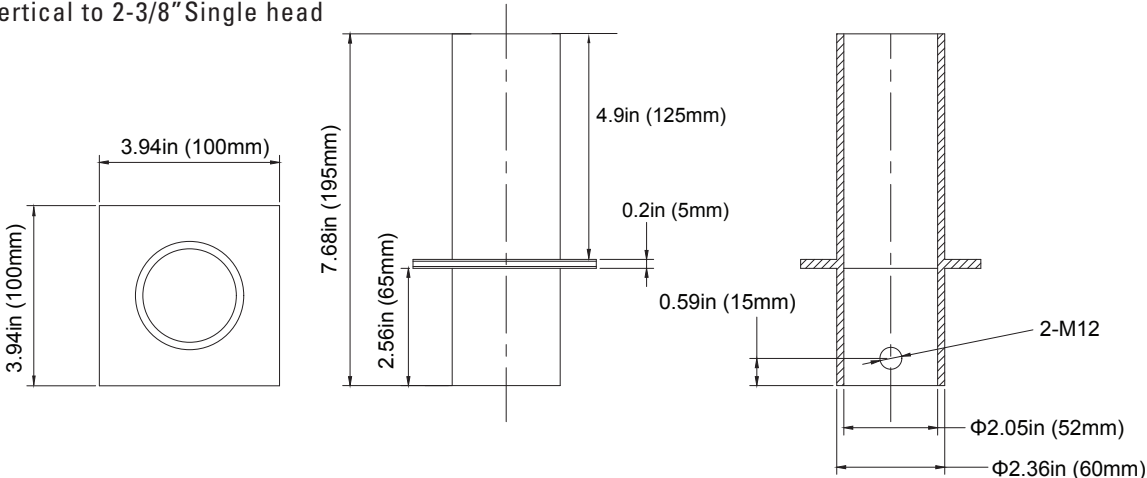

SQUARE TENON VERTICAL POLE MOUNTING BRACKET

ORDER NUMBER

P10351 MT-3STV2.5-1/BZ

3" Square Tenon Vertical to 2-3/8" Single head

ORDER NUMBER

P10352 MT-4STV2.5-1/BZ

4" Square Tenon Vertical to 2-3/8" Single head

ORDER NUMBER

P10353 MT-5STV2.5-1/BZ

5" Square Tenon Vertical to 2-3/8" Single head