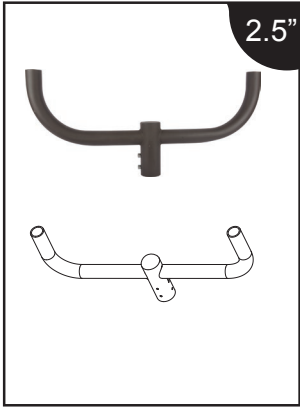

ROUND TENON BULLHORN DOUBLE HEAD 180°

POLE MOUNTING BRACKET

ORDER NUMBER

P10356 MT-2.5RTBV2.5-2180/BZ

2.5" Round Tenon Bullhorn Vertical to 2-3/8" Double Heads at 180°

Item #	Catalog Number	Description	Max allowable load per tenon	Bracket EPA MAX	Bracket weight MAX
P10360	MT-4STV2.5-2180/BZ	Square Twin	110lbs(50kg)	0.89ft ²	17.6lbs(8kg)
P10361	MT-4STV2.5-3180/BZ	Square 3-in-line	110lbs(50kg)	1.2ft ²	28.2lbs(12.8kg)
P10362	MT-4STV2.5-490/BZ	Square 4 @ 90°	110lbs(50kg)	0.89ft ²	27.3lbs(12.4kg)
P10356	MT-2.5RTBV2.5-2180/BZ	Round Twin	110lbs(50kg)	1.1ft ²	17.8lbs(8.1kg)
P10357	MT-2.5RTBV2.5-3180/BZ	Round 3-in-line	110lbs(50kg)	1.5ft ²	27lbs(12.3kg)
P10358	MT-2.5RTBV2.5-3120/BZ	Round 3 @ 120°	110lbs(50kg)	1.4ft ²	27.7lbs(12.6kg)