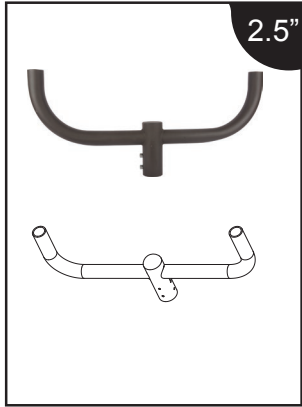

ROUND TENON BULLHORN DOUBLE HEAD 180°

POLE MOUNTING BRACKET

ORDER NUMBER

P10356 MT-2.5RTBV2.5-2180/BZ

2.5" Round Tenon Bullhorn Vertical to 2-3/8" Double Heads at 180°

Item #	Catalog Number	Description	Max allowable load per tenon	Bracket EPA MAX	Bracket weight MAX
P10360	MT-4STV2.5-2180/BZ	Square Twin	110lbs(50kg)	0.89ft ²	17.6lbs(8kg)
P10361	MT-4STV2.5-3180/BZ	Square 3-in-line	110lbs(50kg)	1.2ft ²	28.2lbs(12.8kg)
P10362	MT-4STV2.5-490/BZ	Square 4 @ 90°	110lbs(50kg)	0.89ft ²	27.3lbs(12.4kg)
P10356	MT-2.5RTBV2.5-2180/BZ	Round Twin	110lbs(50kg)	1.1ft ²	17.8lbs(8.1kg)
P10357	MT-2.5RTBV2.5-3180/BZ	Round 3-in-line	110lbs(50kg)	1.5ft ²	27lbs(12.3kg)
P10358	MT-2.5RTBV2.5-3120/BZ	Round 3 @ 120°	110lbs(50kg)	1.4ft ²	27.7lbs(12.6kg)