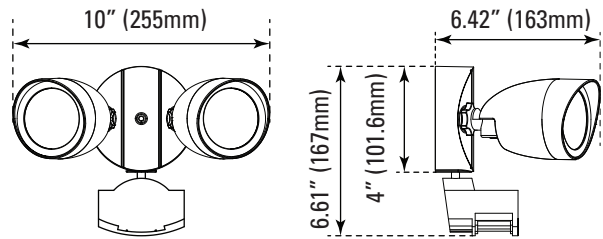

SECURITY BULLET FLOODLIGHT

WALL & SECURITY LUMINAIRES

ORDERING

Watts (W)	Ordering Code	Description	CCT (K)	Lumens (Lm)	Equiv. Wattage	Color/Sensor	Wet Location
20	7082	LED-FXBFD20/830/BK	3000K	1,400	180W	Black	•
20	7083	LED-FXBFD20/850/BK	5000K	1,400	180W	Black	•
20	7672	LED-FXBFD20/830/WH	3000K	1,400	180W	White	•
20	7673	LED-FXBFD20/850/WH	5000K	1,400	180W	White	•
20	7030	LED-FXBFD20/830/BK-SEN	3000K	1,400	180W	Black/ Sensor	•
20	7031	LED-FXBFD20/850/BK-SEN	5000K	1,400	180W	Black/ Sensor	•
20	7066	LED-FXBFD20/830/WH-SEN	3000K	1,400	180W	White/ Sensor	•
20	7067	LED-FXBFD20/850/WH-SEN	5000K	1,400	180W	White/ Sensor	•
20	7032	LED-FXSFD20/830/WH-SEN	3000K	1,400	180W	White/ Sensor	•
20	7033	LED-FXSFD20/850/WH-SEN	5000K	1,400	180W	White/ Sensor	•

ACCESSORIES (Ordered Separately)

Daylight Motion Sensor

P10118 SEN-ES-180NX3-2VR/BK
(Security floodlight motion sensor)

DIMENSIONS

20W (with Sensor)
2.43-lbs

PHOTOMETRICS CHART

20 Watt

Center Beam fc	Beam Width
17.0f	2.17 fc 6.8 ft 10.3 ft
34.0f	0.54 fc 13.6 ft 20.5 ft
51.0f	0.24 fc 20.5 ft 30.8 ft
68.0f	0.14 fc 27.3 ft 41.1 ft
85.0f	0.09 fc 34.1 ft 51.3 ft
102.0f	0.06 fc 40.9 ft 61.6 ft

Vert. Spread: 22.7°
Horiz. Spread: 33.6°

PACKAGE

Case Qty 5 pcs