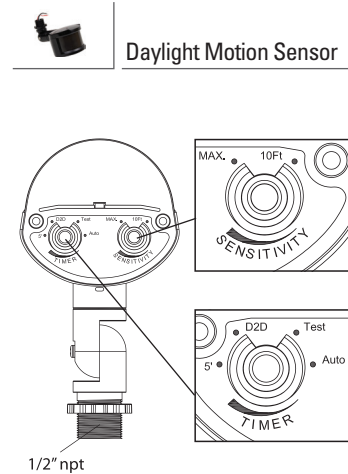

BFD SECURITY BULLET FLOODLIGHT

DESCRIPTION

naturaLED® Security Wall Lights double head bullet with motion sensor. Our security floodlights come in 20-watt to replace your existing incandescent up to 180-watt, saving up to 70% of energy. Super energy efficient and lasts up to 50,000+ hours average life. naturaLED® security lights are ideal solution for security lights, both residential, commercial and many other outdoor applications.

APPLICATIONS

Security, Accent, Residential, Outdoor, Wall Lighting

FEATURES

- Wet Location
- UL Listed
- ColorTemp: 3000K, 5000K
- Voltage: 120V
- Beam Angle: 70°
- CRI: >80
- Operating temperature: - 4°F - 104°F
- Up to 85% energy savings
- Instant on
- Lightweight
- No Mercury or lead
- Colors: Black, White
- 5 Year Warranty

Rated Life 50,000 Hours
Warranty 5 Years

ACCESSORIES

SAMPLE NUMBER LED-FXBFD20/830/BK-SEN

STYLE	SERIES	FAMILY	WATTAGE	CRI/COLOR TEMP	COLOR	ACCESSORY
LED	FX	BFD	20	830	BK	SEN
LED Lighting	Fixture	Bullet Floodlight	20 Watt	CRI 80 3000K	Black (WH) White	Motion Sensor

ACCESSORIES (Ordered Separately)

Daylight Motion Sensor

P10118 SEN-ES-180NX3-2VR/BK
(Security floodlight motion sensor)

DIMENSIONS

20W (with Sensor)
2.43-lbs

PHOTOMETRICS CHART

20 Watt

Center Beam fc	Beam Width
17.0f	2.17 fc 6.8 ft 10.3 ft
34.0f	0.54 fc 13.6 ft 20.5 ft
51.0f	0.24 fc 20.5 ft 30.8 ft
68.0f	0.14 fc 27.3 ft 41.1 ft
85.0f	0.09 fc 34.1 ft 51.3 ft
102.0f	0.06 fc 40.9 ft 61.6 ft