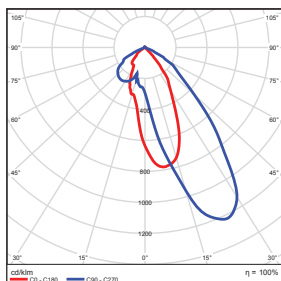

ACCESSORIES (Ordered Separately)

Daylight Motion Sensor

P10118 SEN-ES-180NX3-2VR/BK
(Security floodlight motion sensor)

DIMENSIONS

20W (with Sensor)
2.43-lbs

PHOTOMETRICS CHART

20 Watt

Center Beam fc	Beam Width
17.0f	2.17 fc 6.8 ft 10.3 ft
34.0f	0.54 fc 13.6 ft 20.5 ft
51.0f	0.24 fc 20.5 ft 30.8 ft
68.0f	0.14 fc 27.3 ft 41.1 ft
85.0f	0.09 fc 34.1 ft 51.3 ft
102.0f	0.06 fc 40.9 ft 61.6 ft

Vert. Spread: 22.7°
Horiz. Spread: 33.6°

PACKAGE

Case Qty 5 pcs