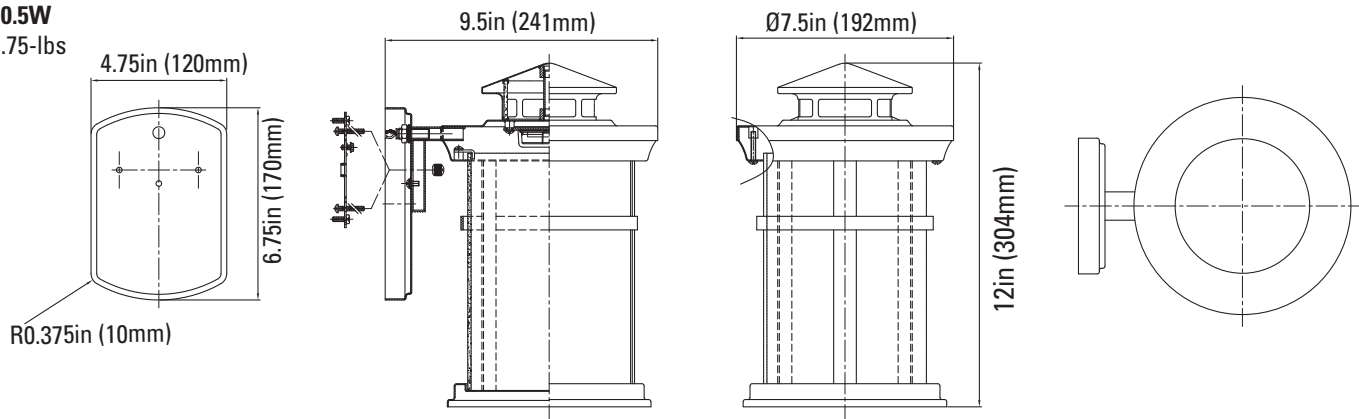

## ORDERING

Watts (W)	Ordering Code	Description	CCT (K)	Lumens (Lm)	Equiv. Wattage (W)	Size	Wet Location
14	<b>7158</b>	FXDWL14/105L840/BK/OD	4000K	1,050	100W	7.68" x 9.88"	•
14	<b>7159</b>	FXDAL14/12FR/98L840/BK/OD	4000K	840	100W	9.45" x 11.04"	•
10.5	<b>7160</b>	FXDWSL10.5/FR/105L940/BK/OD	4000K	1,050	100W	7.5" x 12"	•

## DIMENSIONS

**DWL**  
14W (9.8-inch)  
1.80-lbs

**DAL**  
14W (11.04-inch)  
2.59-lbs

**DWSL**  
10.5W  
3.75-lbs