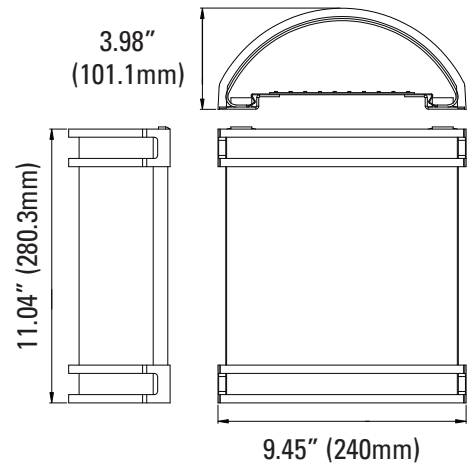

## ORDERING

Watts (W)	Ordering Code	Description	CCT (K)	Lumens (Lm)	Equiv. Wattage (W)	Size	Wet Location
14	<b>7158</b>	FXDWL14/105L840/BK/OD	4000K	1,050	100W	7.68" x 9.88"	•
14	<b>7159</b>	FXDAL14/12FR/98L840/BK/OD	4000K	840	100W	9.45" x 11.04"	•
10.5	<b>7160</b>	FXDWSL10.5/FR/105L940/BK/OD	4000K	1,050	100W	7.5" x 12"	•

## DIMENSIONS

**DWL**  
14W (9.8-inch)  
1.80-lbs

**DAL**  
14W (11.04-inch)  
2.59-lbs

**DWSL**  
10.5W  
3.75-lbs