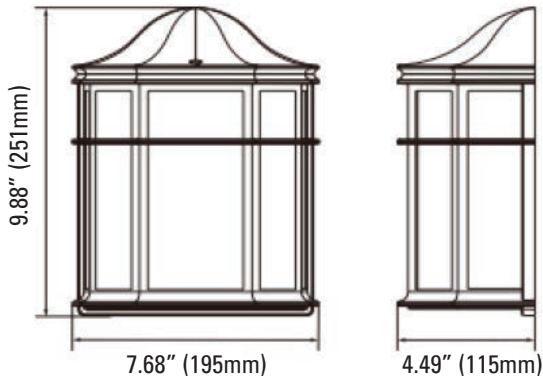

# PORCH & OUTDOOR WALL LIGHT

WALL LUMINAIRES

## ORDERING

Watts (W)	Ordering Code	Description	CCT (K)	Lumens (Lm)	Equiv. Wattage (W)	Size	Wet Location
14	<b>7158</b>	FXDWL14/105L840/BK/OD	4000K	1,050	100W	7.68" x 9.88"	•
14	<b>7159</b>	FXDAL14/12FR/98L840/BK/OD	4000K	840	100W	9.45" x 11.04"	•
10.5	<b>7160</b>	FXDWSL10.5/FR/105L940/BK/OD	4000K	1,050	100W	7.5" x 12"	•

## DIMENSIONS

**DWL**  
14W (9.8-inch)  
1.80-lbs

**DAL**  
14W (11.04-inch)  
2.59-lbs

**DWSL**  
10.5W  
3.75-lbs