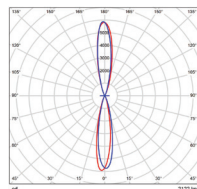

4-inch (20W)
Up & Down