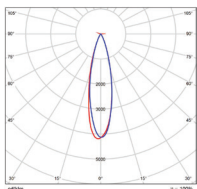

PHOTOMETRICS CHART

4-inch (20W)
Up or Down