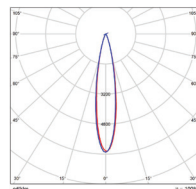

6-inch (36W)
Up or Down