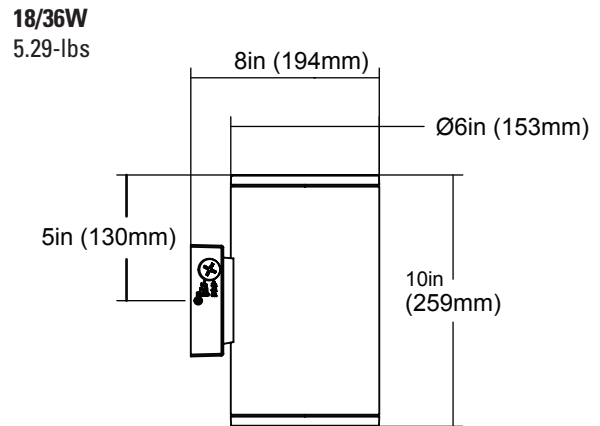

ORDERING

Watts (W)	Ordering Code	Description	CCT (K)	Lumens (Lm)	Color	Size	IP65 Rated	Energy Star
10/20	7644	FX4DWS20SW/20/8CCT3/BK/347-PH	3CCT (30/40/50K)	2,300	Black	4"	•	•
10/20	7531	FX4DWS20SW/20/8CCT3/WH/347-PH	3CCT (30/40/50K)	2,300	White	4"	•	•
18/36	7645	FX6DWS36SW/20/8CCT3/BK/347-PH	3CCT (30/40/50K)	4,680	Black	6"	•	•
18/36	7532	FX6DWS36SW/20/8CCT3/WH/347-PH	3CCT (30/40/50K)	4,680	White	6"	•	•

DIMENSIONS

PHOTOMETRICS CHART

PACKAGE

Case Qty: 5 pcs (20W)

4 pcs (36W)