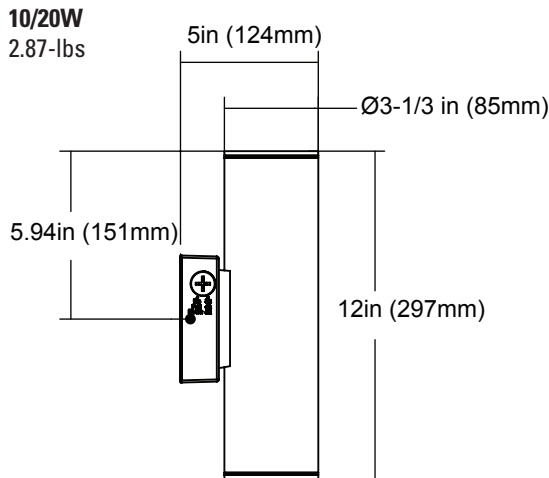

ORDERING

Watts (W)	Ordering Code	Description	CCT (K)	Lumens (Lm)	Color	Size	IP65 Rated	Energy Star
10/20	7644	FX4DWS20SW/20/8CCT3/BK/347-PH	3CCT (30/40/50K)	2,300	Black	4"	•	•
10/20	7531	FX4DWS20SW/20/8CCT3/WH/347-PH	3CCT (30/40/50K)	2,300	White	4"	•	•
18/36	7645	FX6DWS36SW/20/8CCT3/BK/347-PH	3CCT (30/40/50K)	4,680	Black	6"	•	•
18/36	7532	FX6DWS36SW/20/8CCT3/WH/347-PH	3CCT (30/40/50K)	4,680	White	6"	•	•

DIMENSIONS

PHOTOMETRICS CHART

PACKAGE

Case Qty: 5 pcs (20W)

4 pcs (36W)