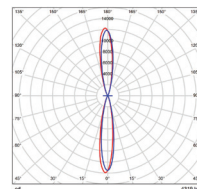

6-inch (36W)
Up & Down