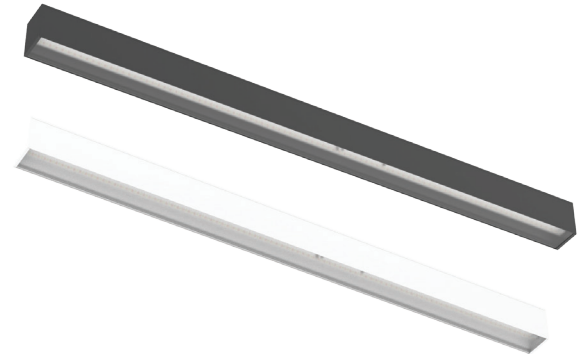

LAL LINEAR ARCHITECTURAL LIGHT

PROJECT: _____

SCHEDULE: _____ DATE: _____

PREPARE BY: _____

NOTES: _____

DESCRIPTION

The selectable wattage LED Linear Fixture from naturaLED is an architectural suspension light that is ideal for commercial spaces like office buildings, healthcare facilities, or even hotels. The features of the Linear Architectural Light (LAL) include: 5-color select (5CCT), 0-10V dimming, and it operates from 120-347V. The LAL fixture distributes light downward. Optional accessories of the upper light modules are available for purchase and joint connectors are available for multiple linkage. The mount can be installed either on a surface, recessed or on a wall, or with the suspension hanging kit that is included. It provides equal light distribution for a variety of commercial spaces.

APPLICATIONS

Commercial Facilities, Offices, Conference Rooms, Retail, Reception Areas, Hallways, Education Facilities

Rated Life Hours 50,000
Warranty 5 Years

FEATURES

- DLC Standard
- IP20
- ETL / cETL
- Wattage & Color Selectable
- Wattage: 15-30W, 30-60W
- Color Temp: CCT5 (30/35/40/50/65K)
- Voltage: 120-347V
- Surge Protection: 4KV
- Dimmable: 0-10V
- CRI >80
- Operating temperature: - 4°F - 122°F
- Beam Angle: 110°
- Warranty: 5-Year
- Optional Accessories for Purchase: Uplight bar, Linkable Connector, L-Shape/X-Shape/T-Shape Connectors