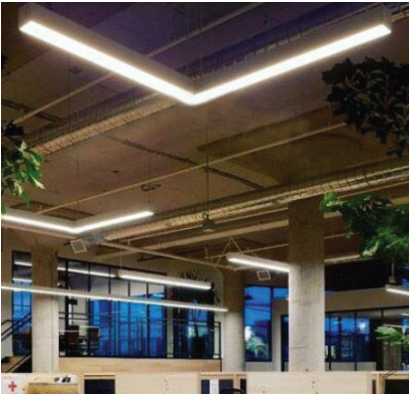

Versatility