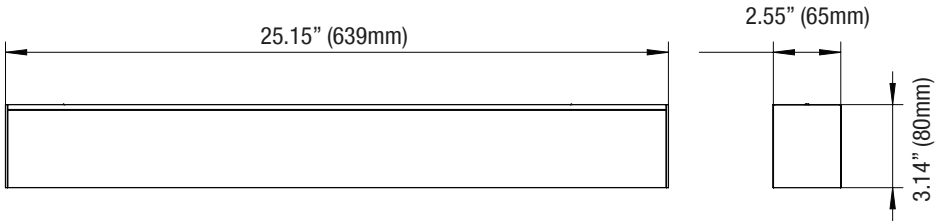

X-Shape

T-Shape

DIMENSIONS

2-ft
1.98-lbs

4-ft
3.96-lbs

CONNECTORS

Linkable Connector	L-Shape	X-Shape	T-Shape
<p>1.55" (39.5mm)</p>	<p>3.15" (80mm)</p>	<p>3.15" (80mm)</p>	<p>3.15" (80mm)</p>
<p>6.34" (161mm)</p> <p>2.44" (62mm)</p>	<p>7.64" (194mm)</p> <p>7.64" (194mm)</p>	<p>12.56" (319mm)</p> <p>12.72" (323mm)</p>	<p>7.64" (194mm)</p> <p>12.72" (323mm)</p>