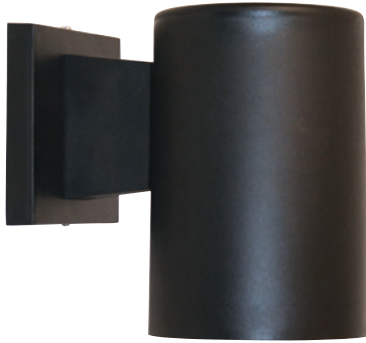

OUTDOOR WALL FIXTURE S34W

OUTDOOR DECORATIVE MARLEX®

EXTENDS:
7 3/4"

H/CTR:
2 3/8"

BACKPLATE:
4 5/8" x 4 5/8"

Wave Lighting's S34W is ideal for coastal areas. This fixture is available in incandescent with A19 LED lamp option and is turtle safe and dark sky friendly. Easily relamped via open bottom. Wave Lighting's S34W is designed for wall applications and mounting hardware is included.

SPECIFICATIONS

- Black or White
- Baffle Included
- Mounting Hardware Included
- Turtle Safe & Dark Sky Friendly
- Wall Mount Only
- Minimum Starting Temp -20°F
- UL Listed for Wet Locations
- Composite Construction

BK BLACK

WH WHITE

LED SOURCE OPTIONS

E26 MEDIUM BASE - LE26A

- 120V-277V, 50/60Hz (LE26A models 120-277V)
- "Screw-In" Medium Base A19/E26 LED Lamp
- Estimated 15,000 Hrs L₇₀
- Low Flicker (3K models)
- Dimmable (see compatible dimmer list)
- 3000K CCT 90CRI or 4000K CCT 80CRI
- 590nm Amber Models
- 3 Year Warranty (LE26A models 5 Year)
- LE26A models Florida Wildlife Approved
- Energy Star

GUIDE CODE: S34W-BK

CALL FOR PHOTOMETRIC INFORMATION

ITEM #	LIGHT SOURCE	CCT	COLOR
S34W	E26 MEDIUM BASE	C-4K W-3K	BK-Black WH-White
	(1) 75W MAX Par 30 Lamp LE26-9.5W 800lm (E26 LED Lamp) + *		
	120-277V E26 AMBER LED	596nm	
	LE26A-11W 336lm (E26 LED Lamp) +		