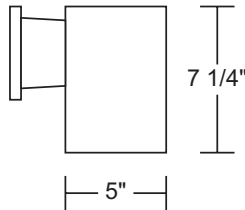

OUTDOOR WALL FIXTURE S34W

OUTDOOR DECORATIVE MARLEX®

EXTENDS:
7 3/4"

H/CTR:
2 3/8"

BACKPLATE:
4 5/8" x 4 5/8"

Wave Lighting's S34W is ideal for coastal areas. This fixture is available in incandescent with A19 LED lamp option and is turtle safe and dark sky friendly. Easily relamped via open bottom. Wave Lighting's S34W is designed for wall applications and mounting hardware is included.

GUIDE CODE: S34W-BK

CALL FOR PHOTOMETRIC INFORMATION

ITEM #	LIGHT SOURCE	CCT	COLOR
S34W	E26 MEDIUM BASE	C-4K W-3K	BK-Black WH-White
	(1) 75W MAX Par 30 Lamp LE26-9.5W 800lm (E26 LED Lamp) + *		
	120-277V E26 AMBER LED	596nm	
	LE26A-11W 336lm (E26 LED Lamp) +		