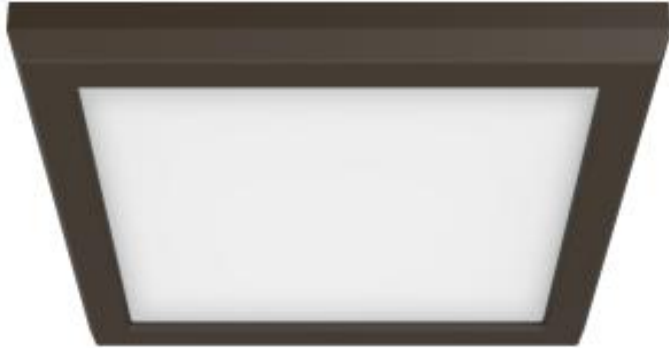

## NUVO 62-1716

BLINK 11W LED 7" SQ BRONZE

### General

Status	Active
Fixture Type	Flush Mount
Finish	Bronze
Wattage	11W
Lumen Output	800L-850L
CCT (Kelvin)	2700K/3000K/3500K/4000K/5000K
Indoor or Outdoor Fixture	Indoor

### Specifications

Technology	LED
Color Temperature	Warm White to Natural Light
CRI	90
Voltage	120V
Beam Angle	100
Rated Hours	50000
Operating Temperature	-20C (-4F) to +40C (+104F)
Dimmable	Yes-Dimmable
Dimming Note	120V only
Lens Material	Poly methyl methacrylate (PMMA)
Surge Protection	Built-in surge protection - 2.5KV
Weight (lb.)	1.04
Material	Die-cast Aluminum