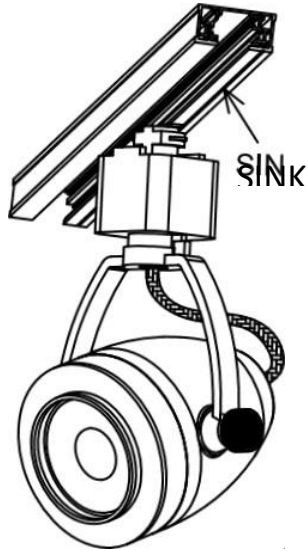

# INSTALLATION INSTRUCTIONS

TURN OFF POWER

A Satco Product

**NIVO**  
LIGHTING