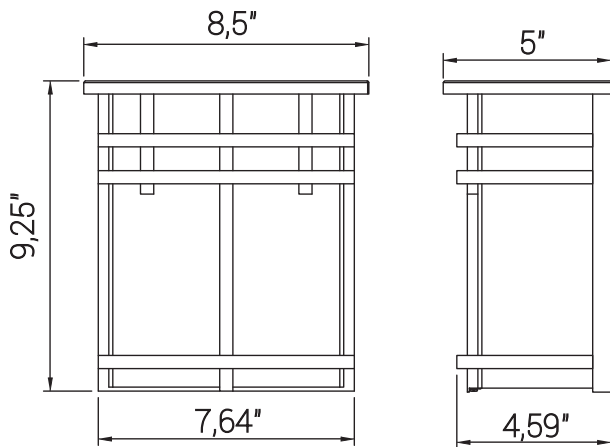

88686-SU

LFX/WS/SCT/RT/12W/TG/BK/PC

LED Mission Style Outdoor Fixture, 12 Watts (75W=), 800 Lumens, Built-in Photocell, Black Finish, Opaque White Lens, Color Temperature Selectable 3000K/4000K/5000K

Project: _____
Type: _____
Catalog #: _____
Date: _____
Comments: _____

Technical Specifications

Photometrics

Lumen	800
Emitted Color	CCT Selectable
Color Temp	30K/40K/50K
Color Rendering Index (CRI)	80+
Beam Spread	120°
Lifespan	50000

Electrical

Watt	12
Input Voltage	120
Power Factor	0.9
Dimmable	Not Dimmable