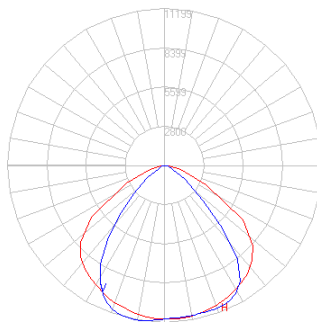

### Dimensions

### Photometrics

SFL-150-XX-U

20' Mounting Height & 45° Tilt

SFL-200-XX-U

25' Mounting Height & 45° Tilt

SFL-300-XX-U

30' Mounting Height & 45° Tilt

■ = .5fc   ■ = 1fc   ■ = 2fc