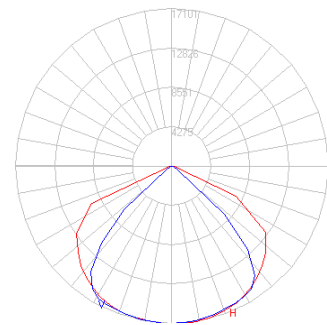

### Dimensions

### Photometrics

SFL-150-XX-U

20' Mounting Height & 45° Tilt

SFL-200-XX-U

25' Mounting Height & 45° Tilt

SFL-300-XX-U

30' Mounting Height & 45° Tilt

■ = .5fc   ■ = 1fc   ■ = 2fc