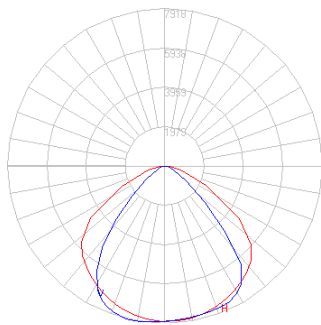

### Dimensions

### Photometrics

SFL-150-XX-U

20' Mounting Height & 45° Tilt

SFL-200-XX-U

25' Mounting Height & 45° Tilt

SFL-300-XX-U

30' Mounting Height & 45° Tilt

■ = .5fc   ■ = 1fc   ■ = 2fc