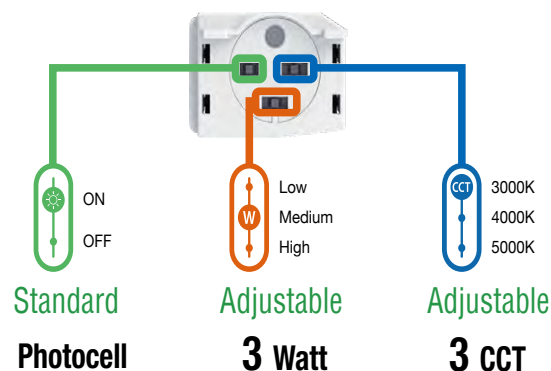

3-Way Extreme Adjustability

The floodlights all feature 3-stage color temperature adjustment, 3-stage brightness adjustment, and the option to install additional controls over the integrated Photocell.

EPA OF AREA LIGHT:

Item							
	1	2 @90°	2 @120°	2@180°	3 @90°	3 @120°	4 @90°
35-60W	0.641	1.282	1.481	1.382	1.923	1.743	2.564
100-200W	0.644	1.288	1.466	1.376	1.966	1.768	2.576
240-450W	0.677	1.354	1.495	1.371	2.031	1.965	2.708

ORDERING INFORMATION:

EXAMPLE:

LBS-FL3556W27-345K-Z[D,W,B,S]-U[K,T]-Y[Black,P]/LBS-FL101520W27-345K-Z[D,W,B,S]-U[S,T]-Y[Black,P]

LBS	FL	3556W	27	345K	Z	U	Y
COMPANY	PRODUCT	POWER	VOLTAGE	CCT	FINISH	MOUNLIGHT	CONTROL
LBS - (LBS LIGHTING)	FL LED FLOOD LIGHT	3556W (35W/50W/60W) 101520W (100W/150W/200W) 243545W (240W/350W/450W)	27 AC120-277V	345K 3K (3000K) 4K (4000K) 5K (5000K)	D (Dark Bronze) W (White) B (Black) S (Silvery)	S (Slip fitter) T (Trunnion) K (Knuckle)	P Photocell