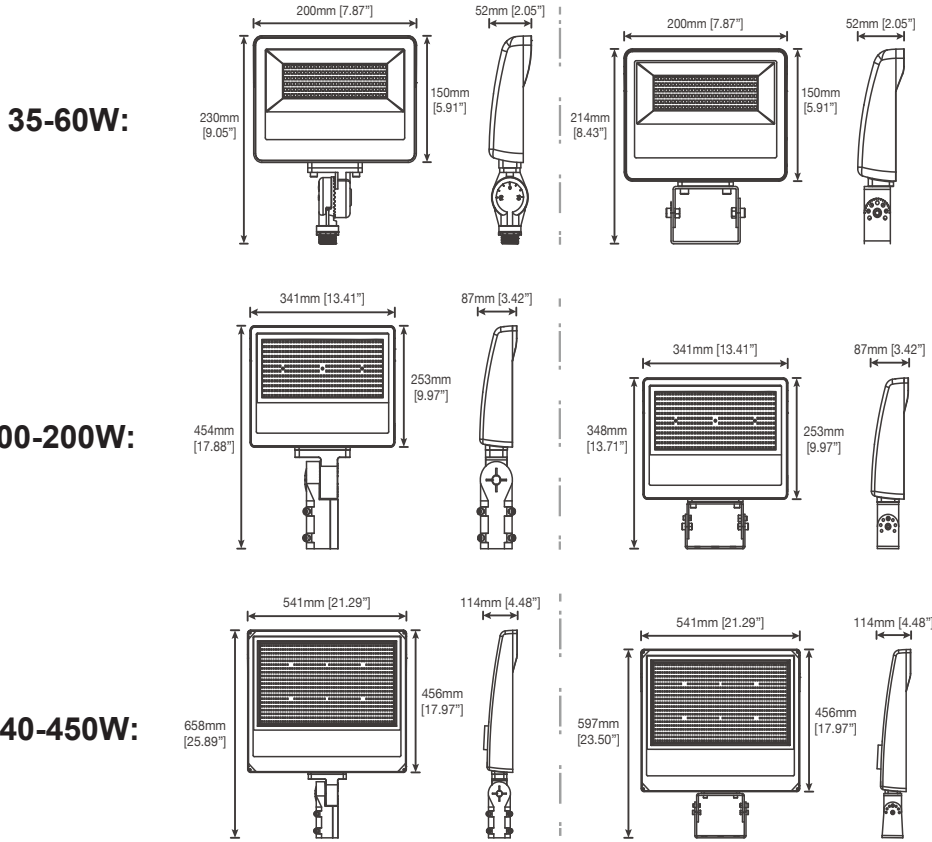

## DIMENSION:

## SPECIFICATIONS:

Shell materials: Aluminum & Glass.  
 Finish: Dark Bronze(Standard)  
 Net weight :

35-60W:2.95(lbs)  
 100-200W:12.15(lbs)  
 240-450W:25.29(lbs)

Product Size:

35-60W:200mmX150mmX52mm  
 7.87"X5.91"X2.05"  
 100-200W:341mmX253mmX87mm  
 13.41"X9.97"X3.42"  
 240-450W:541mmX456mmX114mm  
 21.29"X17.97"X4.48"