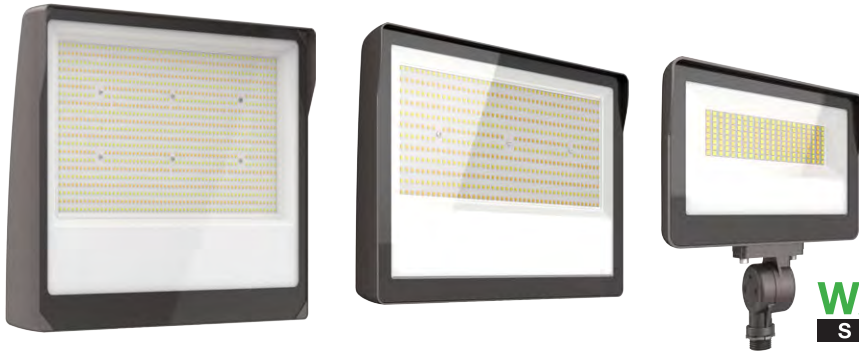

# SELECTABLE LED FLOOD LIGHTS

Wattages: 35W,50W,60W;100W,150W,200W;240W,350W,450W

240-450W

100-200W

35-60W

**WATT/CCT  
SELECTABLE**

The SELECTABLE LED FLOOD Lighting Series can be widely used for Outdoor Excellent for Parking Lots, Pedestrian Walkways, Roadways, Tennis Courts, Basketball Courts, Stadiums, Arenas, Schools, Residential Areas and many other applications.

## Features:

- Optical design, greatly improved the light utilization and evenness
- High efficiency LED Driver, voltage AC120-277V
- Cast Aluminum design, better cooling, light quality, LED Tj <85°C
- 0-10V dimming standard
- CCT:3000-5000K
- 5 years manufacturer warranty
- Compatible with most Lutron and Leviton dimmers

# SELECTABLE LED FLOOD LIGHTS

**Wattages: 35W,50W,60W;100W,150W,200W;240W,350W,450W**