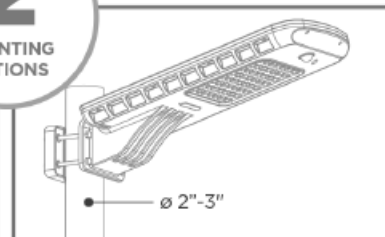

1. WALL MOUNTING

2. POLE MOUNTING

Pole not included

Patent #9458970

Part #	Dimensions (in)	UPC	Pkg. size (in)	Wgt (lbs)	LED color
201iS60822	8.5W x 20D x 2H	859641007837	10L x 24W x 6H	4.6	Bright White (6000K)