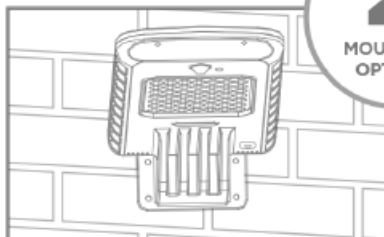

201iS60822

12W SOLAR AREA LIGHT

with motion sensor and timer

PIR/OFF/ON SWITCH

PIR: 1620 Lumens
On: 500 Lumens

TIMER

4,5,6,7,8 hours or 0 for dusk-to-dawn operation

MOTION SENSOR

140° detection zone up to 40' away

With both motion sensor and timer modes, the 12W Solar Area Light is a versatile and efficient way to brighten anywhere that is hard to wire.

- Solar Powered
- Easy & Quick Installation
- No Wiring Needed
- All-Weather Resistant Dark Grey ABS Resin
- 2 Modes of Operation
- Constant (ON) Mode with Dusk to Dawn (up to 14 hours duration)
- Motion Sensing (PIR) Mode (up to 150 cycles per night)