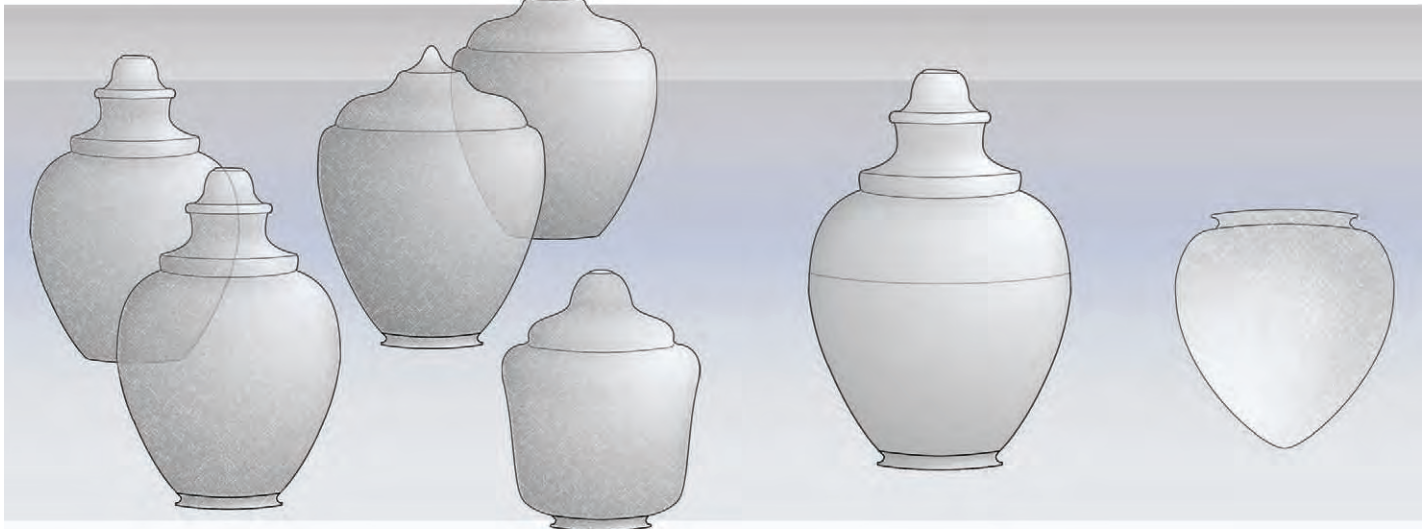

STREETLAMPS

**ONE PIECE
STREETLAMPS**

**STREETLAMP
ASSEMBLIES**

**TEXTURED
TEARDROPS**

Streetlamps for Classic and Contemporary Applications

Textured Enclosures

- Acrylic, Polycarbonate and Polyethylene
- Different looks for any application
- Resistant to Weathering and Aging
- Use new or as replacement for existing fixtures

TEXTURED STREETLAMPS

SERIES 63, 65, & 66

HEIGHT	WIDTH	CLEAR POLYCARBONATE	CLEAR ACRYLIC	WHITE ACRYLIC	WHITE POLYETHYLENE
27"	16.5"	88066-CL-8F	88266-CL-8F	88266-WH-8F	-
		88066-CL-9F	88266-CL-9F	88266-WH-9F	-
23"	15"	88063-CL-8F	88263-CL-8F	88263-WH-8F	-
17"	10.5"	88065-CL-6F	88265-CL-6F	88265-WH-6F	88465-WH-6F
		88065-CL-5N	88265-CL-5N	88265-WH-5N	88465-WH-5N

SERIES 64, 67, & 68

HEIGHT	WIDTH	CLEAR POLYCARBONATE	CLEAR ACRYLIC	WHITE ACRYLIC	WHITE POLYETHYLENE
23"	15"	88064-CL-8F	88264-CL-8F	88264-WH-8F	-
17"	11.5"	88067-CL-6F	88267-CL-6F	88267-WH-6F	88467-WH-6F
		88067-CL-4F	88267-CL-4F	88267-WH-4F	88467-WH-4F
		88067-CL-5N	88267-CL-5N	88267-WH-5N	88467-WH-5N
13.5"	8.5"	88068-CL-4F	-	-	-

* Also available in White Polycarbonate

STREETLAMP ASSEMBLIES

88230 TOP WITH LEXALITE 425 PRISM BOTTOM

HEIGHT	WIDTH	TYPE	CLEAR
27.46"	15.75"	III	88230ALEX3-CL-8F
		V	88230ALEX5-CL-8F
27.12"	15.75"	III	88230ALEX3-CL-9F
		V	88230ALEX5-CL-9F