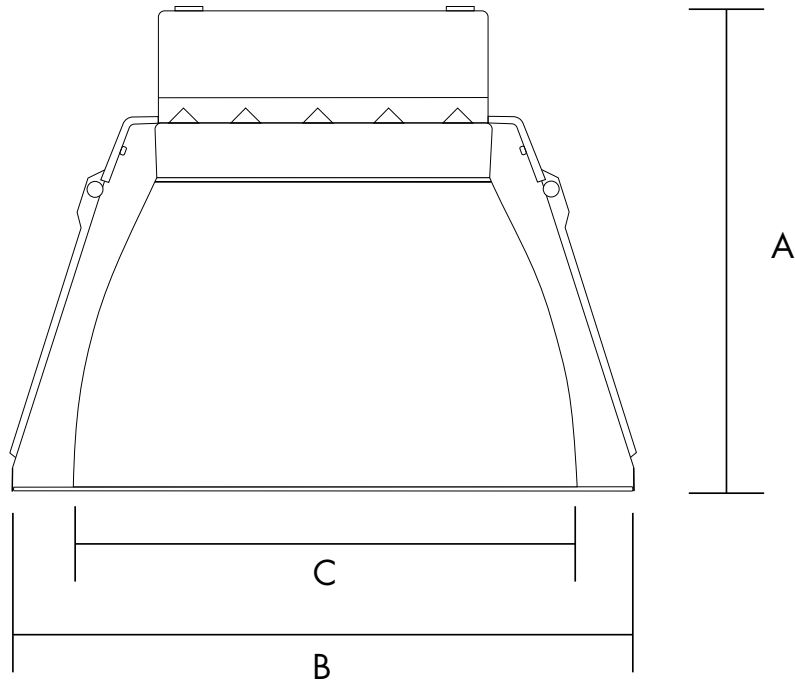

#### Optional Accessories

ITEM NUMBER	DESCRIPTION	DIMENSIONS
EMBACKUPCOMDL1	EMERGENCY BACKUP FOR 4" AND 6" SELECTABLE COMMERCIAL DOWNLIGHT	9.45" X 1.77" X 1.18"
EMBACKUPCOMDL2	EMERGENCY BACKUP FOR 8", 10" AND 12" SELECTABLE COMMERCIAL DOWNLIGHT	12.9" X 2.6" X 2.2"

## Dimensions

A	B	C	Item Number
5"	6.2"	4.5"	DLC4SWUZDCCT / DLC4SWUZDCCT2 / DLC4SWUZDCCTW / DLC4SWUZDCCT2W
6.4"	7.8"	5.6"	DLC6SWUZDCCT / DLC6SWUZDCCT2 / DLC6SWUZDCCTW / DLC6SWUZDCCT2W
7.4"	9.2"	7.3"	DLC8SWUZDCCT / DLC8SWUZDCCT2 / DLC8SWUZDCCTW / DLC8SWUZDCCT2W
8.2"	10.9"	9"	DLC10SWUZDCCT / DLC10SWUZDCCT2 / DLC10SWUZDCCTW / DLC10SWUZDCCT2W
9.5"	13"	11"	DLC12SWUZDCCT / DLC12SWUZDCCT2 / DLC12SWUZDCCTW / DLC12SWUZDCCT2W