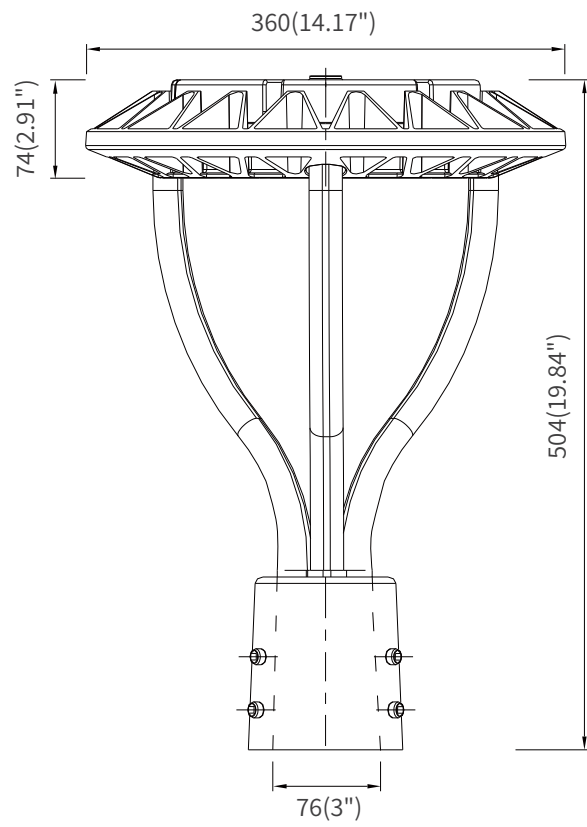

## Drawing

# Dimension

# Packaging information

Wattage	Product Size(mm/in)	Package Size(mm/in)	N.W (Kg/lb)	G.W (Kg/lb)	QTY
80W	360 x 360 x 504 mm 14.17 x 14.17 x 19.84 in	480 x 400 x 160 mm 18.90 x 15.75 x 6.30 in	4.3Kg(9.48lb)	5.1 Kg(11.24lb)	1 PCS
150W	360 x 360 x 504 mm 14.17 x 14.17 x 19.84 in	480 x 400 x 160 mm 18.90 x 15.75 x 6.30 in	4.8Kg(10.58lb)	5.6 Kg(12.34lb)	1 PCS