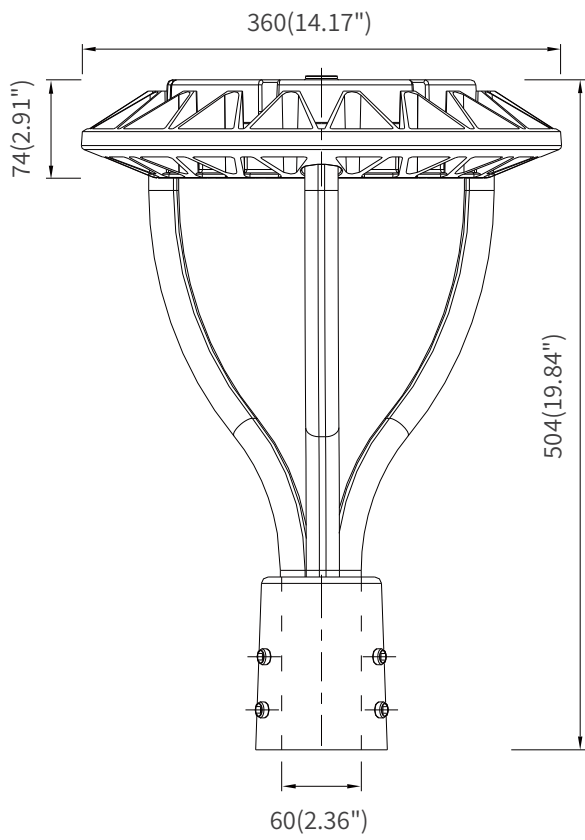

## Drawing

# Dimension

# Packaging information

Wattage	Product Size(mm/in)	Package Size(mm/in)	N.W (Kg/lb)	G.W (Kg/lb)	QTY
80W	360 x 360 x 504 mm 14.17 x 14.17 x 19.84 in	480 x 400 x 160 mm 18.90 x 15.75 x 6.30 in	4.3Kg(9.48lb)	5.1 Kg(11.24lb)	1 PCS
150W	360 x 360 x 504 mm 14.17 x 14.17 x 19.84 in	480 x 400 x 160 mm 18.90 x 15.75 x 6.30 in	4.8Kg(10.58lb)	5.6 Kg(12.34lb)	1 PCS