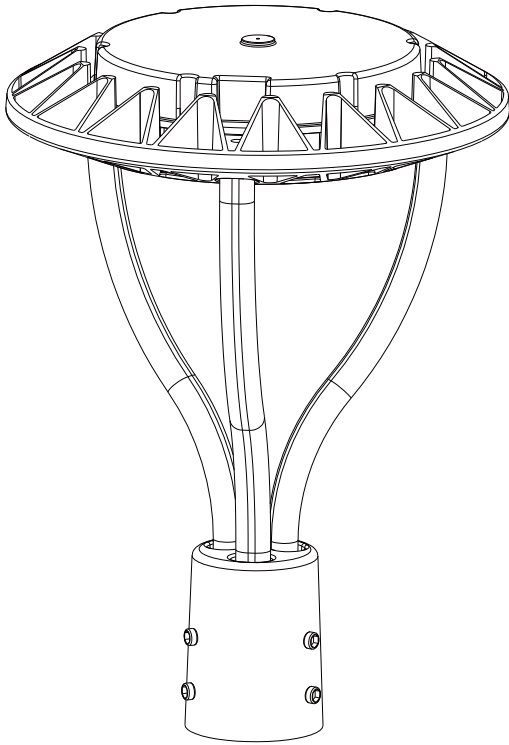

# UFO Post Top Light

40W / 60W / 75W / 80W / 100W / 150W / Power Switch

## Feature

CCT Select

0-10V Dimming

Power Select

ADC12 Die casting

Photocell sensor

Motion sensor

<< Photocell Sensor

## Drawing

# Dimension