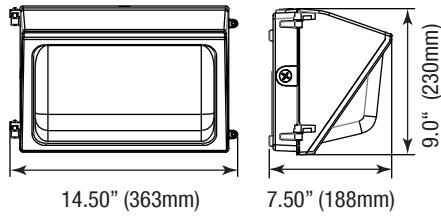

#### Shield

P10022 CVR-TWP-MEDIUM/DB  
(Full Cut-off Shield for medium 39W-60W,  
Size: 14.5" x 9")

P10023 CVR-TWP-LARGE/DB  
(Full Cut-off Shield for Size: 18.5" x 9")

#### Photocell

P10036 SEN-PHO-BT-MT/MV  
(Button Photocell 120-277V)

DIMENSIONS

**28W**  
5.51-lbs

**60W**  
7.00-lbs

**59W**  
12-lbs

PHOTOMETRICS CHART

**28 Watt**

Illuminance at a Distance		
Center Beam fc	Beam Width	
5.0ft	41.9 fc	14.6 ft 15.0 ft
10.0ft	10.5 fc	29.1 ft 30.0 ft
15.0ft	4.66 fc	43.7 ft 45.0 ft
20.0ft	2.62 fc	58.3 ft 59.9 ft
25.0ft	1.68 fc	72.9 ft 74.9 ft
30.0ft	1.17 fc	87.4 ft 89.9 ft