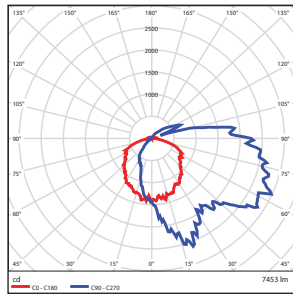

#### Photocell

P10036 SEN-PHO-BT-MT/MV  
(Button Photocell 120-277V)

DIMENSIONS

**28W**  
5.51-lbs

**60W**  
7.00-lbs

**59W**  
12-lbs

PHOTOMETRICS CHART

**28 Watt**

Illuminance at a Distance		
Center Beam fc	Beam Width	
5.0ft	41.9 fc	14.6 ft 15.0 ft
10.0ft	10.5 fc	29.1 ft 30.0 ft
15.0ft	4.66 fc	43.7 ft 45.0 ft
20.0ft	2.62 fc	58.3 ft 59.9 ft
25.0ft	1.68 fc	72.9 ft 74.9 ft
30.0ft	1.17 fc	87.4 ft 89.9 ft

■ Vert. Spread: 111.1°  
■ Horiz. Spread: 112.6°

**60 Watt**

Illuminance at a Distance		
Center Beam fc	Beam Width	
2.5ft	229 fc	3.1 ft
5.0ft	57.2 fc	6.2 ft
7.5ft	25.4 fc	9.3 ft
10.0ft	14.3 fc	12.3 ft
12.5ft	9.16 fc	15.4 ft
15.0ft	6.36 fc	18.5 ft