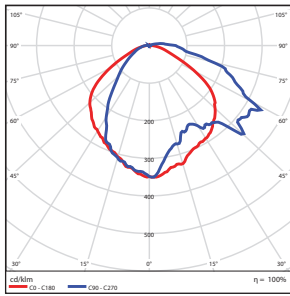

#### Photocell

P10036 SEN-PHO-BT-MT/MV  
(Button Photocell 120-277V)

DIMENSIONS

**28W**  
5.51-lbs

**60W**  
7.00-lbs

**59W**  
12-lbs

PHOTOMETRICS CHART

**28 Watt**

Illuminance at a Distance		
Center Beam fc	Beam Width	
5.0ft	41.9 fc	14.6 ft 15.0 ft
10.0ft	10.5 fc	29.1 ft 30.0 ft
15.0ft	4.66 fc	43.7 ft 45.0 ft
20.0ft	2.62 fc	58.3 ft 59.9 ft
25.0ft	1.68 fc	72.9 ft 74.9 ft
30.0ft	1.17 fc	87.4 ft 89.9 ft

■ Vert. Spread: 111.1°  
■ Horiz. Spread: 112.6°

**60 Watt**

Illuminance at a Distance		
Center Beam fc	Beam Width	
2.5ft	229 fc	3.1 ft
5.0ft	57.2 fc	6.2 ft
7.5ft	25.4 fc	9.3 ft
10.0ft	14.3 fc	12.3 ft
12.5ft	9.16 fc	15.4 ft
15.0ft	6.36 fc	18.5 ft