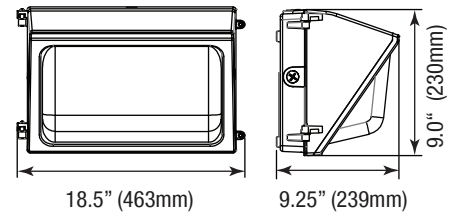

#### Shield

P10022 CVR-TWP-MEDIUM/DB  
(Full Cut-off Shield for medium 39W-60W,  
Size: 14.5" x 9")

P10023 CVR-TWP-LARGE/DB  
(Full Cut-off Shield for Size: 18.5" x 9")

#### Photocell

P10036 SEN-PHO-BT-MT/MV  
(Button Photocell 120-277V)

DIMENSIONS

**28W**  
5.51-lbs

**60W**  
7.00-lbs

**59W**  
12-lbs

PHOTOMETRICS CHART

**28 Watt**

Illuminance at a Distance		
Center Beam fc	Beam Width	
5.0ft	41.9 fc	14.6 ft 15.0 ft
10.0ft	10.5 fc	29.1 ft 30.0 ft
15.0ft	4.66 fc	43.7 ft 45.0 ft
20.0ft	2.62 fc	58.3 ft 59.9 ft
25.0ft	1.68 fc	72.9 ft 74.9 ft
30.0ft	1.17 fc	87.4 ft 89.9 ft