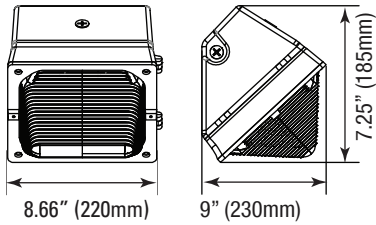

#### Shield

P10022 CVR-TWP-MEDIUM/DB  
(Full Cut-off Shield for medium 39W-60W,  
Size: 14.5" x 9")

P10023 CVR-TWP-LARGE/DB  
(Full Cut-off Shield for Size: 18.5" x 9")

#### Photocell

P10036 SEN-PHO-BT-MT/MV  
(Button Photocell 120-277V)

DIMENSIONS

**28W**  
5.51-lbs

**60W**  
7.00-lbs

**59W**  
12-lbs

PHOTOMETRICS CHART

**28 Watt**