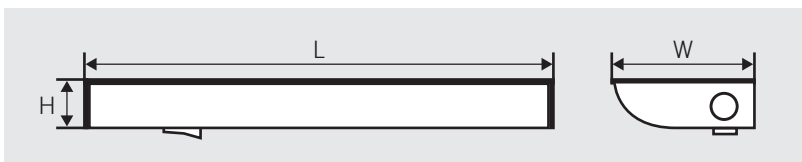

### WIRING AND SWITCHING:

- Convertible 120V direct wire input; knockouts provided for multiple input configurations

### PACKAGING:

- Contents in each fixture carton:
  - (1) LED fixture
  - (2) Mounting screws
  - (3) Wire nuts
  - (1) Die cast coupler
  - (1) Optional on/off rocker switch
  - Instruction sheet

### PHYSICAL SPECIFICATIONS

Length	Width	Height
12"	2.75"	1"