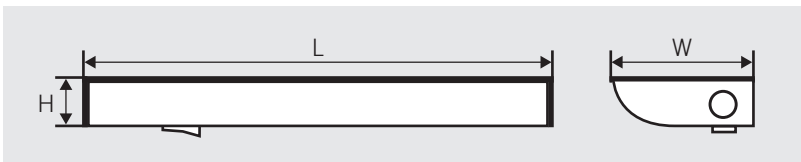

- Contents in each fixture carton:
 - (1) LED fixture
 - (2) Mounting screws
 - (3) Wire nuts
 - (1) Die cast coupler
 - (1) Optional on/off rocker switch
 - Instruction sheet

WARRANTY:

- 5 years

Catalog Number	Wattage	Color Temperature	CRI	Total Lumens	Efficacy
UC-LED-24-DW-830	12W	3000K	>80	900	75 lm/W

PHYSICAL SPECIFICATIONS

Length	Width	Height
24"	2.75"	1"