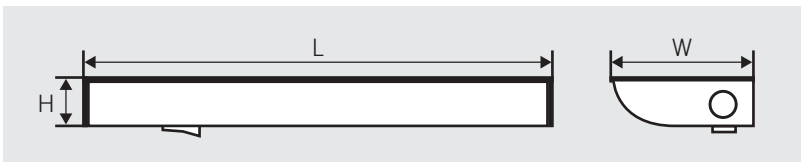

- Contents in each fixture carton:
 - (1) LED fixture
 - (2) Mounting screws
 - (3) Wire nuts
 - (1) Die cast coupler
 - (1) Optional on/off rocker switch
 - Instruction sheet

WARRANTY:

- 5 years

Catalog Number	Wattage	Color Temperature	CRI	Total Lumens	Efficacy
UC-LED-36-DW-830	18.5W	3000K	>80	1,350	73 lm/W

PHYSICAL SPECIFICATIONS

Length	Width	Height
36"	2.75"	1"