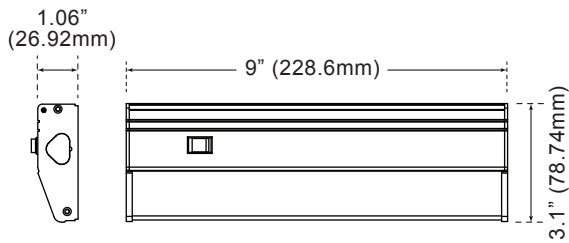

Optional Accessory

- ▶ 10" Quick Connector w/ Mount Clip

Included with Fixture

- ▶ 3 foot Power Cord and Connector

Connector

Ordering Information

Code	Description	CCT	Watt	Lumen	Equiv Wattage	Size	CRI	Dimmable	Rated Hrs	DAMP LOCATION	Energy Star
7591	LED-FXUC4/9FR/930	3000K	4	260	25	9-inch	90	Yes	50,000	•	•
7592	LED-FXUC4/9FR/940	4000K	4	260	25	9-inch	90	Yes	50,000	•	•
7600	LED-FXUC7/18FR/930	3000K	7	420	50	18-inch	90	Yes	50,000	•	•
7601	LED-FXUC7/18FR/940	4000K	7	420	50	18-inch	90	Yes	50,000	•	•

Accessories (available for purchase)

Connector + Mount Clip

P10151 PWCQ-FXUC-10IN
10" Quick Connector
w/ Mount Clip

Photometric Data

4 Watt

Zonal Lumen Summary

Zone	Lumens	% Luminaire
0-30	66.97	24.00
0-40	109.61	39.30
0-60	194.39	69.70
60-80	54.66	19.60
70-80	22.46	8.10
90-120	11.65	4.20
90-180	15.86	5.70
0-180	278.79	100.00

Total Luminaire Efficiency = 100.00%

Product Dimension

9-inch

Weight: 0.42-lbs

18-inch

Weight: 0.84-lbs

Package