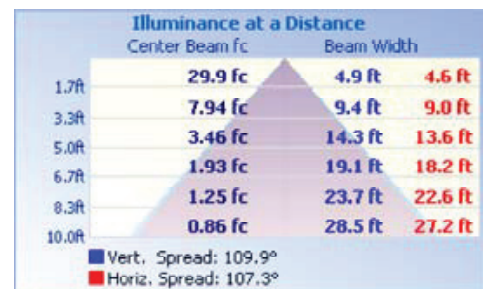

Optional Accessory

- ▶ 10" Quick Connector w/ Mount Clip

Included with Fixture

- ▶ 3 foot Power Cord and Connector

Connector

Ordering Information

Code	Description	CCT	Watt	Lumen	Equiv Wattage	Size	CRI	Dimmable	Rated Hrs	DAMP LOCATION	Energy Star
7591	LED-FXUC4/9FR/930	3000K	4	260	25	9-inch	90	Yes	50,000	•	•
7592	LED-FXUC4/9FR/940	4000K	4	260	25	9-inch	90	Yes	50,000	•	•
7600	LED-FXUC7/18FR/930	3000K	7	420	50	18-inch	90	Yes	50,000	•	•
7601	LED-FXUC7/18FR/940	4000K	7	420	50	18-inch	90	Yes	50,000	•	•

Accessories (available for purchase)

Connector + Mount Clip

P10151 PWCQ-FXUC-10IN
10" Quick Connector
w/ Mount Clip

Photometric Data

4 Watt

Zonal Lumen Summary

Zone	Lumens	% Luminaire
0-30	66.97	24.00
0-40	109.61	39.30
0-60	194.39	69.70
60-80	54.66	19.60
70-80	22.46	8.10
90-120	11.65	4.20
90-180	15.86	5.70
0-180	278.79	100.00

Total Luminaire Efficiency = 100.00%

7 Watt

Zonal Lumen Summary

Zone	Lumens	% Luminaire
0-30	98.70	23.60
0-40	161.81	38.70
0-60	288.18	68.90
60-80	82.58	19.80
70-80	34.03	8.10
90-120	18.99	4.50
90-180	26.11	6.20
0-180	418.07	100.00

Total Luminaire Efficiency = 100.00%

Product Dimension

9-inch

Weight: 0.42-lbs

18-inch

Weight: 0.84-lbs

Package