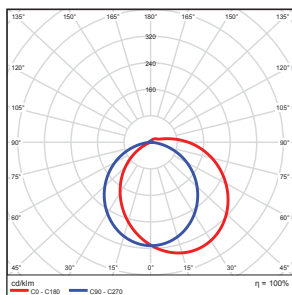

Accessories (available for purchase)

Connector + Mount Clip

P10151 PWCQ-FXUC-10IN
10" Quick Connector
w/ Mount Clip

Photometric Data

4 Watt

Zonal Lumen Summary

Zone	Lumens	% Luminaire
0-30	66.97	24.00
0-40	109.61	39.30
0-60	194.39	69.70
60-80	54.66	19.60
70-80	22.46	8.10
90-120	11.65	4.20
90-180	15.86	5.70
0-180	278.79	100.00

Total Luminaire Efficiency = 100.00%

7 Watt

Zonal Lumen Summary

Zone	Lumens	% Luminaire
0-30	98.70	23.60
0-40	161.81	38.70
0-60	288.18	68.90
60-80	82.58	19.80
70-80	34.03	8.10
90-120	18.99	4.50
90-180	26.11	6.20
0-180	418.07	100.00

Total Luminaire Efficiency = 100.00%

Product Dimension

9-inch

Weight: 0.42-lbs

18-inch

Weight: 0.84-lbs

Package