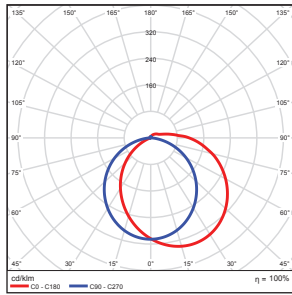

Accessories (available for purchase)

Connector + Mount Clip

P10151 PWCQ-FXUC-10IN
10" Quick Connector
w/ Mount Clip

Photometric Data

4 Watt

Zonal Lumen Summary

Zone	Lumens	% Luminaire
0-30	66.97	24.00
0-40	109.61	39.30
0-60	194.39	69.70
60-80	54.66	19.60
70-80	22.46	8.10
90-120	11.65	4.20
90-180	15.86	5.70
0-180	278.79	100.00

Total Luminaire Efficiency = 100.00%

7 Watt

Zonal Lumen Summary

Zone	Lumens	% Luminaire
0-30	98.70	23.60
0-40	161.81	38.70
0-60	288.18	68.90
60-80	82.58	19.80
70-80	34.03	8.10
90-120	18.99	4.50
90-180	26.11	6.20
0-180	418.07	100.00

Total Luminaire Efficiency = 100.00%

Product Dimension

9-inch

Weight: 0.42-lbs

18-inch

Weight: 0.84-lbs

Package