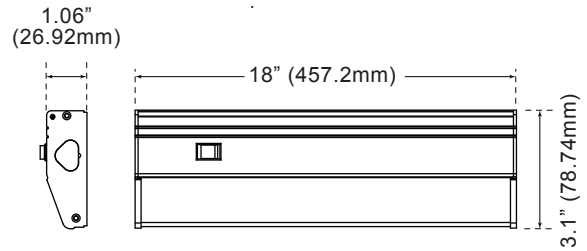

Optional Accessory

- ▶ 10" Quick Connector w/ Mount Clip

Included with Fixture

- ▶ 3 foot Power Cord and Connector

Connector

Ordering Information

Code	Description	CCT	Watt	Lumen	Equiv Wattage	Size	CRI	Dimmable	Rated Hrs	DAMP LOCATION	Energy Star
7591	LED-FXUC4/9FR/930	3000K	4	260	25	9-inch	90	Yes	50,000	•	•
7592	LED-FXUC4/9FR/940	4000K	4	260	25	9-inch	90	Yes	50,000	•	•
7600	LED-FXUC7/18FR/930	3000K	7	420	50	18-inch	90	Yes	50,000	•	•
7601	LED-FXUC7/18FR/940	4000K	7	420	50	18-inch	90	Yes	50,000	•	•

Accessories (available for purchase)

Connector + Mount Clip

P10151 PWCQ-FXUC-10IN
10" Quick Connector
w/ Mount Clip

Photometric Data

4 Watt

Zonal Lumen Summary

Zone	Lumens	% Luminaire
0-30	66.97	24.00
0-40	109.61	39.30
0-60	194.39	69.70
60-80	54.66	19.60
70-80	22.46	8.10
90-120	11.65	4.20
90-180	15.86	5.70
0-180	278.79	100.00

Total Luminaire Efficiency = 100.00%

Product Dimension

9-inch

Weight: 0.42-lbs

18-inch

Weight: 0.84-lbs

Package