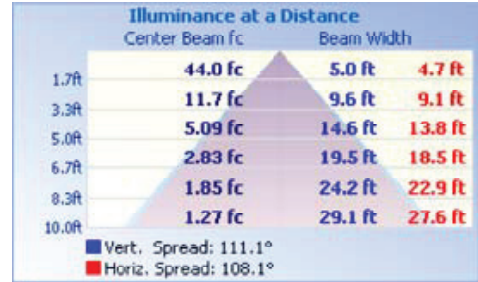

Accessories (available for purchase)

Connector + Mount Clip

P10151 PWCQ-FXUC-10IN
10" Quick Connector
w/ Mount Clip

Photometric Data

4 Watt

Zonal Lumen Summary

Zone	Lumens	% Luminaire
0-30	66.97	24.00
0-40	109.61	39.30
0-60	194.39	69.70
60-80	54.66	19.60
70-80	22.46	8.10
90-120	11.65	4.20
90-180	15.86	5.70
0-180	278.79	100.00

Total Luminaire Efficiency = 100.00%

7 Watt

Zonal Lumen Summary

Zone	Lumens	% Luminaire
0-30	98.70	23.60
0-40	161.81	38.70
0-60	288.18	68.90
60-80	82.58	19.80
70-80	34.03	8.10
90-120	18.99	4.50
90-180	26.11	6.20
0-180	418.07	100.00

Total Luminaire Efficiency = 100.00%

Product Dimension

9-inch

Weight: 0.42-lbs

18-inch

Weight: 0.84-lbs

Package