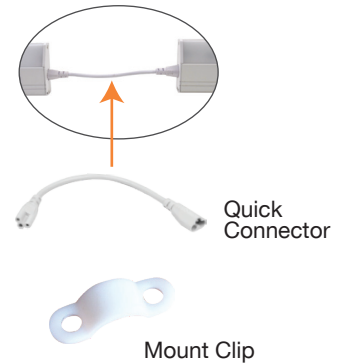

Specifications

- ▶ Universal Voltage: 120V
- ▶ Dimmable with wall switch
- ▶ Operating temperature: -4°F ~ 122°F
- ▶ Available in 9" or 18" in length
- ▶ CRI: 90

Applications

- ▶ Under Cabinets
- ▶ Kitchen Lighting
- ▶ Office Lighting
- ▶ Utility and Display Lighting

Optional Accessory

- ▶ 10" Quick Connector w/ Mount Clip

Included with Fixture

- ▶ 3 foot Power Cord and Connector

Connector

Ordering Information

Code	Description	CCT	Watt	Lumen	Equiv Wattage	Size	CRI	Dimmable	Rated Hrs	DAMP LOCATION	Energy Star
7591	LED-FXUC4/9FR/930	3000K	4	260	25	9-inch	90	Yes	50,000	•	•
7592	LED-FXUC4/9FR/940	4000K	4	260	25	9-inch	90	Yes	50,000	•	•
7600	LED-FXUC7/18FR/930	3000K	7	420	50	18-inch	90	Yes	50,000	•	•
7601	LED-FXUC7/18FR/940	4000K	7	420	50	18-inch	90	Yes	50,000	•	•