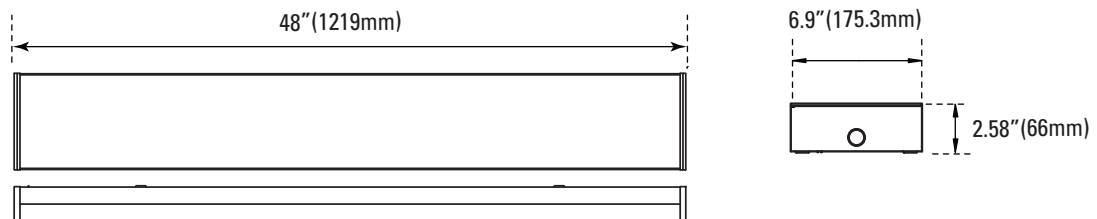

P10390 SPD-L-20KV-277
(20KV Single Phase Surge Protection 120-277V)

P10391 SPD-L-20KV-480
(20KV Single Phase Surge Protection 277-480V)

Lens

P10407 LENS-UWS27
(Replacement Lens)

DIMENSIONS

27W (48-inch)
6.88-lbs

PHOTOMETRICS CHART

27W (48-inch)
DLC Premium

Illuminance at a Distance		
Center Beam fc	Beam Width	
1.7ft	484 fc	2.9 ft 3.1 ft
3.3ft	128 fc	5.7 ft 6.0 ft
5.0ft	56.0 fc	8.6 ft 9.1 ft
6.7ft	31.2 fc	11.6 ft 12.2 ft
8.3ft	20.3 fc	14.3 ft 15.1 ft
10.0ft	14.0 fc	17.3 ft 18.2 ft