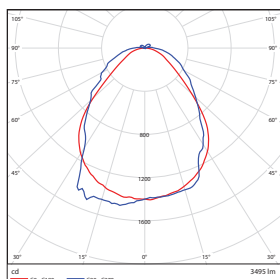

P10390 SPD-L-20KV-277
(20KV Single Phase Surge Protection 120-277V)

P10391 SPD-L-20KV-480
(20KV Single Phase Surge Protection 277-480V)

Lens

P10407 LENS-UWS27
(Replacement Lens)

DIMENSIONS

27W (48-inch)
6.88-lbs

PHOTOMETRICS CHART

27W (48-inch)
DLC Premium

Illuminance at a Distance		
Center Beam fc	Beam Width	
1.7ft	484 fc	2.9 ft 3.1 ft
3.3ft	128 fc	5.7 ft 6.0 ft
5.0ft	56.0 fc	8.6 ft 9.1 ft
6.7ft	31.2 fc	11.6 ft 12.2 ft
8.3ft	20.3 fc	14.3 ft 15.1 ft
10.0ft	14.0 fc	17.3 ft 18.2 ft