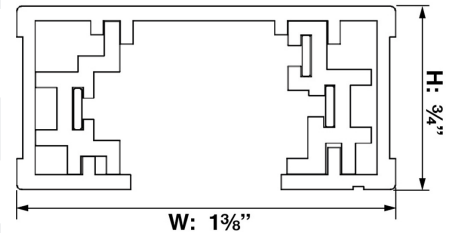

Total Electrical Capacity (Amps)	20
Voltage (Volts)	120V
Compliances	RoHS Compliant
Safety Ratings	cULus Listed
Assembly	No Assembly Required
Accessory 1 (Sold Separately)	V2713-20 Silver Gray "L" Connector (90°) (0.625" H x 4.25" W x 4.25" L)
Accessory 2 (Sold Separately)	V2714-20 Silver Gray Live End J-Box Feed / Live End Connector (0.625" H x 4.25" W x 5.75" L)
Accessory 3 (Sold Separately)	V2715-20 Silver Gray "T" Connector (0.625" H x 4.25" W x 7.0625" L)
Accessory 4 (Sold Separately)	V2716-20 Silver Gray "X" Connector (0.625" H x 7.0625" W x 7.0625" L)
Accessory 5 (Sold Separately)	V2717-20 Silver Gray Floating Canopy / Floating Connector (2.625" H x 4.25" W x 4.25" L)
Accessory 6 (Sold Separately)	V2718-20 Silver Gray Monopoint Canopy (.4375" H x 5" Dia.)
Accessory 7 (Sold Separately)	V2721 Steel T-Bar Clip
Accessory 8 (Sold Separately)	V2722-20 Silver Gray Live End Connector / Conduit Connector (0.625" H x 1.375" W x 4.25" L)
Accessory 9 (Sold Separately)	V2723-20 Silver Gray Pendant Track Adapter / Cord Pendant Adapter (1.4375" H x 1.375" W x 1.4375" L)
Accessory 10 (Sold Separately)	V2724-20 Silver Gray Mini Joiner / Mini Straight Connector (0.75" H x 1.875" W x 3.1875" L)
Accessory 11 (Sold Separately)	V2791-20 12" Silver Gray Extension Wand
Accessory 12 (Sold Separately)	V2792-20 24" Silver Gray Extension Wand
Accessory 13 (Sold Separately)	V2793-20 36" Silver Gray Extension Wand
Accessory 14 (Sold Separately)	V2794-20 48" Silver Gray Extension Wand
Accessory 15 (Sold Separately)	V2795-20 18" Silver Gray Extension Wand

Specifications

Type of Lighting	Indoor Track Systems
Product Type	Track Section / Track Rail
Product Subtype	120V 1-Circuit/1-Neutral
Height (in.)	0.75
Width (in.)	1.375
Length or Extension/Projection (in.)	96
Finish	Silver Gray
Main Material	Extruded Aluminum
Installation Location	Dry
Number of Circuits	1
Electrical Capacity per Circuit (Amps)	20