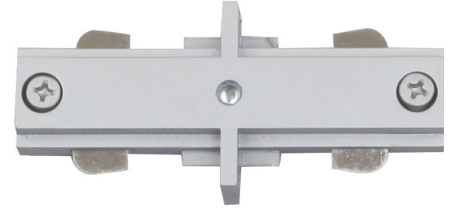

V2724-20

Silver Gray Mini Joiner / Mini Straight Connector for Volume Lighting 120V 1-Circuit/1-Neutral Track Systems

Catalog #:

Type:

Project:

Prepared By:

Because Lighting Speaks Volumes

Description

This silver gray mini joiner / mini straight connector is compatible with Volume Lighting 120V 1-circuit/1-neutral track systems V2702-20 (2 ft. track section), V2704-20 (4 ft. track section), V2706-20 (6 ft. track section), and V2708-20 (8 ft. track section). Suitable for dry locations only. Finished in silver gray.

Specifications

Type of Lighting	Indoor Track Connectors
Product Type	Mini Joiner / Mini Straight Connector
Height (in.)	0.75
Width (in.)	1.875
Length or Extension/Projection (in.)	3.1875
Finish	Silver Gray
Main Material	Steel Backing and Polymer/Plastic Decorative Parts
Installation Location	Dry
Compliances	RoHS Compliant
Safety Ratings	cULus Listed
Assembly	No Assembly Required

At a Glance

- Sturdy, Exquisite Construction
- Silver Gray Finish
- Compatible with Volume Lighting 120V 1-Circuit/1-Neutral Track Systems V2702-20 (2 ft. Track Section), V2704-20 (4 ft. Track Section), V2706-20 (6 ft. Track Section), and V2708-20 (8 ft. Track Section)
- Suitable for Dry Locations Only
- Individually Inspected for Quality Assurance
- cULus Listed for Safety