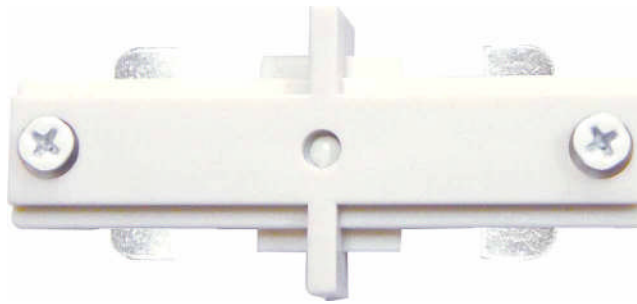

**Project Name:** \_\_\_\_\_

**Type #** \_\_\_\_\_

**V2724-6**

**V2724-6**  
**White**

Mini-Straight Connector  
3 3/16" x 1 7/8" x 3/4"

Volume Lighting 21160 Imperial Valley Drive, Houston, TX 77073

Phone (281) 821-6888