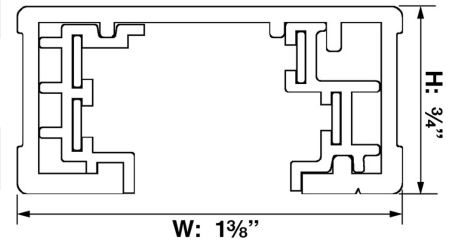

Total Electrical Capacity (Amps)	40
Voltage (Volts)	120V
Compliances	RoHS Compliant
Safety Ratings	cULus Listed
Assembly	No Assembly Required
Accessory 1 (Sold Separately)	V2718-20 Silver Gray Monopoint Canopy (.4375" H x 5" Dia.)
Accessory 2 (Sold Separately)	V2721-20 Steel T-Bar Clip
Accessory 3 (Sold Separately)	V2723-20 Silver Gray Pendant Track Adapter / Cord Pendant Adapter (1.4375" H x 1.375" W x 1.4375" L)
Accessory 4 (Sold Separately)	V2751-20 Silver Gray Live End Connector / Conduit Connector (.625" H x 1.375" W x 4.25" L)
Accessory 5 (Sold Separately)	V2752-20 Silver Gray Mini Joiner / Mini Straight Connector (.75" H x 1.875" W x 3.1875" L)
Accessory 6 (Sold Separately)	V2754-20 Silver Gray "L" Connector (90°) (.625" H x 4.25" W x 4.25" L)
Accessory 7 (Sold Separately)	V2755-20 Silver Gray Live End J-Box Feed / Live End Connector (.625" H x 4.25" W x 5.75" L)
Accessory 8 (Sold Separately)	V2756-20 Silver Gray "T" Connector (.625" H x 4.25" W x 7.0625" L)
Accessory 9 (Sold Separately)	V2757-20 Silver Gray Floating Canopy / Floating Connector (2.625" H x 4.25" W x 4.25" L)
Accessory 10 (Sold Separately)	V2758-20 Silver Gray "X" Connector (.625" H x 7.0625" W x 7.0625" L)
Accessory 11 (Sold Separately)	V2791-20 12" Silver Gray Extension Wand
Accessory 12 (Sold Separately)	V2792-20 24" Silver Gray Extension Wand
Accessory 13 (Sold Separately)	V2793-20 36" Silver Gray Extension Wand
Accessory 14 (Sold Separately)	V2794-20 48" Silver Gray Extension Wand
Accessory 15 (Sold Separately)	V2795-20 18" Silver Gray Extension Wand

Specifications

Type of Lighting	Indoor Track Systems
Product Type	Track Section / Track Rail
Product Subtype	120V 2-Circuit/1-Neutral
Height (in.)	0.75
Width (in.)	1.375
Length or Extension/Projection (in.)	48
Finish	Silver Gray
Main Material	Extruded Aluminum
Installation Location	Dry
Number of Circuits	2
Electrical Capacity per Circuit (Amps)	20