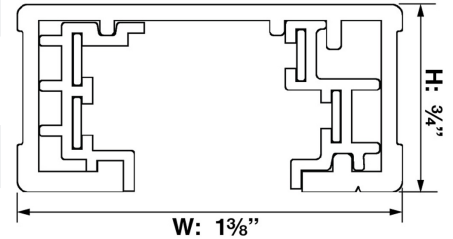

Total Electrical Capacity (Amps)	40
Voltage (Volts)	120V
Compliances	RoHS Compliant
Safety Ratings	cULus Listed
Assembly	No Assembly Required
Accessory 1 (Sold Separately)	V2718-5 Black Monopoint Canopy (.4375" H x 5" Dia.)
Accessory 2 (Sold Separately)	V2721-5 Steel T-Bar Clip
Accessory 3 (Sold Separately)	V2723-5 Black Pendant Track Adapter / Cord Pendant Adapter (1.4375" H x 1.375" W x 1.4375" L)
Accessory 4 (Sold Separately)	V2751-5 Black Live End Connector / Conduit Connector (.625" H x 1.375" W x 4.25" L)
Accessory 5 (Sold Separately)	V2752-5 Black Mini Joiner / Mini Straight Connector (.75" H x 1.875" W x 3.1875" L)
Accessory 6 (Sold Separately)	V2754-5 Black "L" Connector (90°) (.625" H x 4.25" W x 4.25" L)
Accessory 7 (Sold Separately)	V2755-5 Black Live End J-Box Feed / Live End Connector (.625" H x 4.25" W x 5.75" L)
Accessory 8 (Sold Separately)	V2756-5 Black "T" Connector (.625" H x 4.25" W x 7.0625" L)
Accessory 9 (Sold Separately)	V2757-5 Black Floating Canopy / Floating Connector (2.625" H x 4.25" W x 4.25" L)
Accessory 10 (Sold Separately)	V2758-5 Black "X" Connector (.625" H x 7.0625" W x 7.0625" L)
Accessory 11 (Sold Separately)	V2791-5 12" Black Extension Wand
Accessory 12 (Sold Separately)	V2792-5 24" Black Extension Wand
Accessory 13 (Sold Separately)	V2793-5 36" Black Extension Wand
Accessory 14 (Sold Separately)	V2794-5 48" Black Extension Wand
Accessory 15 (Sold Separately)	V2795-5 18" Black Extension Wand

Specifications

Type of Lighting	Indoor Track Systems
Product Type	Track Section / Track Rail
Product Subtype	120V 2-Circuit/1-Neutral
Height (in.)	0.75
Width (in.)	1.375
Length or Extension/Projection (in.)	72
Finish	Black
Main Material	Extruded Aluminum
Installation Location	Dry
Number of Circuits	2
Electrical Capacity per Circuit (Amps)	20