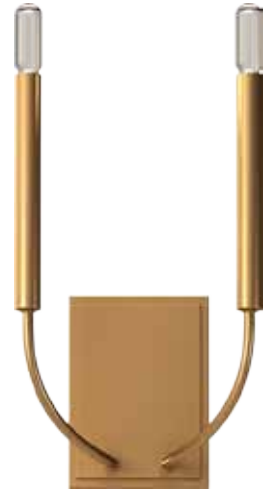

## Description

This Bract 2-Light indoor Heirloom Gold wall sconce features a candle style inspired look that is certain to elevate the look of any modern home. Minimal armed candelabra lights are sure to create a sleek uniform glow around any living space. Professionally finished in Heirloom Gold, this sconce can be easily maintained to keep a polished look. Makes for a great compliment to similar styled finishes in hallways, bathrooms, powder rooms, and many other indoor areas. This product is individually inspected for quality assurance and is UL Listed.

## Specifications

Collection	Bract
Style	Contemporary
Type of Lighting	Wall Mount
Product Type	Sconce
Height (in.)	16"
Width (in.)	8.25"
Length or Extension/Projection (in.)	6"
Finish	Heirloom Gold
Main Material	Steel
Light Direction	Accent
Installation Location	Dry
Light #	2
Watts per Light (W)	60
Total Wattage (W)	120
Light Bulb(s) Included?	No
Dimmable?	Yes
Base	Candelabra
Voltage (Volts)	120V
Safety Ratings	UL Listed
Assembly	Assembly Required

## At a Glance

- 2-Light Indoor wall sconce
- Candelabra (E12) Base  
Incandescent, LED, CFL compatible  
(Light Bulbs Not Included)
- 16" H x 8.25" W x 6" E
- Finished in Heirloom Gold
- Watts/Light: 60W
- Dimmable
- Dry Location Only
- Steel Construction
- Sturdy, Exquisite Construction
- Made with Heat-Resistant Components
- Individually Inspected for Quality Assurance
- UL Listed for Safety