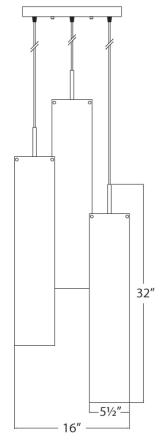

## Description

Showcase the beauty of simplicity with an organic motif. A delightful, chic, and upscale indoor hanging cascade pendant, this piece evokes an aura of natural comfort. Encased in cascading elegant white acrylic cylinder shades. Natural color pairs well with light, airy tones and creamy colors, but can also be coupled with darker, neutral colors for stunning contrast. An extremely durable material with aesthetic allure, white acrylic's versatile, androgynous appearance can easily complement both feminine and masculine elements. Flawlessly and evenly finished in rich antique bronze. Embrace soft, elegant colors that pair well with any environment. This fixture offers remarkable versatility for interior design. Each shade comes with 10' of hanging cord/electrical wire. Adjust each shade's cord/wire length as desired to hang each shade from differing or same heights to create your unique look. Complements islands, bars, dining rooms, kitchens, restaurants, and many other indoor areas. Customize your surroundings today with this stylish, contemporary piece.

Shade Length or Projection/ Extension (in.)	5.5
Shade Direction	Downward
Light Direction	Down
Installation/Mounting Position	Downward
Sloped Ceiling Swivel Included?	No
Cord Length (ft.)	30 (10' Hanging Cord/Electrical Wire Each Shade)
Cord Color	Antique Bronze
Electrical Wire Length (ft.)	30 (10' Hanging Cord/Electrical Wire Each Shade)
Installation Location	Dry
Light #	6
Watts per Light (W)	24
Total Wattage (W)	144
Light Bulb(s) Included?	No
Dimmable?	No
Base	Fluorescent Base (T5)
Voltage (Volts)	120V/277V
Safety Ratings	UL Listed
Assembly	Assembly Required

## Specifications

Collection	Jannon
Style	Contemporary
Type of Lighting	Indoor Hanging Lighting
Product Type	Pendant
Height (in.)	32
Width (in.)	16
Length or Extension/Projection (in.)	16
Finish	Antique Bronze
Main Material	Steel
Other Material	Cascading White Acrylic Cylinder Shades
Shade Height (in.)	[TBD]
Shade Width (in.)	5.5