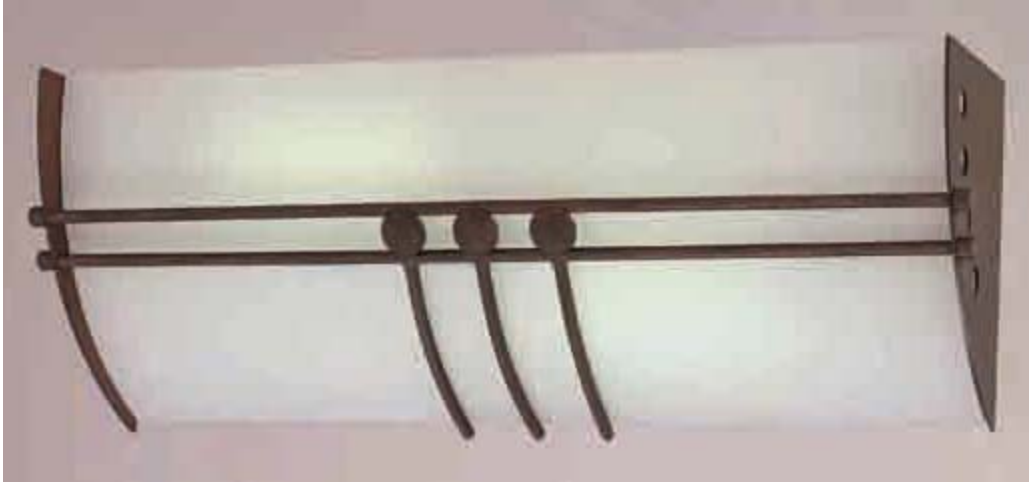

Item # - V6078-31

V6078-31

Italian Dusk

White Glass

18 1/2"W x 6"H x 4" E

120V NPF Electronic 2-26W G24Q-3

**VOLUME
LIGHTING**

Volume Lighting
21160 Imperial Valley Rd.
Houston Texas 77382
sales@volumelighting.com