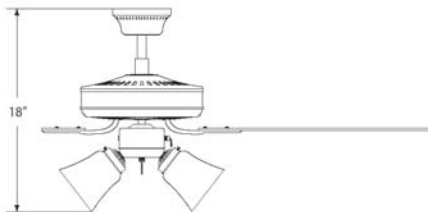

Project Name _____ **Type#** _____

V6153-6
White / White Washed Pine Blades

52" Diameter	12' Blade Pitch	153 X 12 MM Motor
Silicon Steel	Triple Capacitor	Reversible
3 Speed	78" Wire leads	Limited Life Time Warranty
3 Light White	Fan Light Kit	Rated 3 – 40 Watt Candelabra (included)
190 Watt Power Limiter (included)		Alabaster Glass (included)