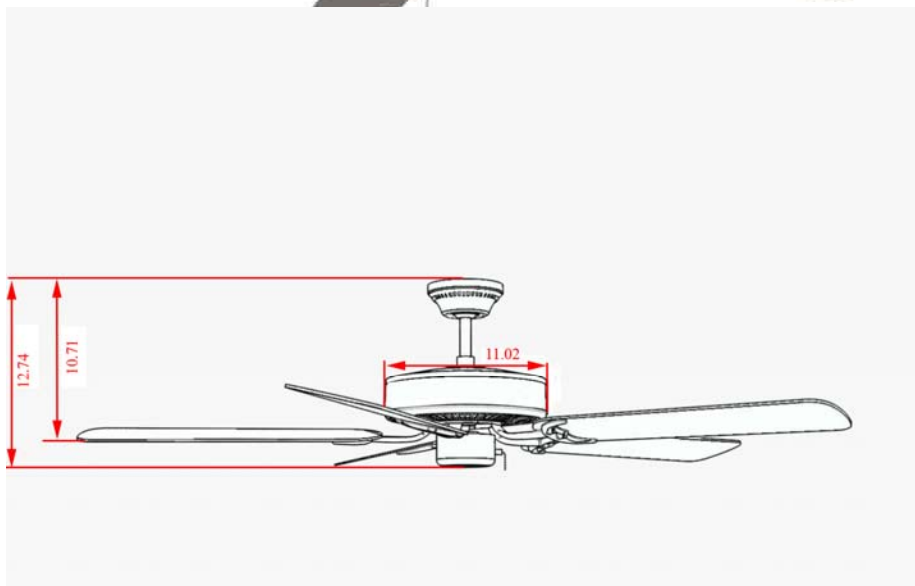

Project Name _____

Type# _____

52" Diameter	12' Blade Pitch	153 X 12 MM Motor
Silicon Steel	Triple Capacitor	Reversible
3 Speed	78" Wire leads	Limited Life Time Motor Warranty
Brushed Nickel	Combination Rosewood / Walnut Blades	
Light kit adaptable	Sloped Ceiling Canopy Included	